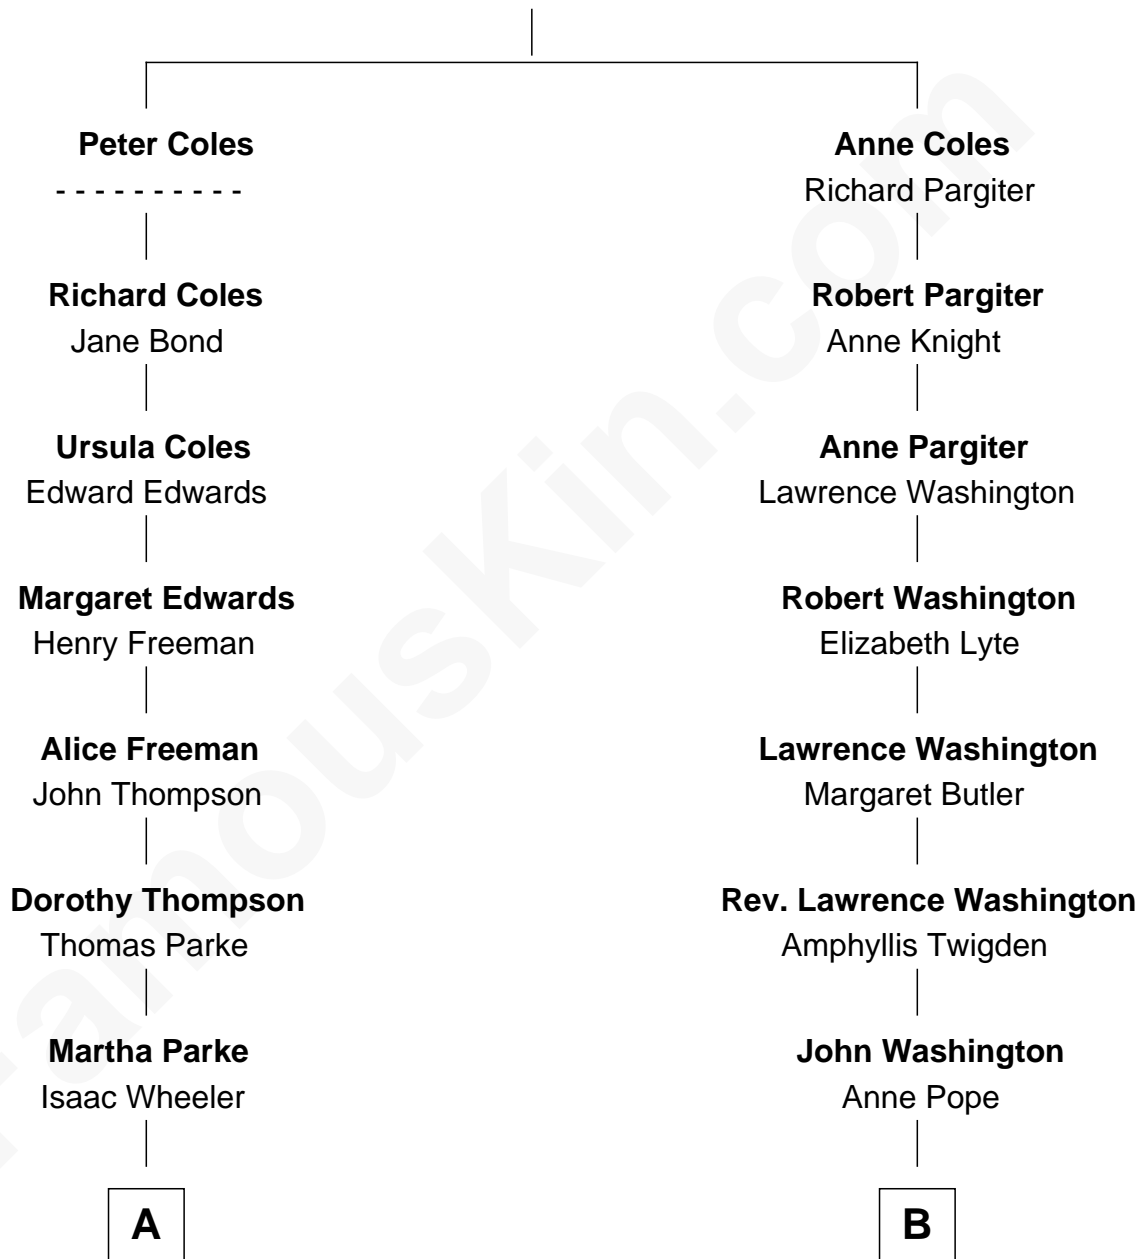

# FamousKin.com Relationship Chart of

**James Youngs Smith**

*29th Governor of Rhode Island*

11th cousin 4 times removed of

**General George S. Patton**

*U.S. Army - World War II*

**Richard Coles**

**A**

**Dorothy Wheeler**  
Nehemiah Smith

**Nathan Smith**  
Mary Denison

**Gilbert Smith**  
Eunice Denison

**Amos Denison Smith**  
Priscilla Mitchell

**James Youngs Smith**  
*29th Governor of Rhode Island*

**B**

**Lawrence Washington**  
Mildred Warner

**Mildred Washington**  
Roger Gregory

**Frances Gregory**  
Francis Thornton

**William Thornton**  
Martha Stuart

**William Thorton**  
Eleanor Thompson

**Susanna Thompson Thorton**  
Andrew Glassell