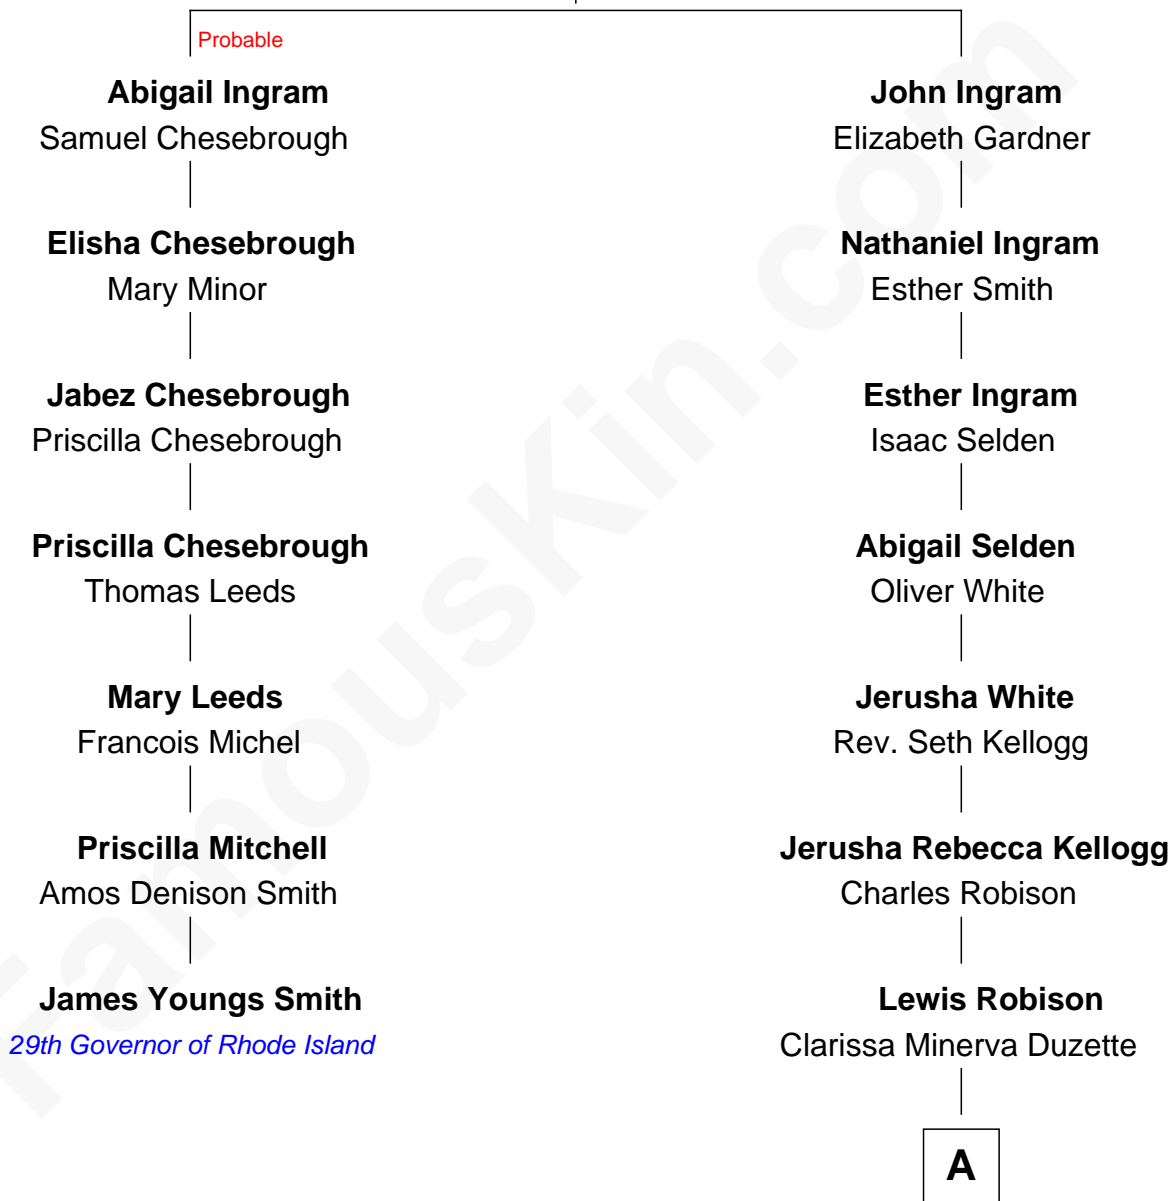

FamousKin.com

Relationship Chart of

James Youngs Smith

29th Governor of Rhode Island

6th cousin 4 times removed of

Mitt Romney

70th Governor of Massachusetts

Richard Ingram

A

Charles Edward Robison

Rosetta Mary Berry

Alma Luella Robison

Harold Arundel LaFount

Lenore Emily LaFount

George Wilcken Romney

Mitt Romney