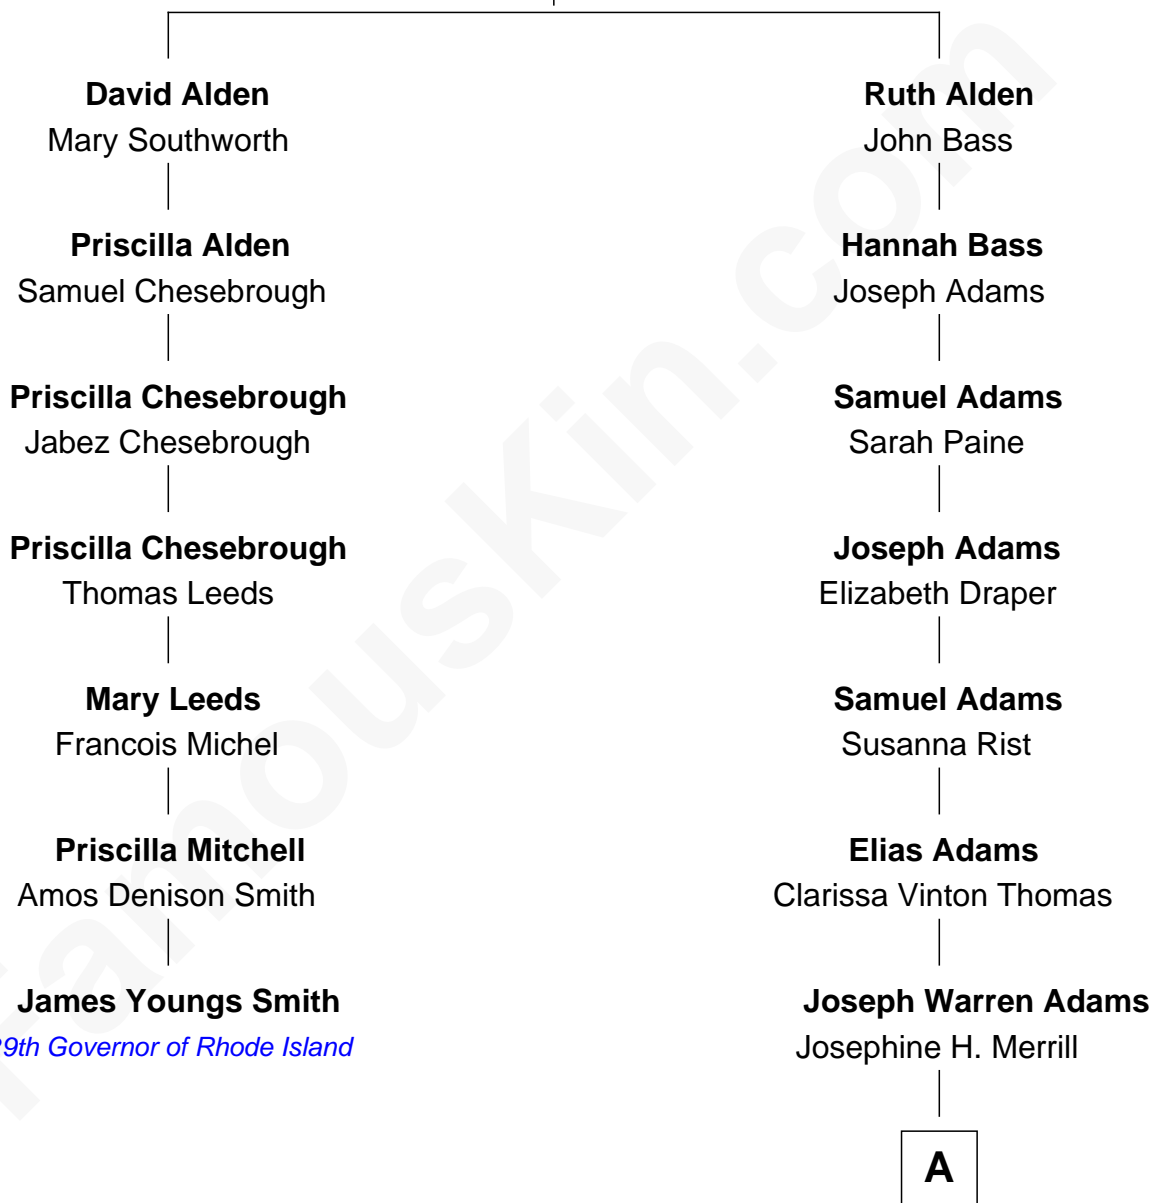

FamousKin.com

Relationship Chart of

James Youngs Smith

29th Governor of Rhode Island

6th cousin 3 times removed of

Raquel Welch

Movie Actress

John Alden
Priscilla Mullins

A

Clara Louise Adams

Emery Stanford Hall

Josephine Sarah Hall

Armando Carlos Tejada

Raquel Welch

aka Raquel Welch

FamousKin.com