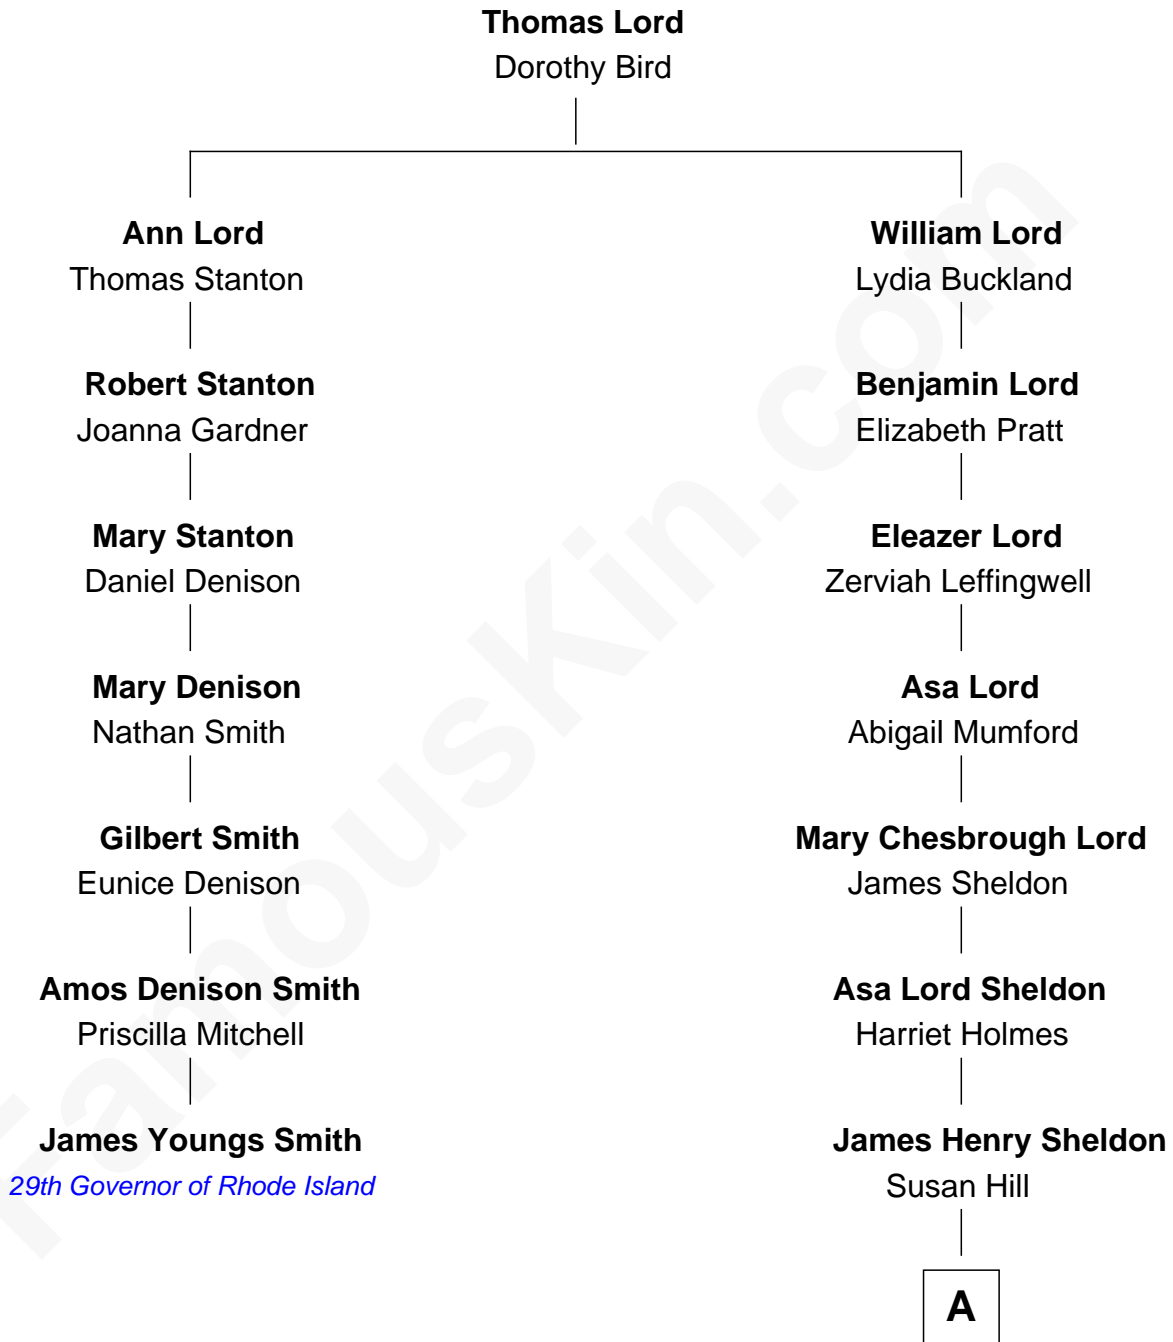

## Relationship Chart of

### Mamie (Doud) Eisenhower

*First Lady of President Dwight Eisenhower*

**A**

—  
**Mary Cornelia Sheldon**

Royal Houghton Doud

—  
**John Sheldon Doud**

Elivera Mathilda Carlson

—  
**Mamie (Doud) Eisenhower**