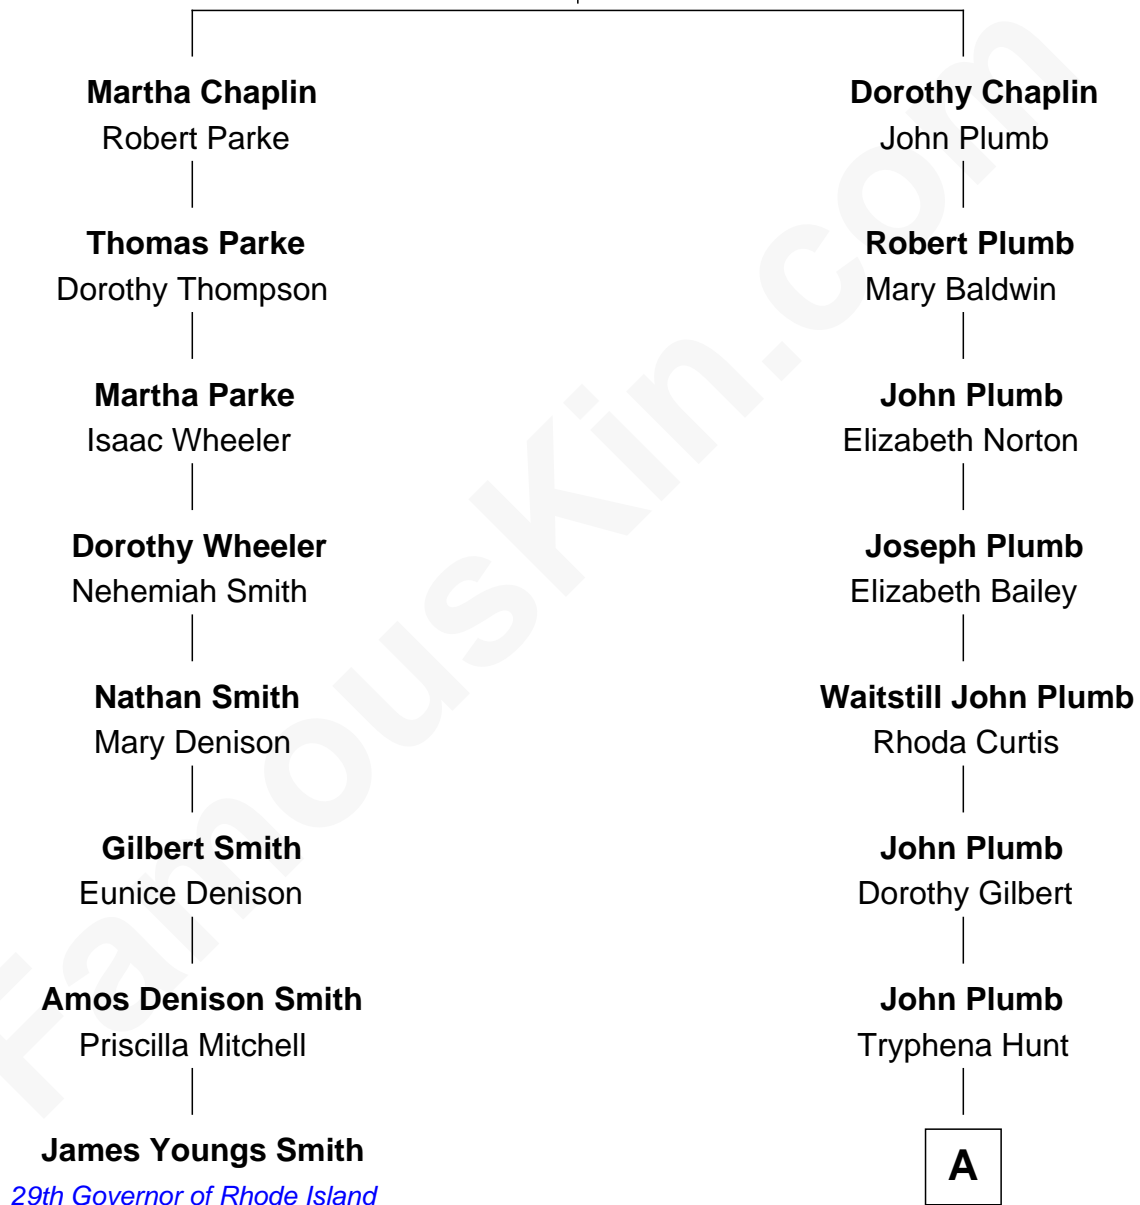

## Relationship Chart of

### Ernest Hemingway

*Author of The Sun Also Rises*

**William Chaplin**  
Agnes Holborough

**A**

|  
**Sarah Plumb**

Samuel Edmonds

|  
**John Wesley Edmonds**

Margaret Miller