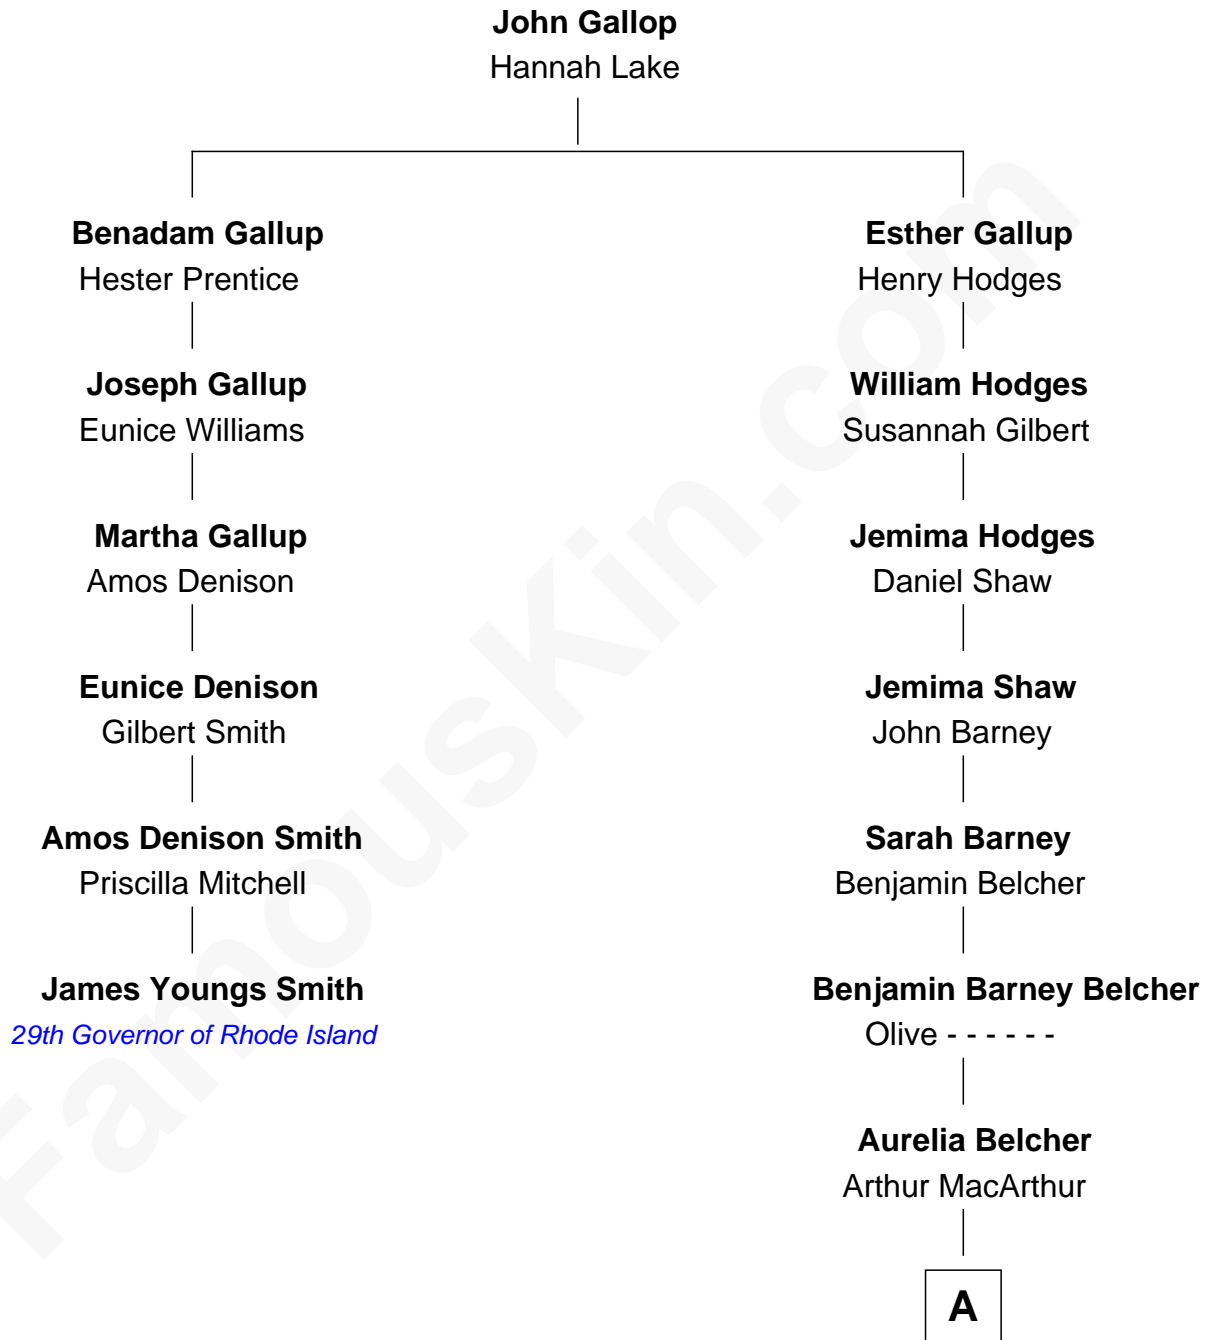

# FamousKin.com

## Relationship Chart of James Youngs Smith

*29th Governor of Rhode Island*

5th cousin 3 times removed of

## General Douglas MacArthur

*U.S. Army - World War II*

A

Gen. Arthur MacArthur  
Mary Pinckney Hardy

General Douglas MacArthur  
*U.S. Army - World War II*

FamousKin.com