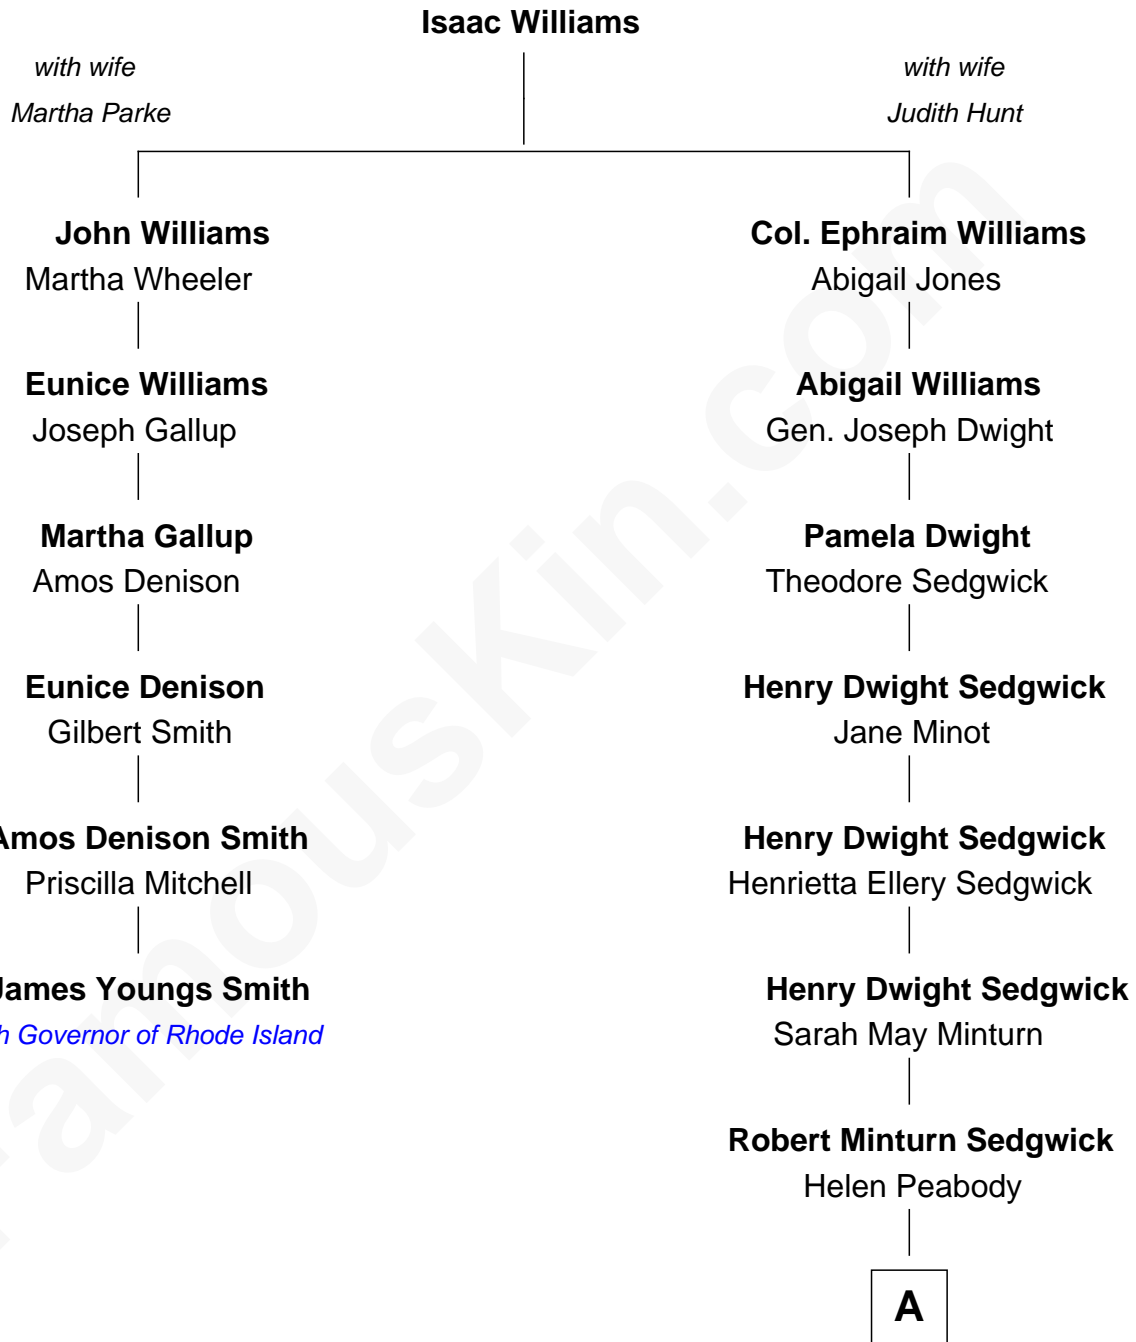

## Relationship Chart of

### James Youngs Smith

*29th Governor of Rhode Island*

5th cousin 3 times removed of

**Kyra Sedgwick**

*TV and Movie Actress*

A

Henry Dwight Sedgwick

Patricia Ann Rosenwald