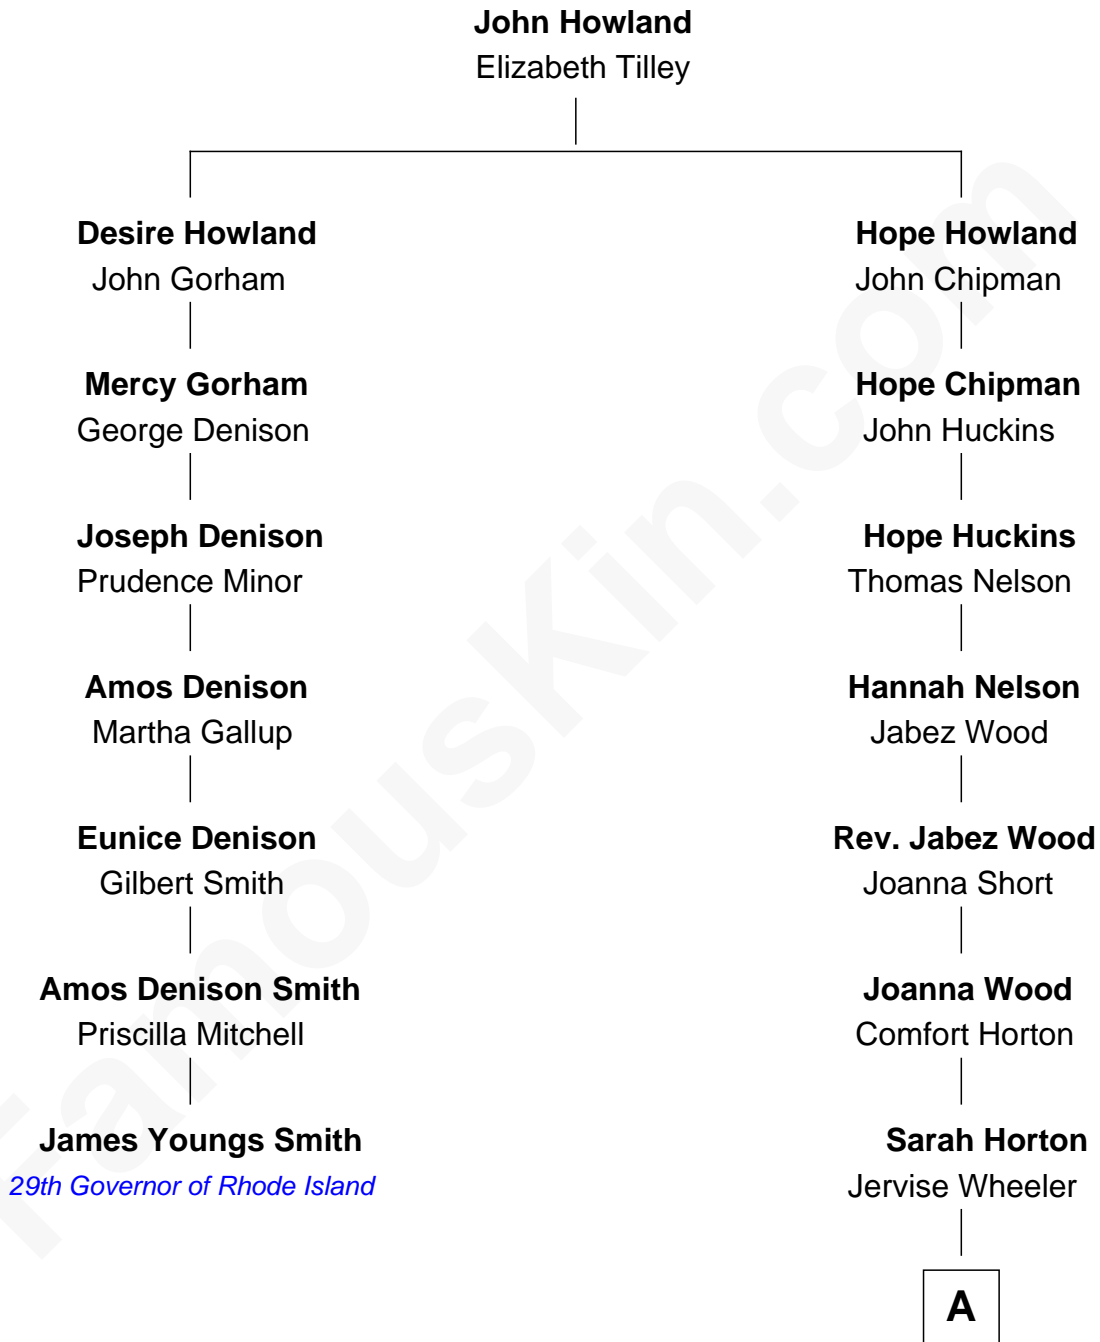

# FamousKin.com Relationship Chart of

**James Youngs Smith**

*29th Governor of Rhode Island*

6th cousin 7 times removed of

**Nat Faxon**

*Actor, Comedian, Director and Screenwriter*

**A**

**Betsey S. Wheeler**

Levi Pierce

**Warren S. Pierce**

Eliza M. Sturdy

**Alleda B. Pierce**

Herbert Ira Conant

**Marie Bassett Conant**

Dr. Nathaniel Wales Faxon

**William Otis Faxon**