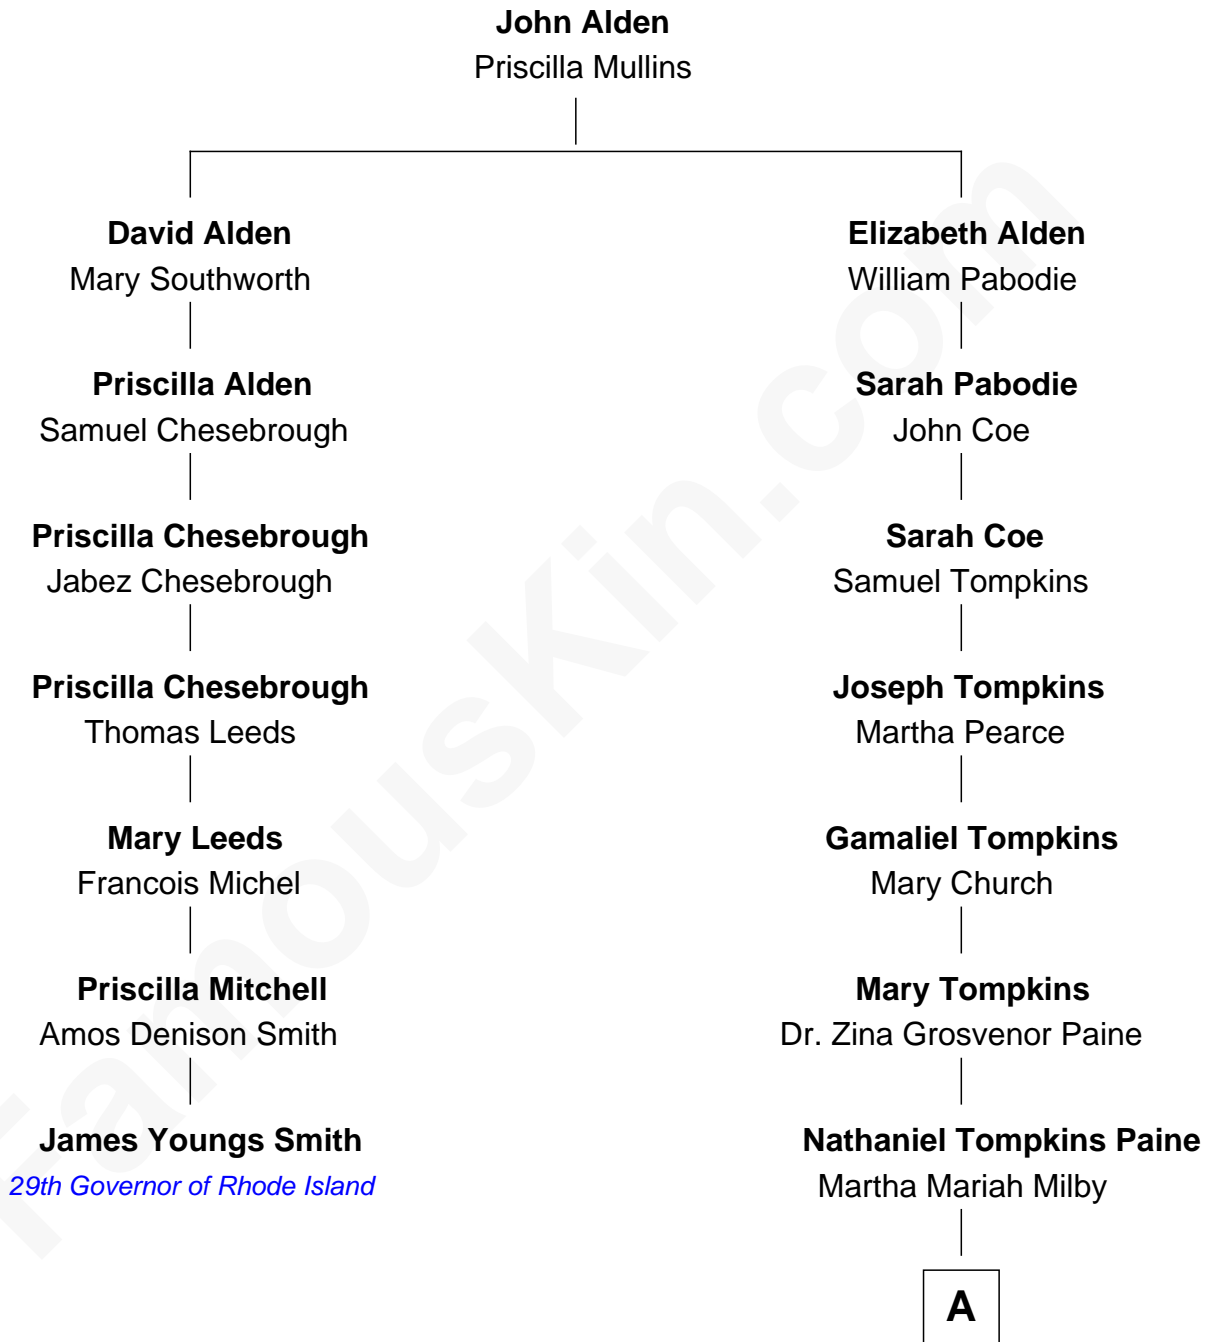

FamousKin.com

Relationship Chart of

James Youngs Smith

29th Governor of Rhode Island

6th cousin 2 times removed of

Charles M. Dale

66th Governor of New Hampshire

A

Maud Paine
Fred Vernon Dale

Charles M. Dale
66th Governor of New Hampshire

FamousKin.com