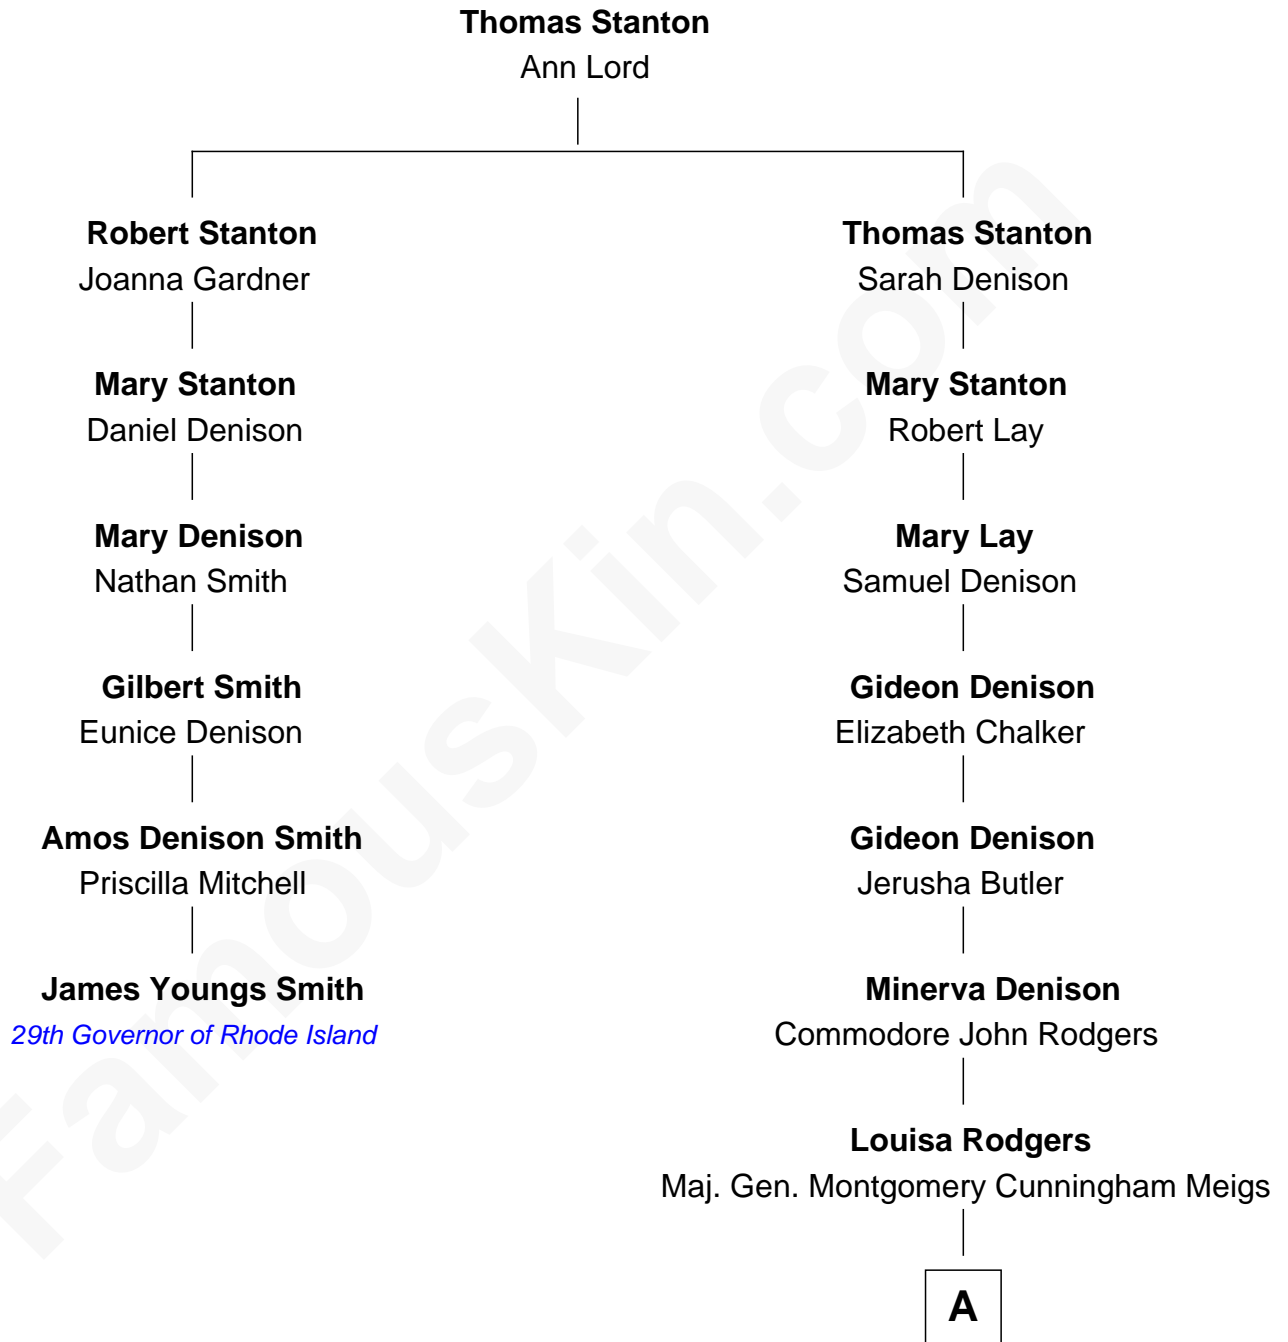

FamousKin.com

Relationship Chart of

James Youngs Smith

29th Governor of Rhode Island

5th cousin 6 times removed of

Parker Stevenson

TV and Movie Actor

A

—
Mary Montgomery Meigs
Col. Joseph Hancock Taylor

—
Evelyn Taylor
Eli Kirk Price

—
Philip Price
Sarah Meade Harrison

—
Sarah Meade Price
Richard Stevenson Parker

—
Parker Stevenson
TV and Movie Actor