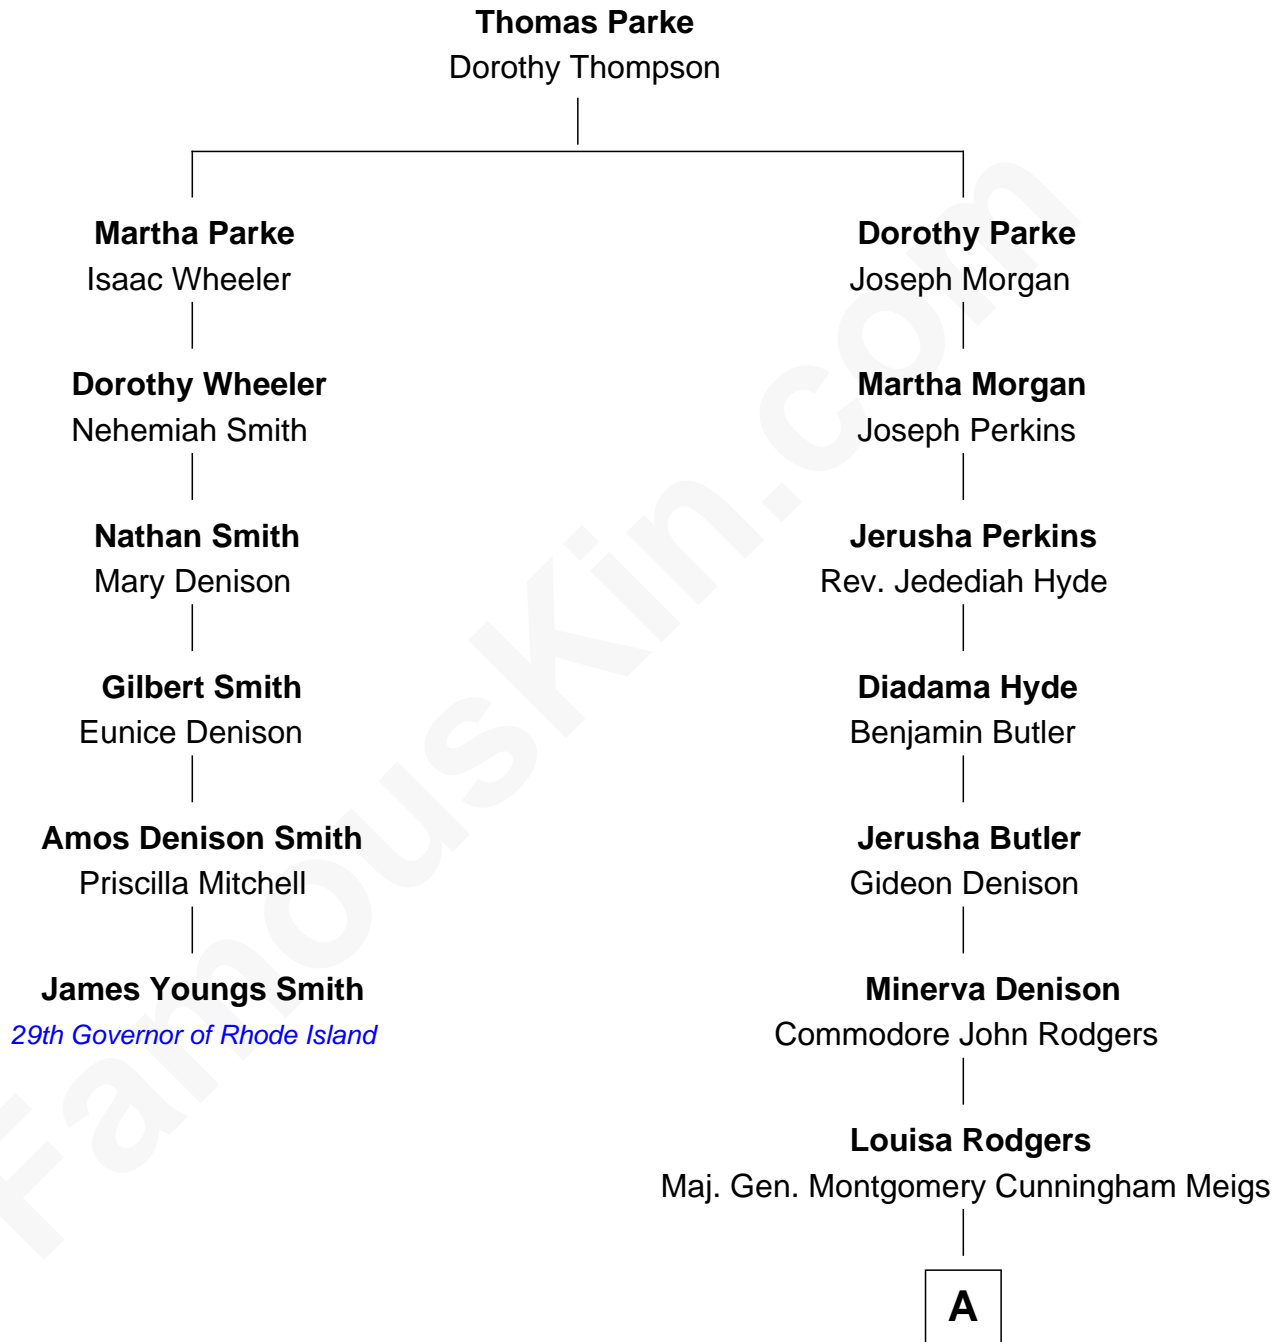

# FamousKin.com

## Relationship Chart of

### James Youngs Smith

*29th Governor of Rhode Island*

5th cousin 6 times removed of

**Parker Stevenson**

*TV and Movie Actor*

**A**

**Mary Montgomery Meigs**  
Col. Joseph Hancock Taylor

**Evelyn Taylor**  
Eli Kirk Price