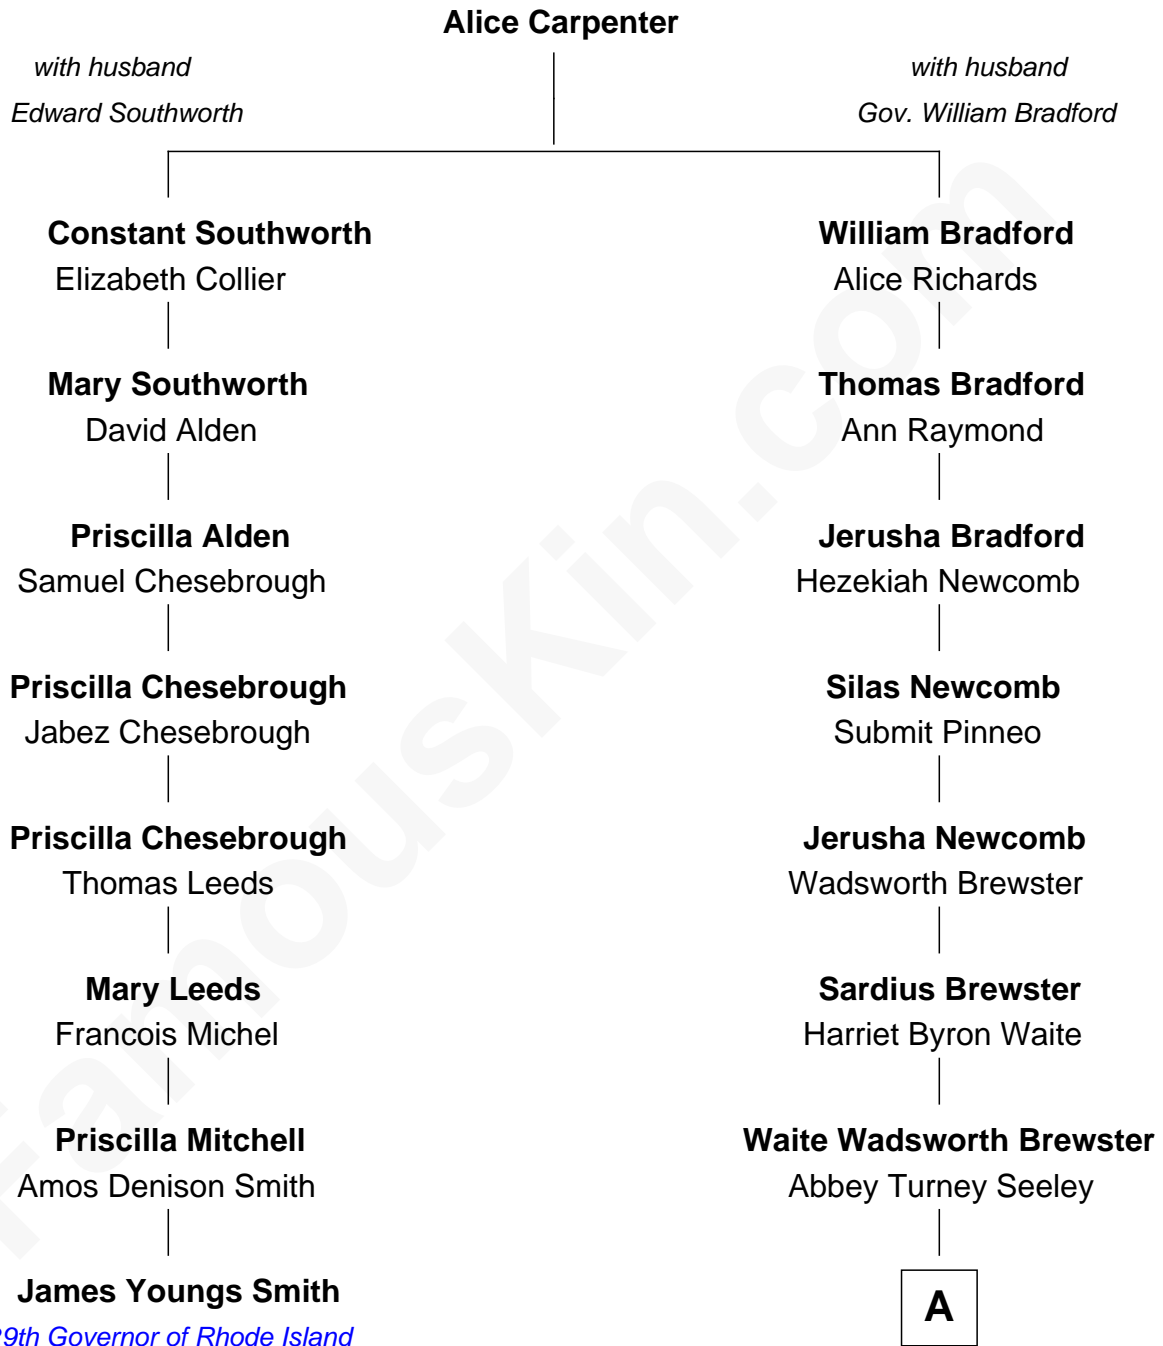

FamousKin.com

Relationship Chart of

James Youngs Smith

29th Governor of Rhode Island

7th cousin 3 times removed of

Diane Brewster

TV and Movie Actress

A

—
Arthur Seeley Brewster

Annie Harriet Byard

—
Reginald Raymond Brewster

Grace Anna Sloane

—
Phillip Sloane Brewster

Geraldine Craddock

—
Diane Brewster

TV and Movie Actress