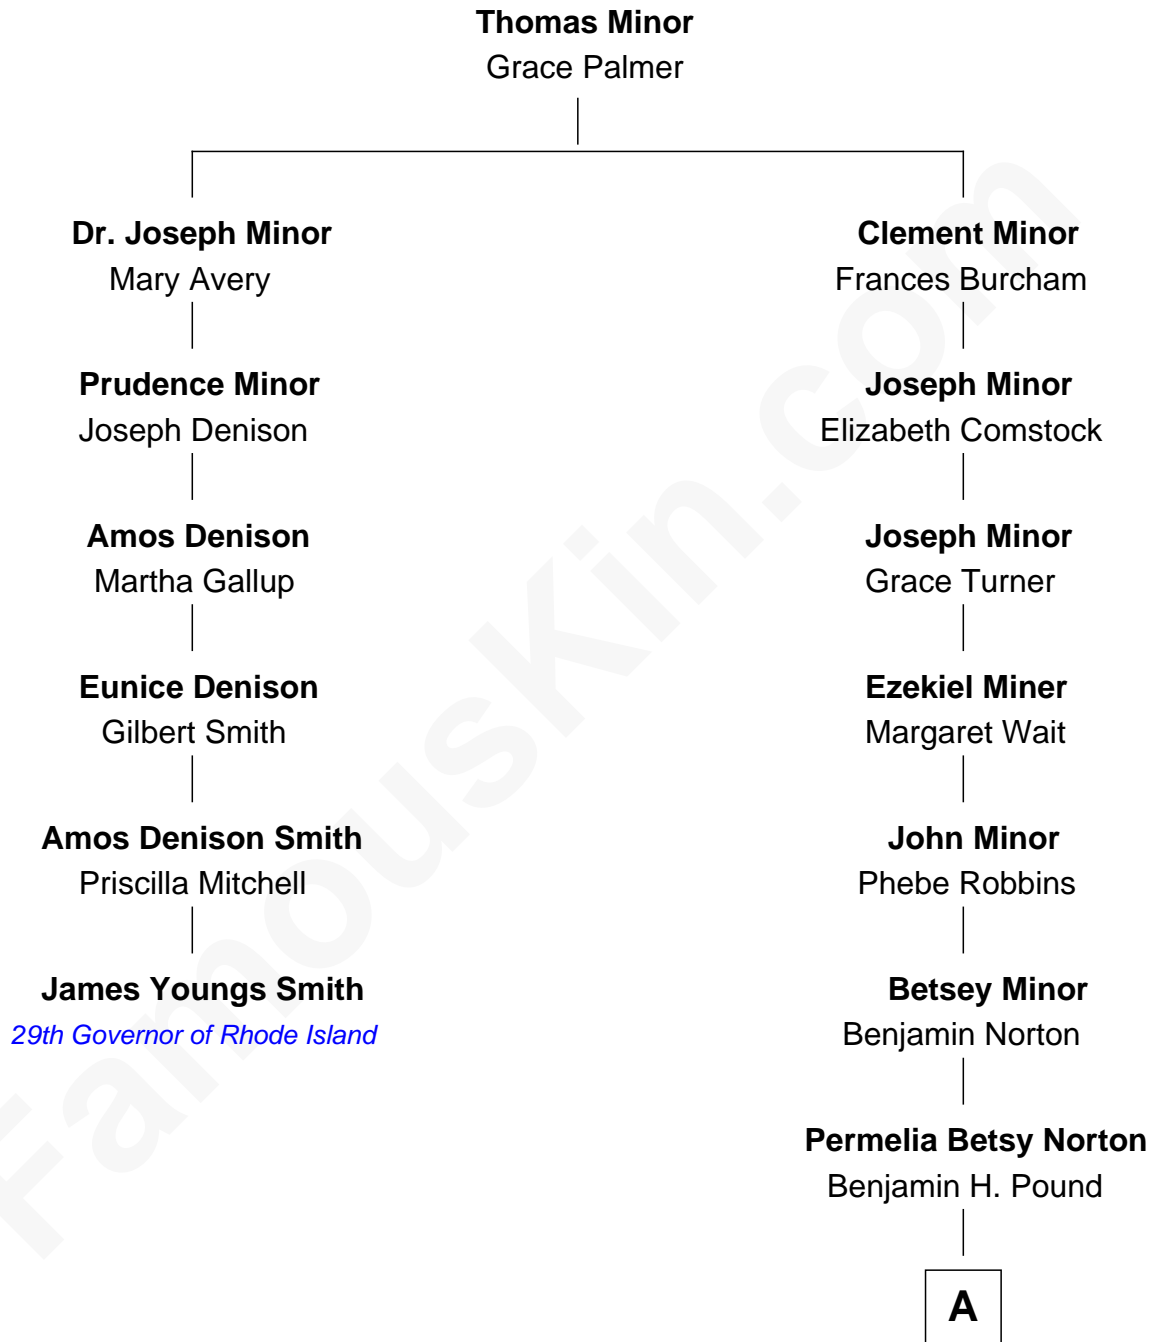

FamousKin.com

Relationship Chart of James Youngs Smith

29th Governor of Rhode Island

5th cousin 7 times removed of

Taylor Lautner

TV and Movie Actor

A

Adaline Eva Pound