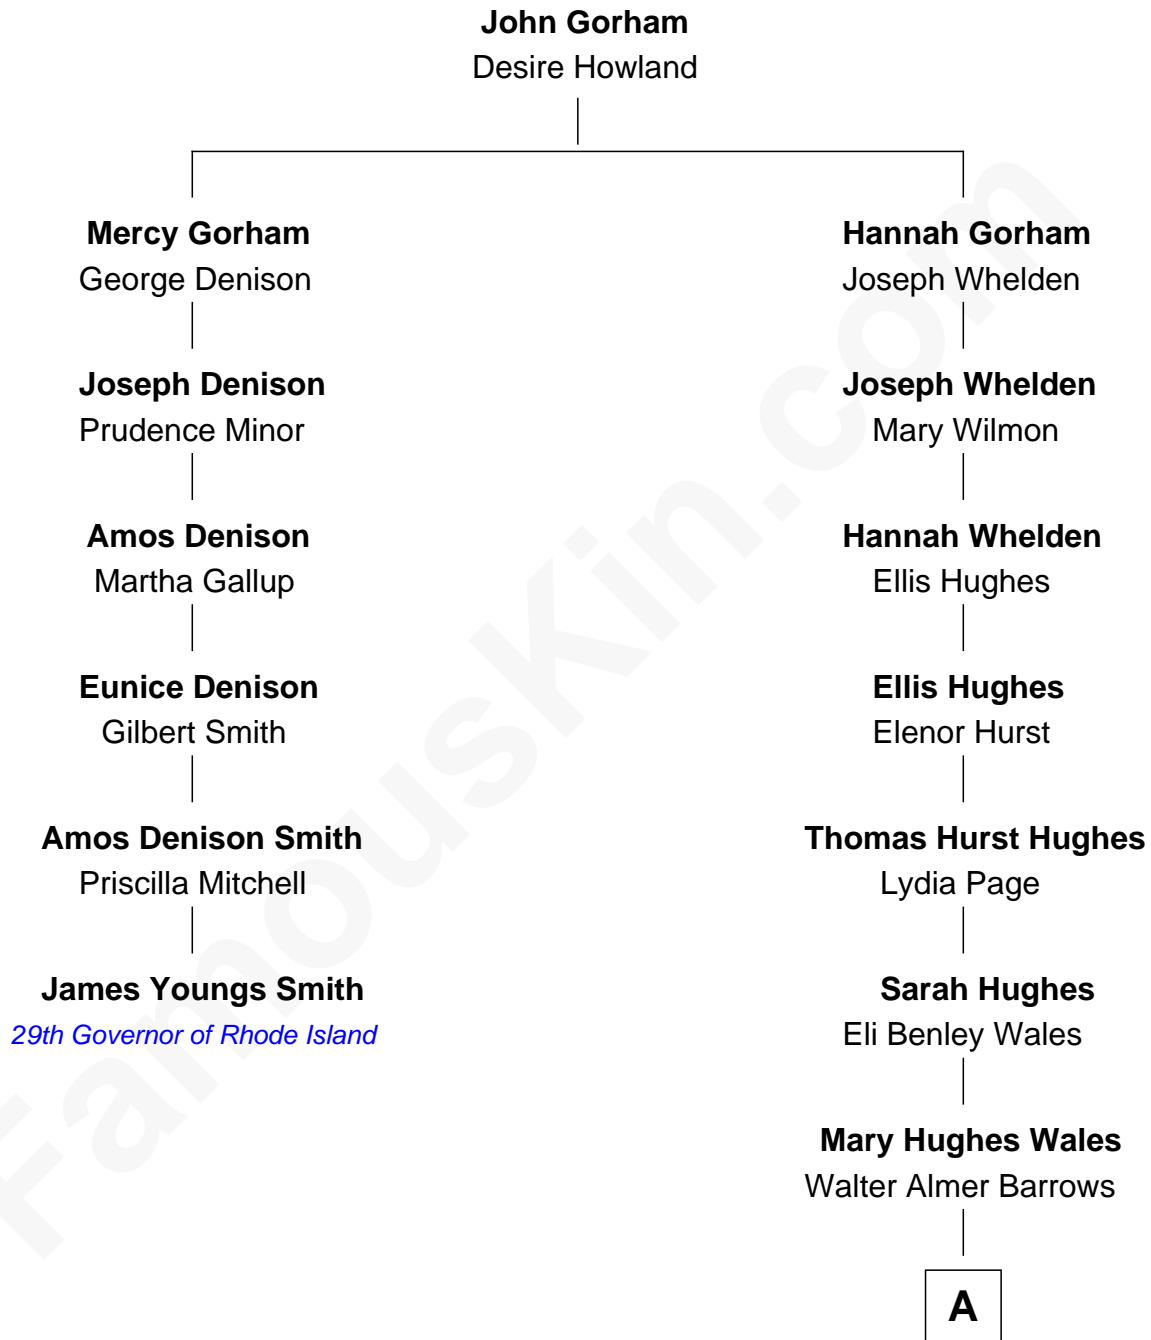

FamousKin.com Relationship Chart of

James Youngs Smith

29th Governor of Rhode Island

5th cousin 5 times removed of

Sydney Biddle Barrows

Mayflower Madam

A

Walter Almer Barrows

Sarah Olive Byers

Donald Byers Barrows

Sydney Biddle

Donald Byers Barrows

Jeannette Ballantine

Sydney Biddle Barrows

Mayflower Madam