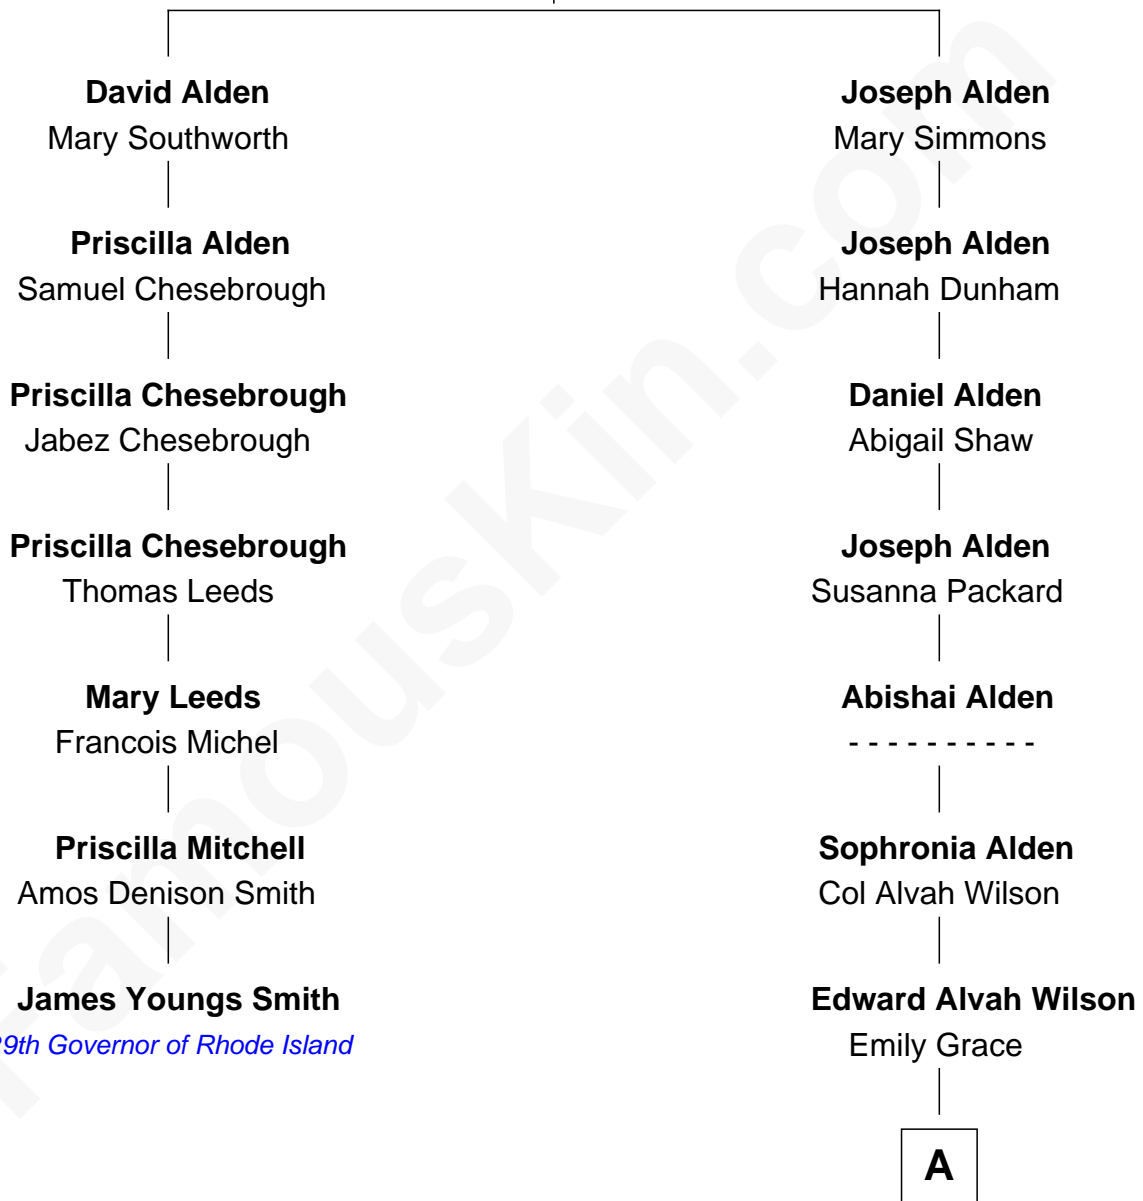

FamousKin.com Relationship Chart of

James Youngs Smith

29th Governor of Rhode Island

6th cousin 2 times removed of

Charles Edward Merrill

Co-Founder of Merrill Lynch & Company

John Alden
Priscilla Mullins

A

Octavia Wilson

Dr. Charles Morton Merrill

Charles Edward Merrill

Co-Founder of Merrill Lynch & Co.

FamousKin.com