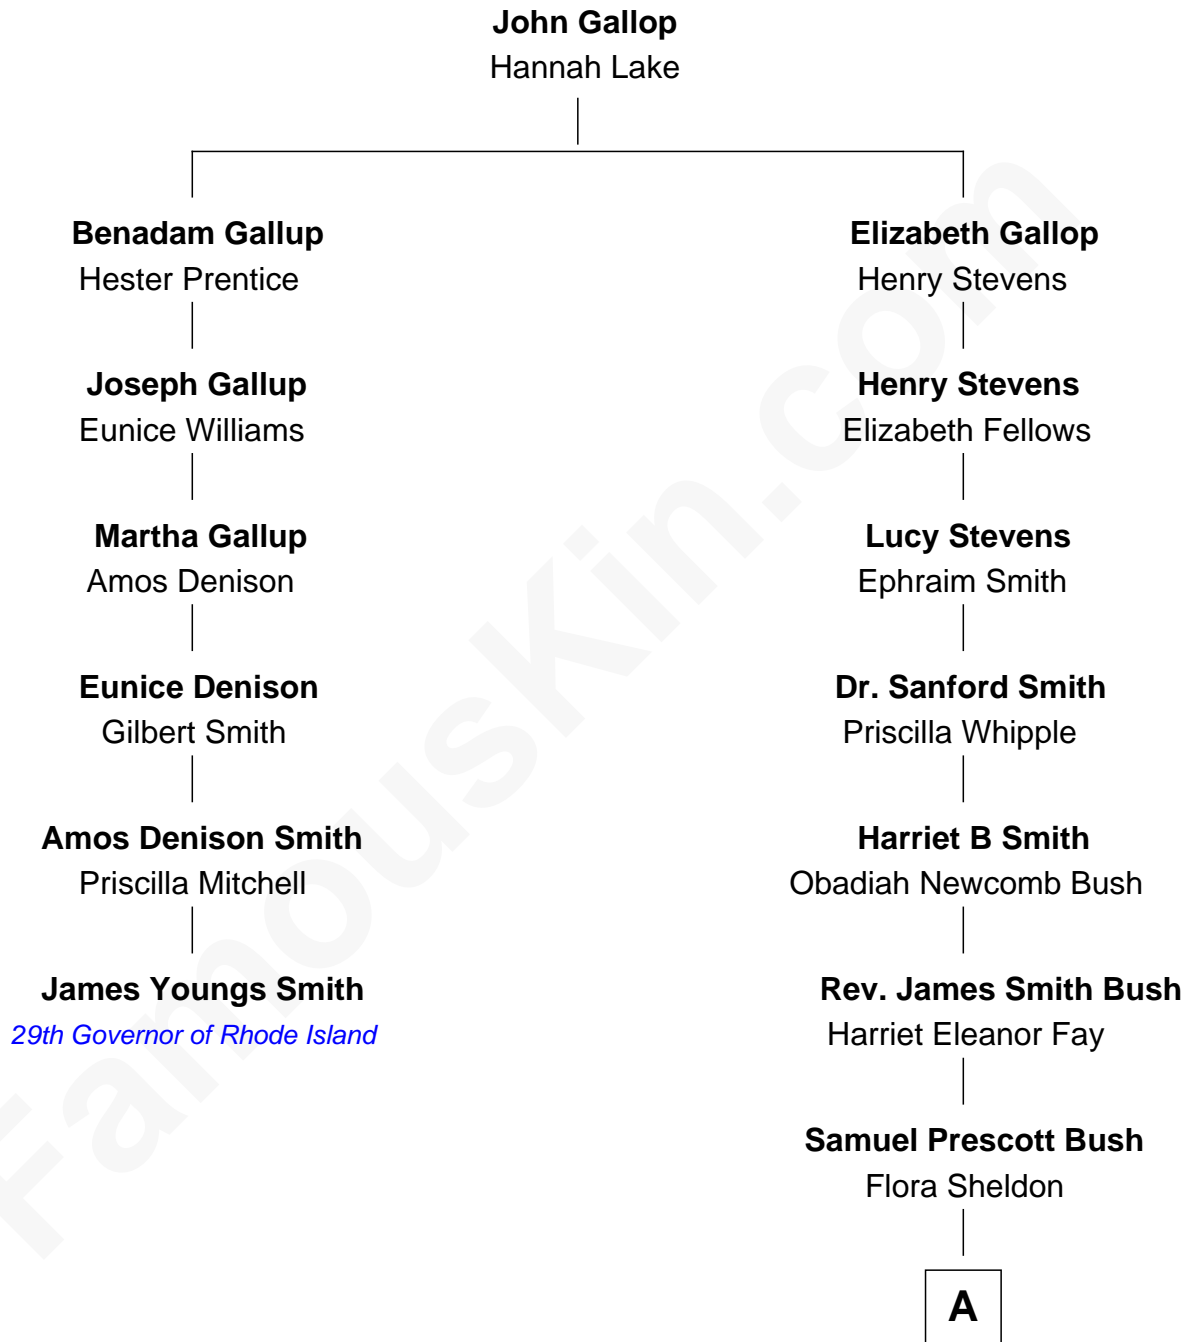

FamousKin.com

Relationship Chart of

James Youngs Smith

29th Governor of Rhode Island

5th cousin 4 times removed of

George W. Bush

43rd U.S. President

A

Prescott Sheldon Bush

Dorothy Wear Walker

George Herbert Walker Bush

Barbara Pierce

George W. Bush

43rd U.S. President

FamousKin.com