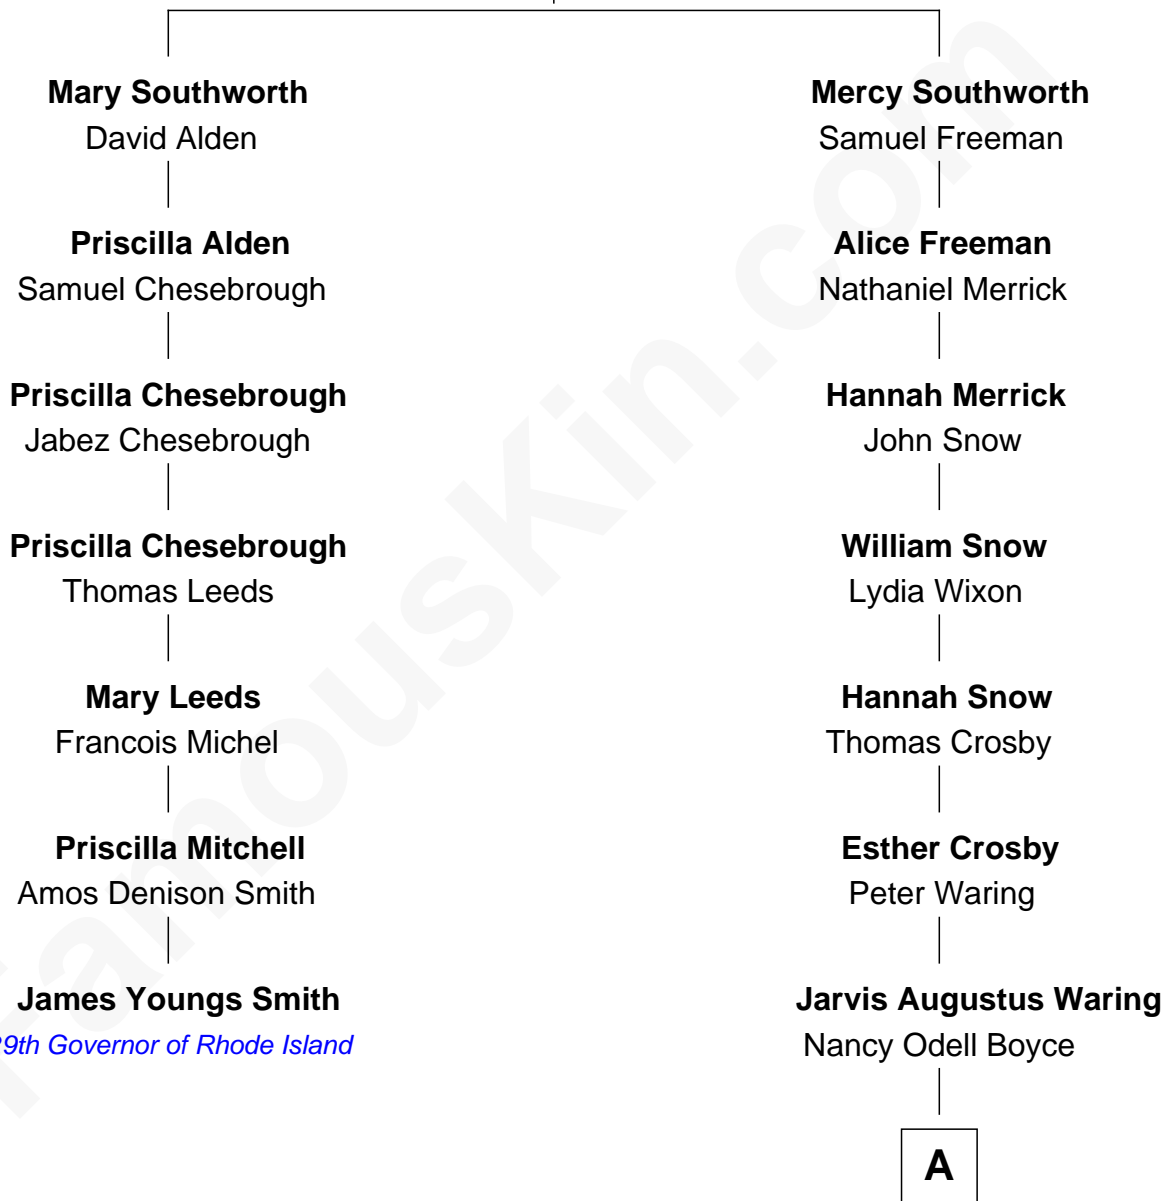

## Relationship Chart of

### James Youngs Smith

*29th Governor of Rhode Island*

6th cousin 3 times removed of

**Norman Rockwell**

*American Artist*

**Constant Southworth**

Elizabeth Collier

**A**

|  
**Phebe Boyce Waring**

John William Rockwell

|  
**Jarvis Waring Rockwell**

Anne Mary Hill

|  
**Norman Rockwell**

*American Artist*

FamousKin.com