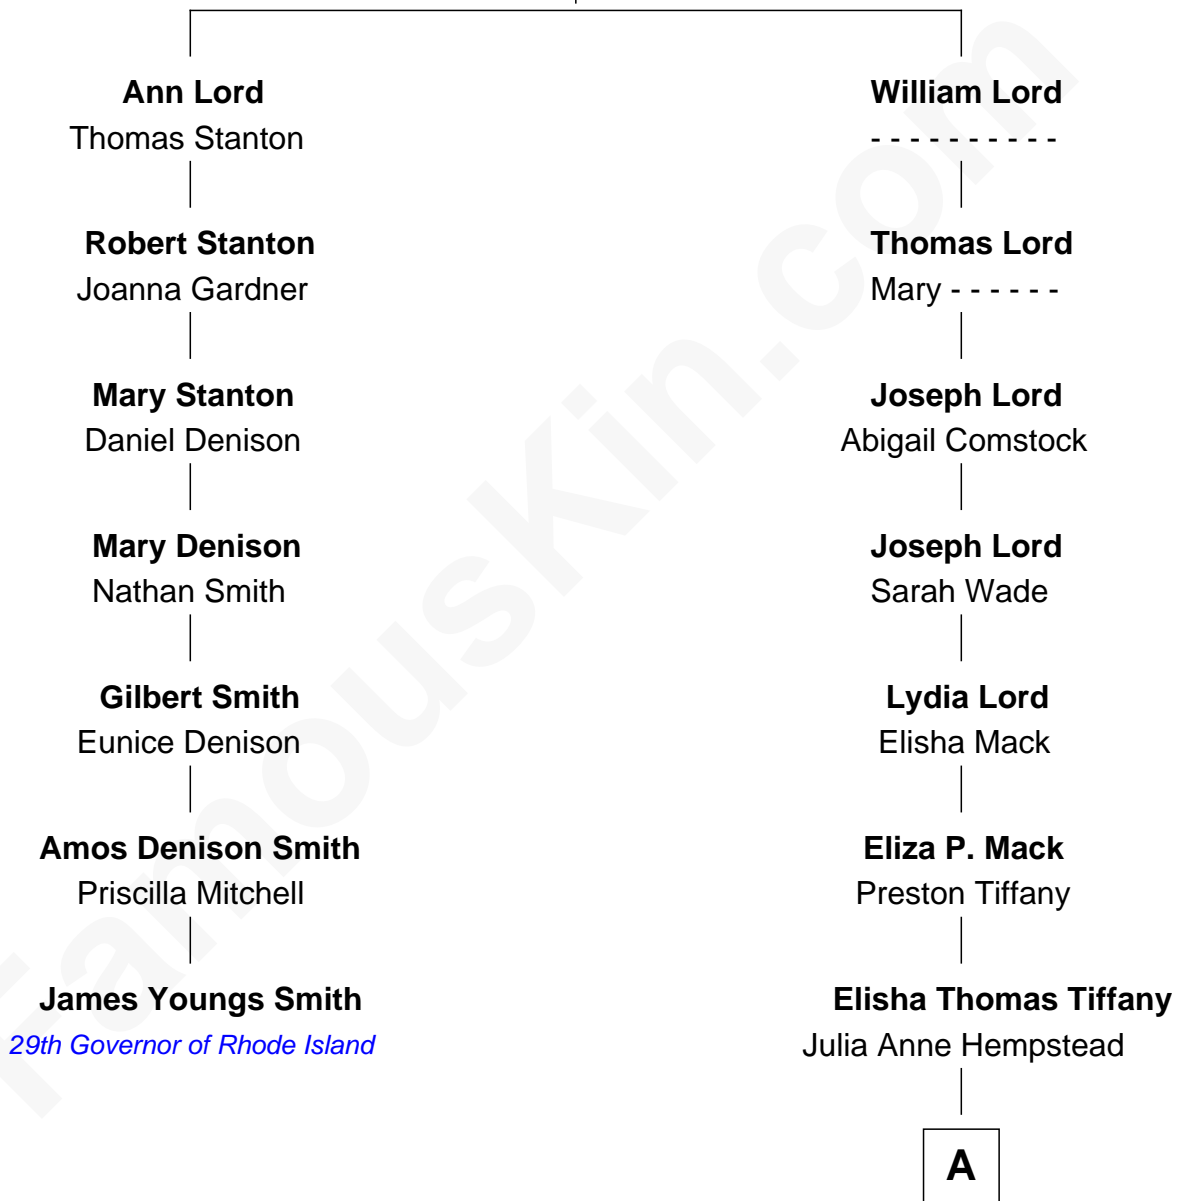

# FamousKin.com Relationship Chart of

**James Youngs Smith**

*29th Governor of Rhode Island*

6th cousin 4 times removed of

**Richard Gere**

*Movie Actor*

**Thomas Lord**

Dorothy Bird

**A**

**Nelson Leroy Tiffany**  
Evaline Harriet Williams

**William Stanton Tiffany**  
Anna Rebecca Stevens

**Doris Anna Tiffany**  
Homer George Gere

**Richard Gere**  
*Movie Actor*