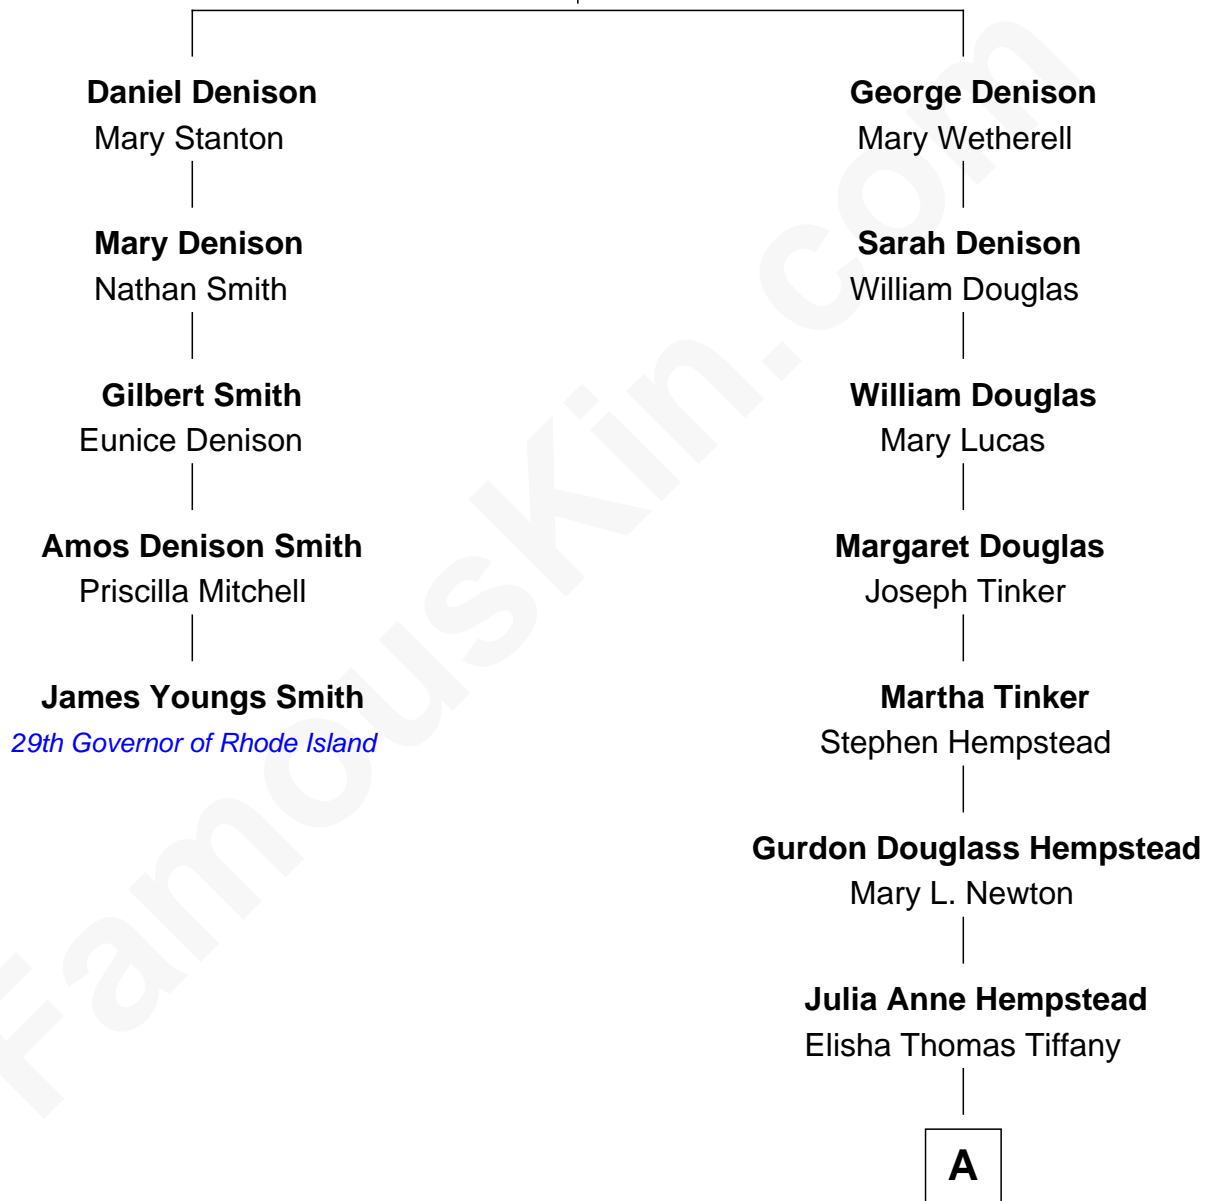

FamousKin.com Relationship Chart of

James Youngs Smith

29th Governor of Rhode Island

4th cousin 6 times removed of

Richard Gere

Movie Actor

John B. Denison

Phebe Lay

A

—
Nelson Leroy Tiffany

Evaline Harriet Williams

—
William Stanton Tiffany

Anna Rebecca Stevens

—
Doris Anna Tiffany

Homer George Gere

—
Richard Gere