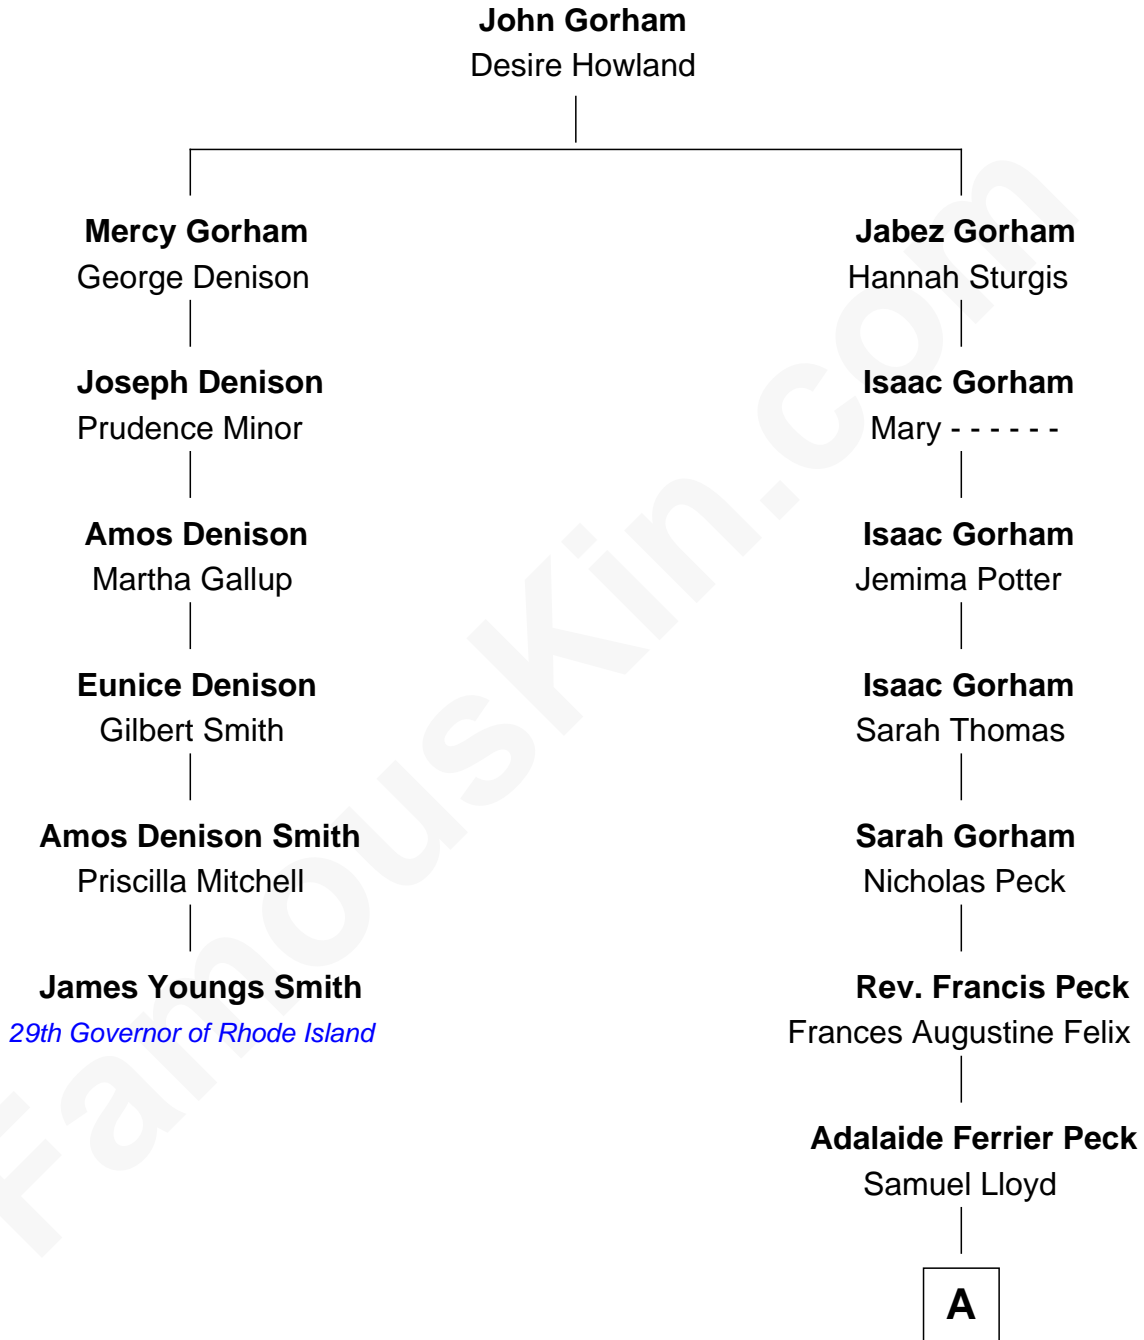

FamousKin.com Relationship Chart of

James Youngs Smith

29th Governor of Rhode Island

5th cousin 3 times removed of

Christopher Lloyd

Movie Actor

A

Samuel R. Lloyd

Ruth Lapham

Christopher Lloyd

Movie Actor

FamousKin.com