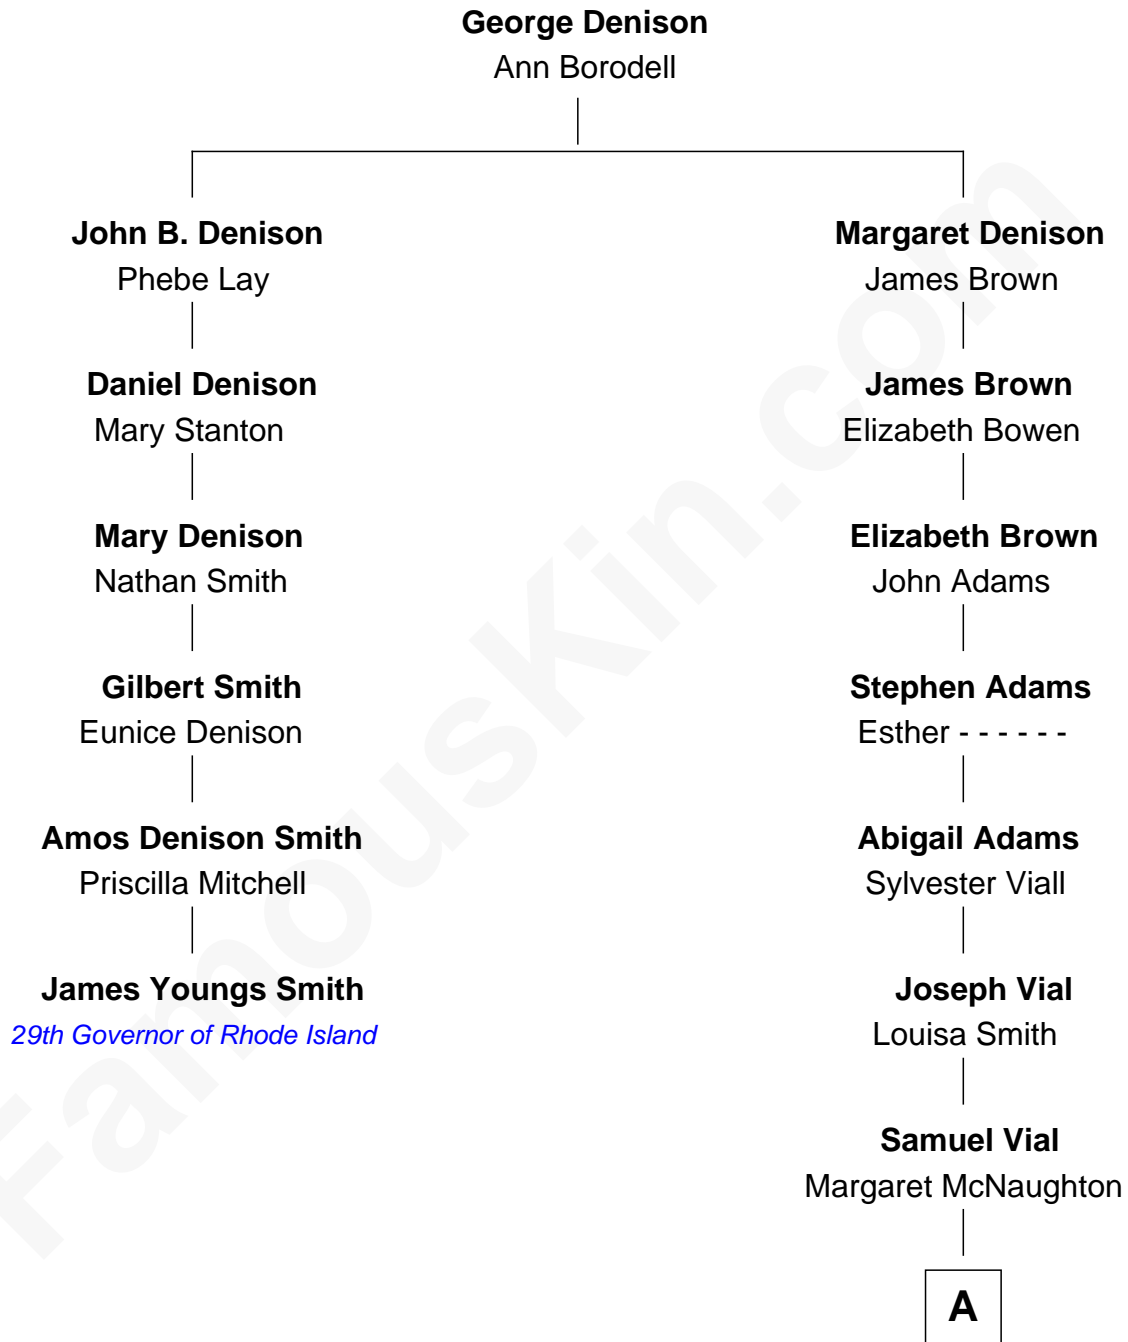

FamousKin.com

Relationship Chart of

James Youngs Smith

29th Governor of Rhode Island

5th cousin 6 times removed of

Kate Upton

Sports Illustrated Swimsuit Cover Model