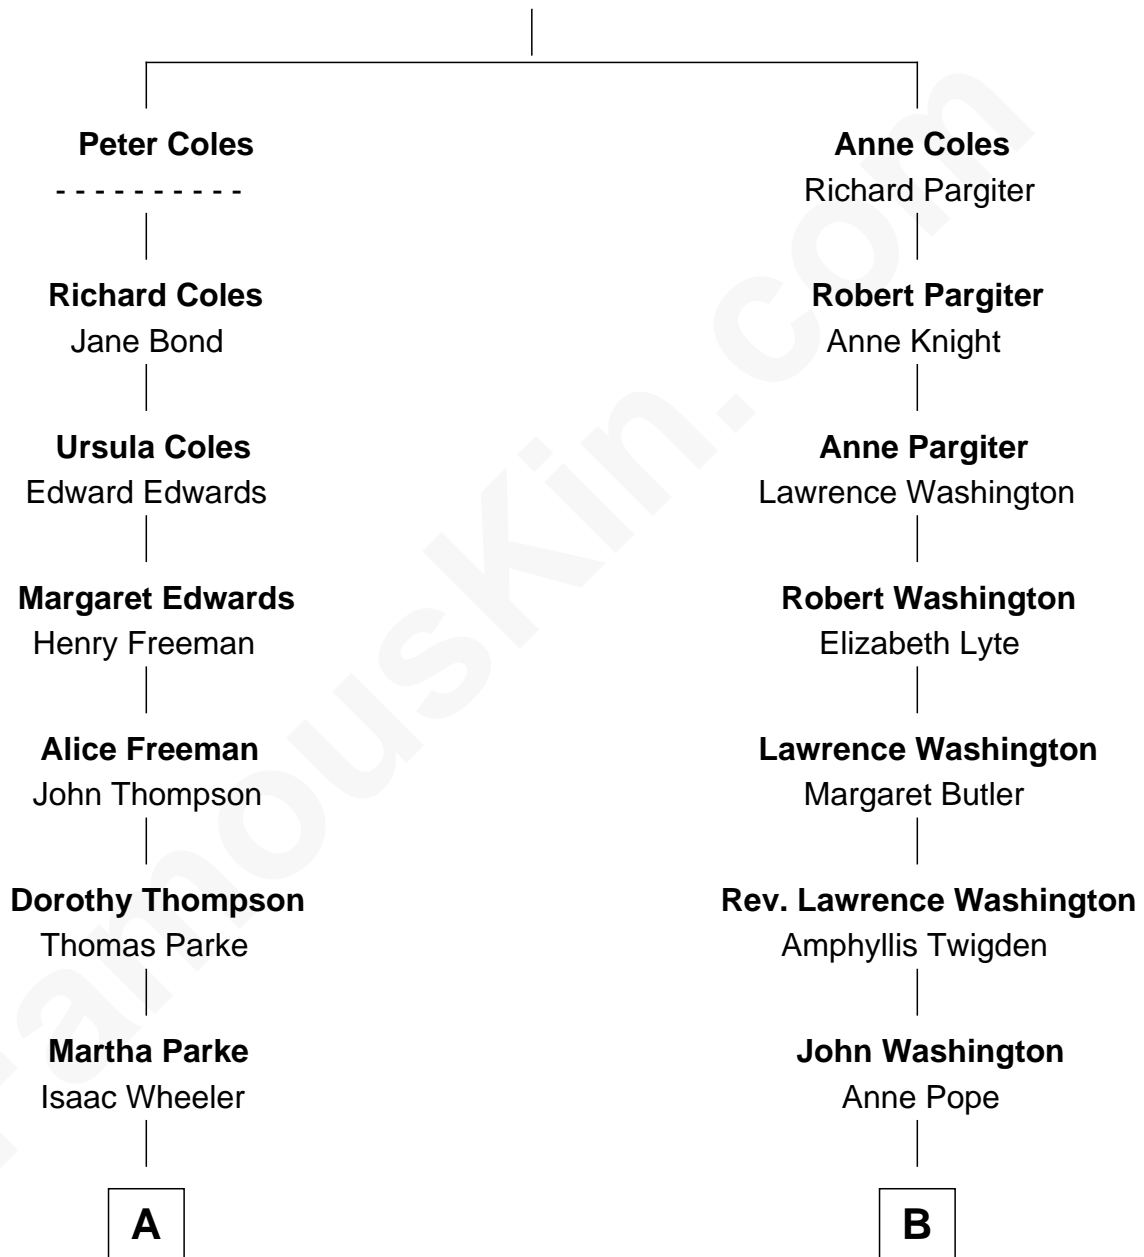

FamousKin.com Relationship Chart of

James Youngs Smith

29th Governor of Rhode Island

9th cousin 2 times removed of

George Washington

1st U.S. President

Richard Coles

A

Dorothy Wheeler
Nehemiah Smith

Nathan Smith
Mary Denison

Gilbert Smith
Eunice Denison

Amos Denison Smith
Priscilla Mitchell

James Youngs Smith
29th Governor of Rhode Island

B

Lawrence Washington
Mildred Warner

Augustine Washington
Mary Ball

George Washington
1st U.S. President

FamousKin.com