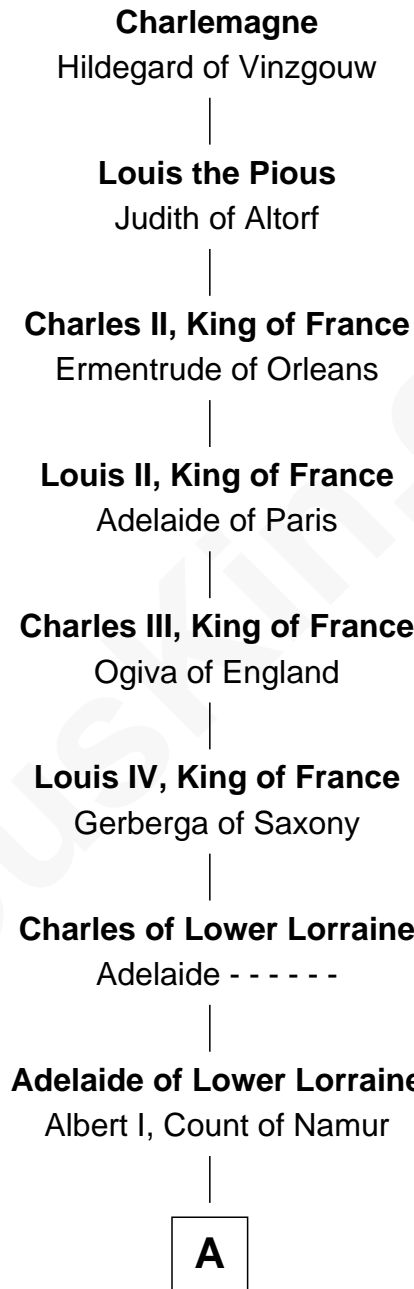

FamousKin.com Relationship Chart of

James Youngs Smith

29th Governor of Rhode Island

34th Great-grandson of

Charlemagne

King of the Franks

A

Albert II, Count of Namur
Regelinde of Lower Lorraine

Albert III, Count of Namur
Ida of Saxony

Godfrey, Count of Namur
Sybil of Chateau-Porcien

Probable

Elizabeth of Namur
Gervais, Count of Rethel

Miliscent of Rethel
Richard de Camville

William de Camville
Auberée de Marmion

William de Camville
Iseuda - - - - -

Thomas de Camville
Agnes - - - - -

Felicia de Camville
Philip Durvassal

Thomas Durvassal
Margery - - - - -

B

B

Margery Durvassal

William de la Spine

William de la Spine

Alice de Bruley

Sir Guy de la Spine

Katherine - - - - -

Eleanor Spinney

Sir John Throckmorton

Agnes Throckmorton

Thomas Winslow