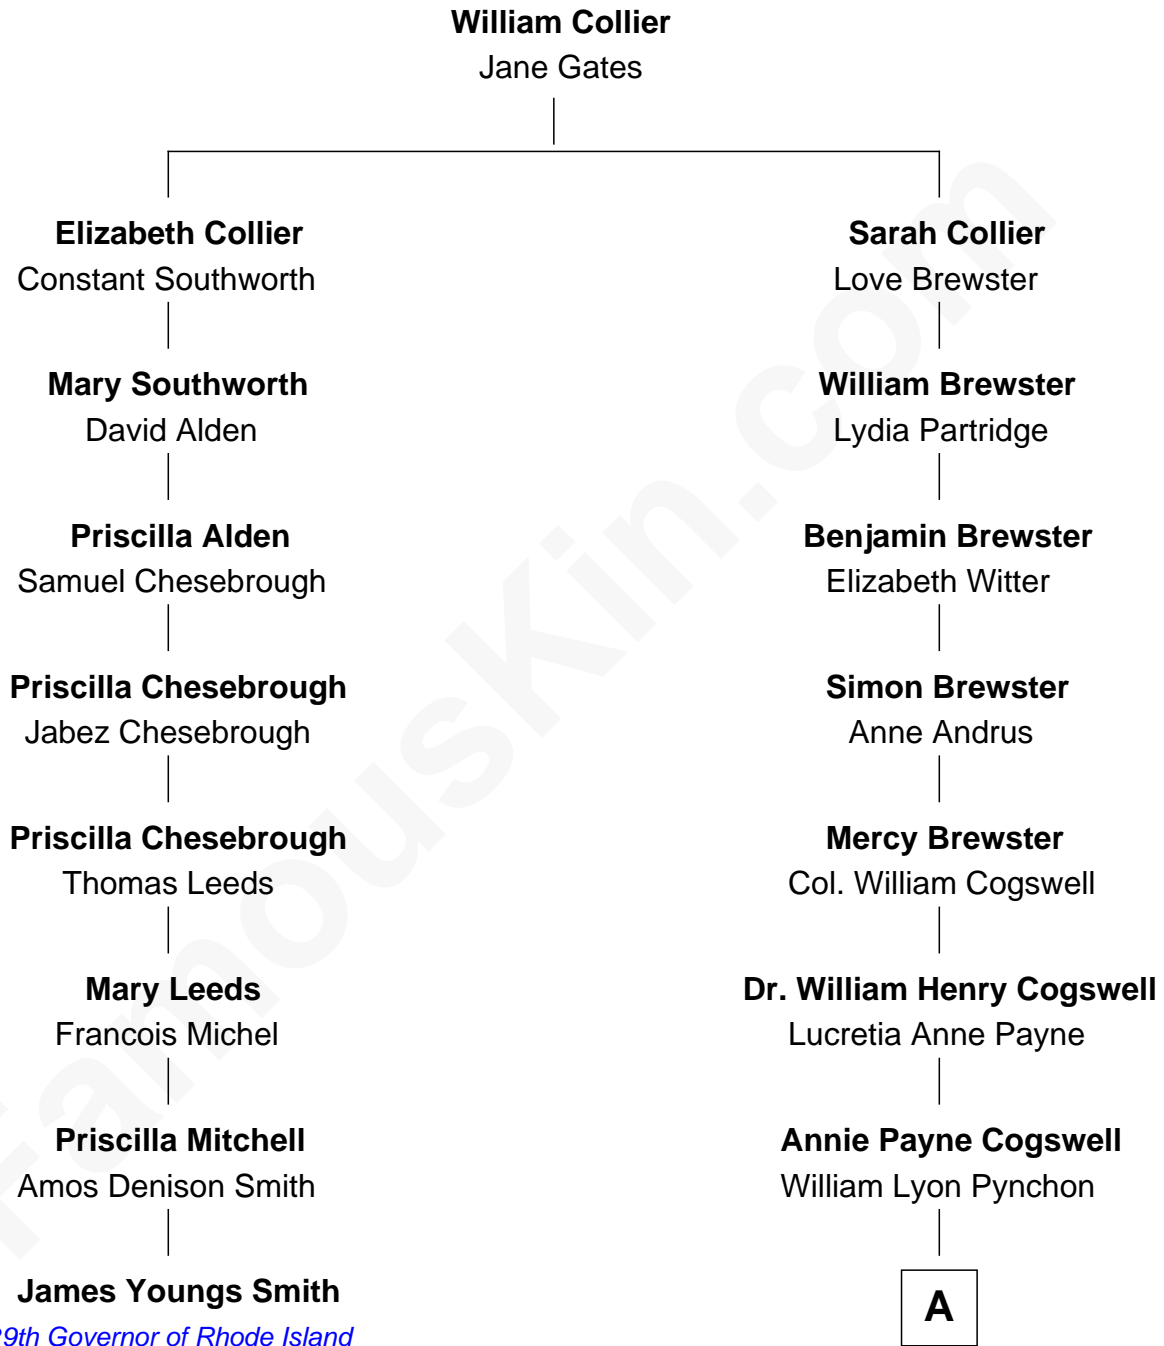

FamousKin.com

Relationship Chart of

James Youngs Smith

29th Governor of Rhode Island

7th cousin 2 times removed of

Thomas Pynchon

American Novelist