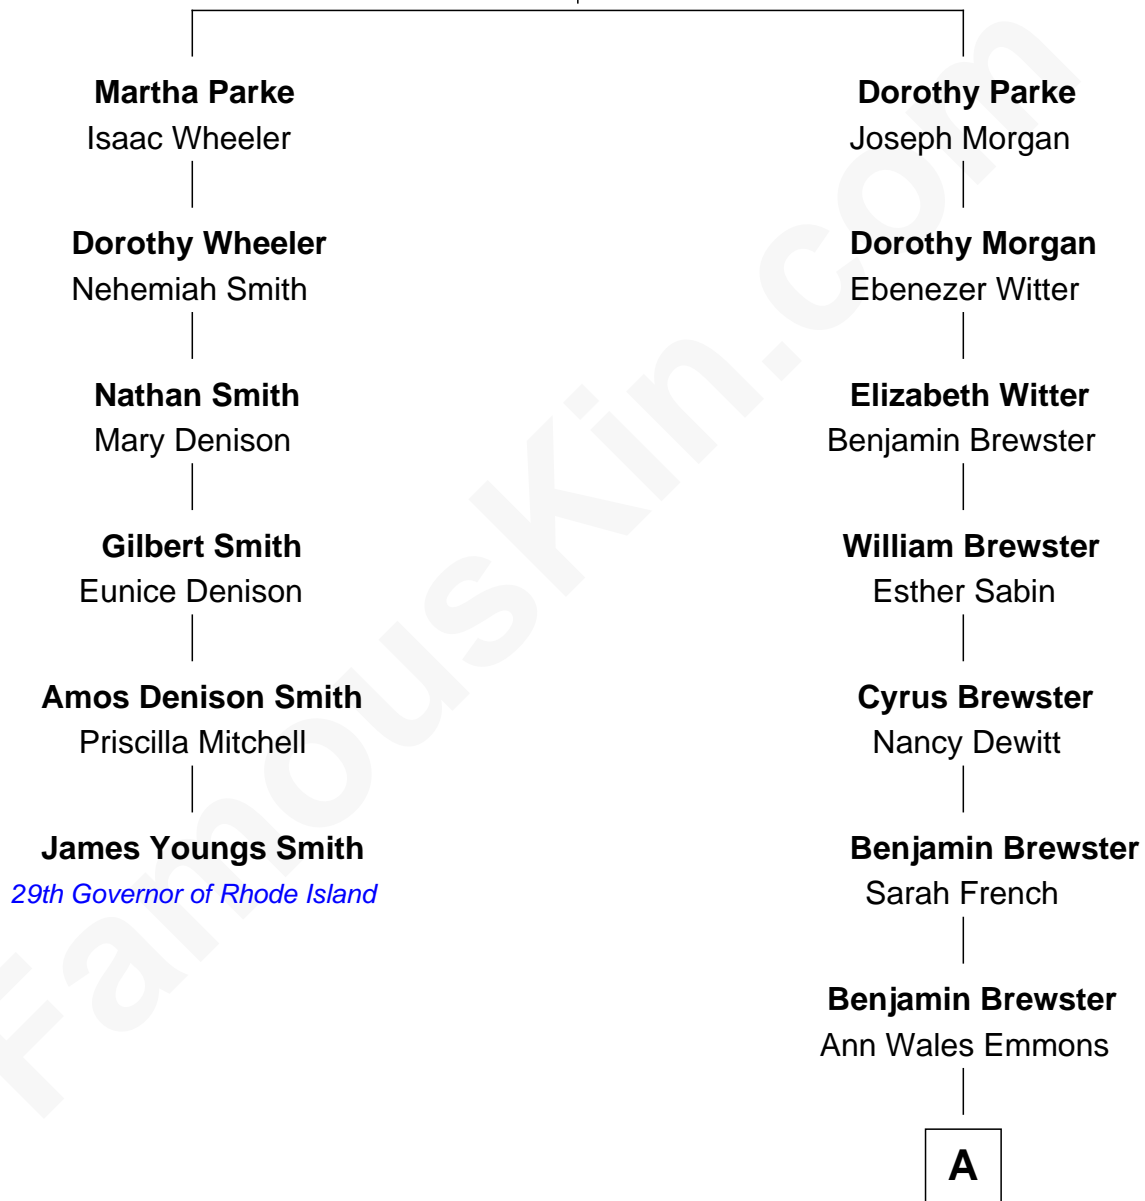

FamousKin.com Relationship Chart of

James Youngs Smith

29th Governor of Rhode Island

5th cousin 5 times removed of

Paget Brewster

TV Actress

Thomas Parke
Dorothy Thompson

A

Dr. George Washington Wales Brewster

Ellen Mackenzie Hodge

George Washington Wales Brewster

Joan Ryerson

Galen Brewster

Hathaway Tew

Paget Brewster

TV Actress