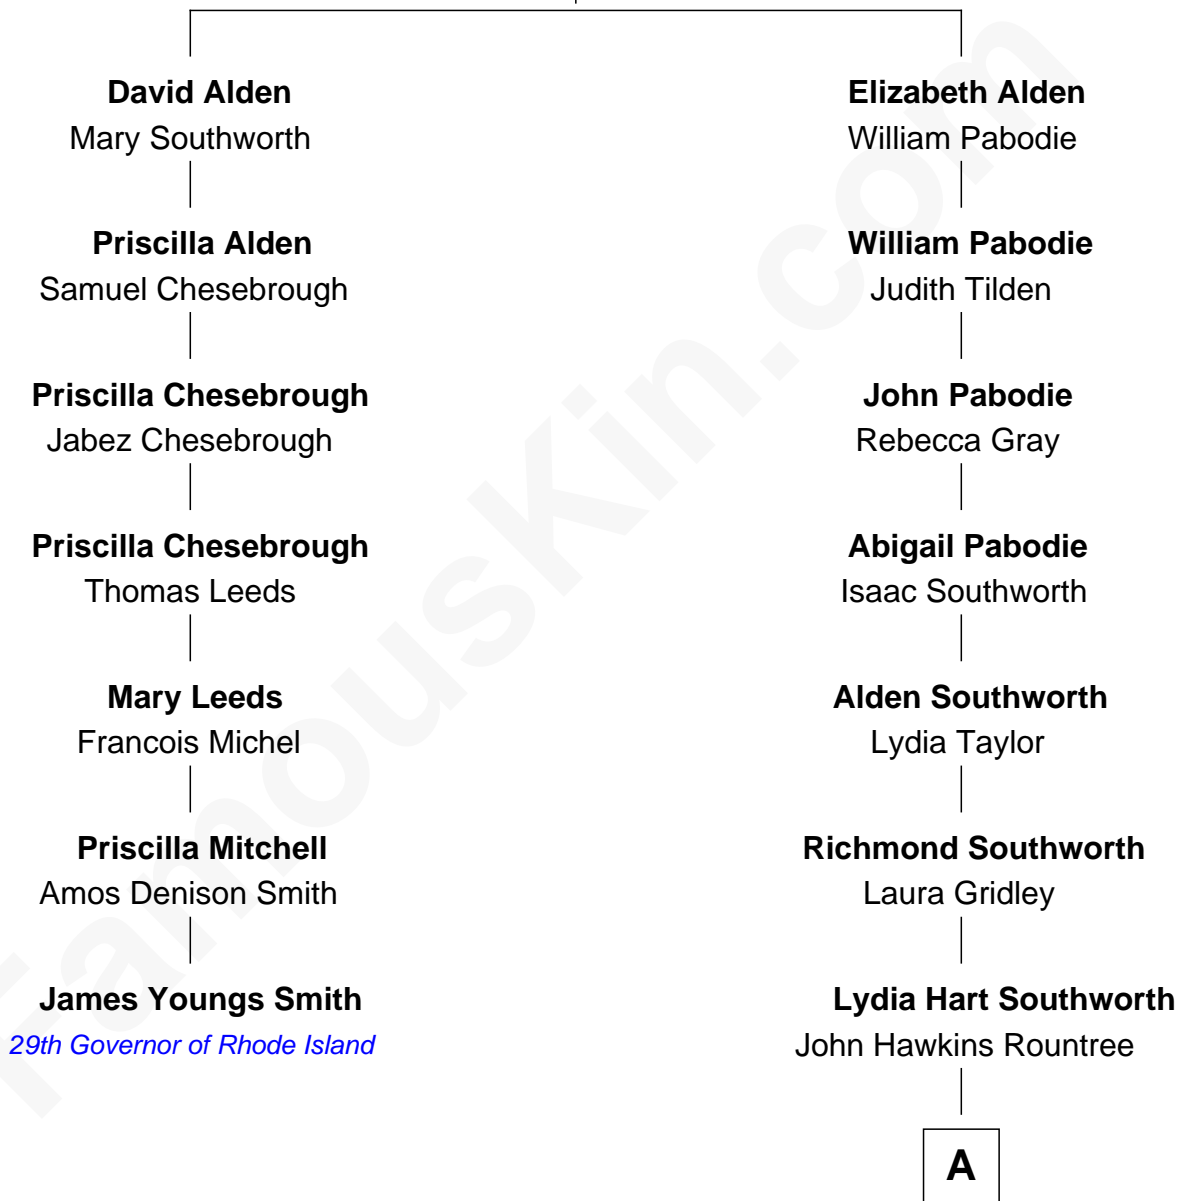

FamousKin.com

Relationship Chart of

James Youngs Smith

29th Governor of Rhode Island

6th cousin 5 times removed of

Paget Brewster
TV Actress

John Alden
Priscilla Mullins

A

—
Cora Southworth Rountree

Charles Hathaway

—
Stewart Southworth Hathaway

Helen Viles

—
Valerie Hathaway

John Bechtel Tew

—
Hathaway Tew

Galen Brewster

—
Paget Brewster

TV Actress