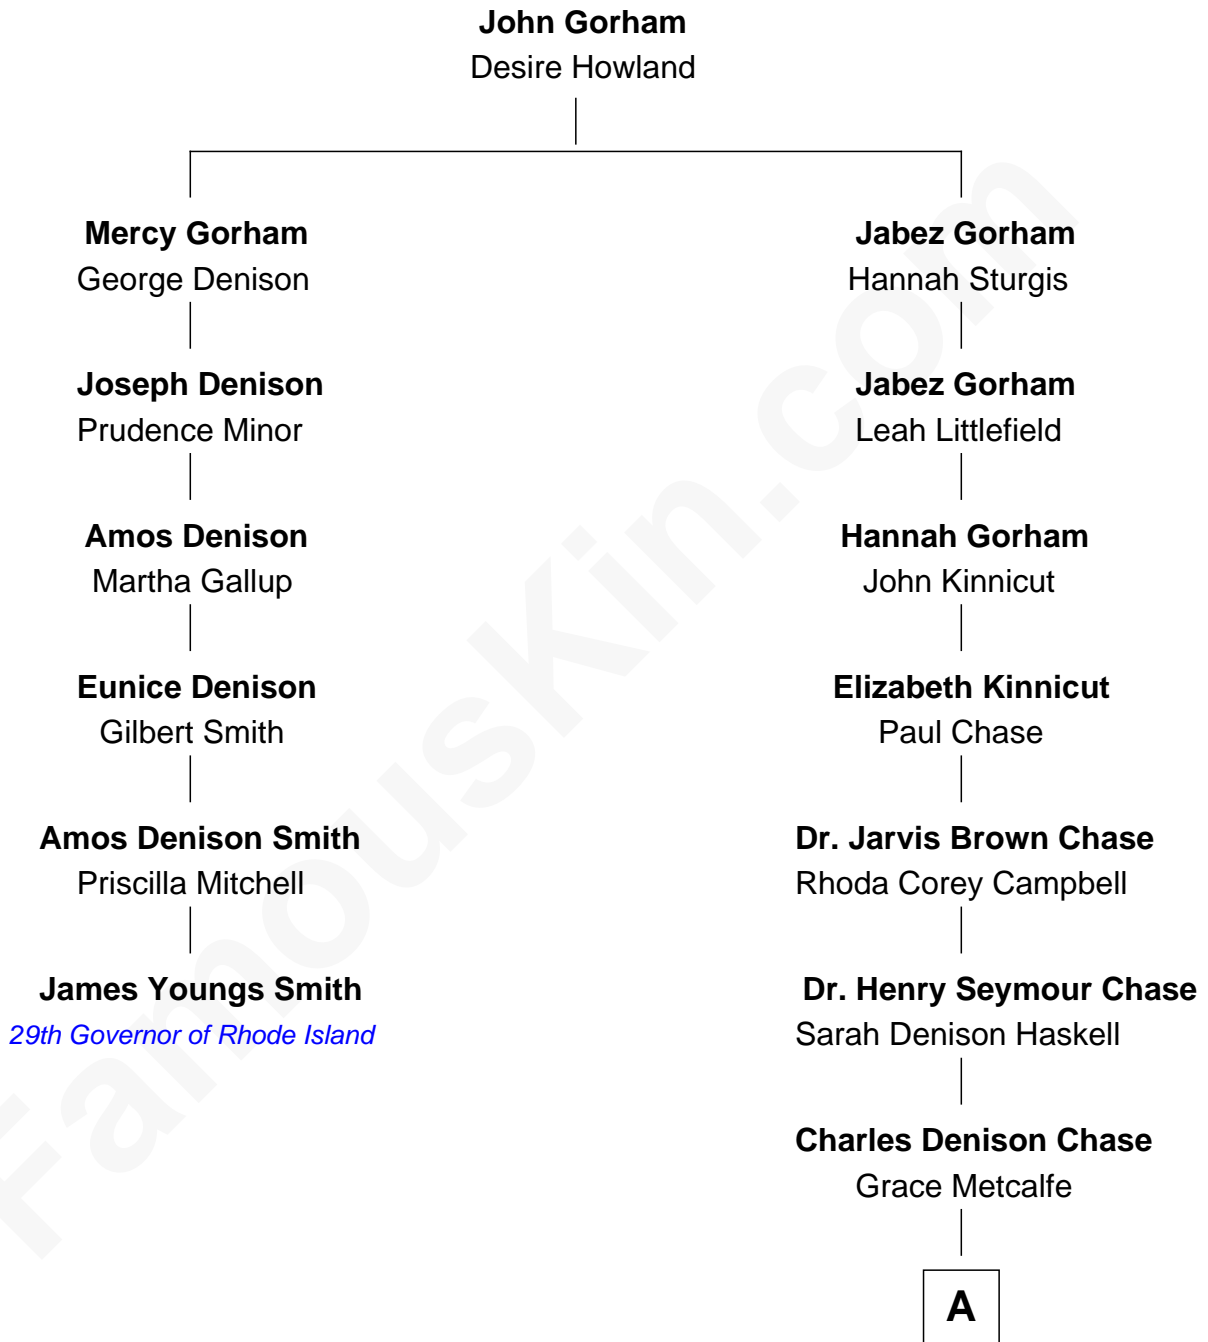

FamousKin.com

Relationship Chart of

James Youngs Smith

29th Governor of Rhode Island

5th cousin 4 times removed of

Chevy Chase

Comedian, Actor and Writer

A

Edward Leigh Chase

Mabel Penrose Tinsley

Edward Tinsley Chase

Cathalene Parker Browning

Chevy Chase

Comedian, Actor and Writer