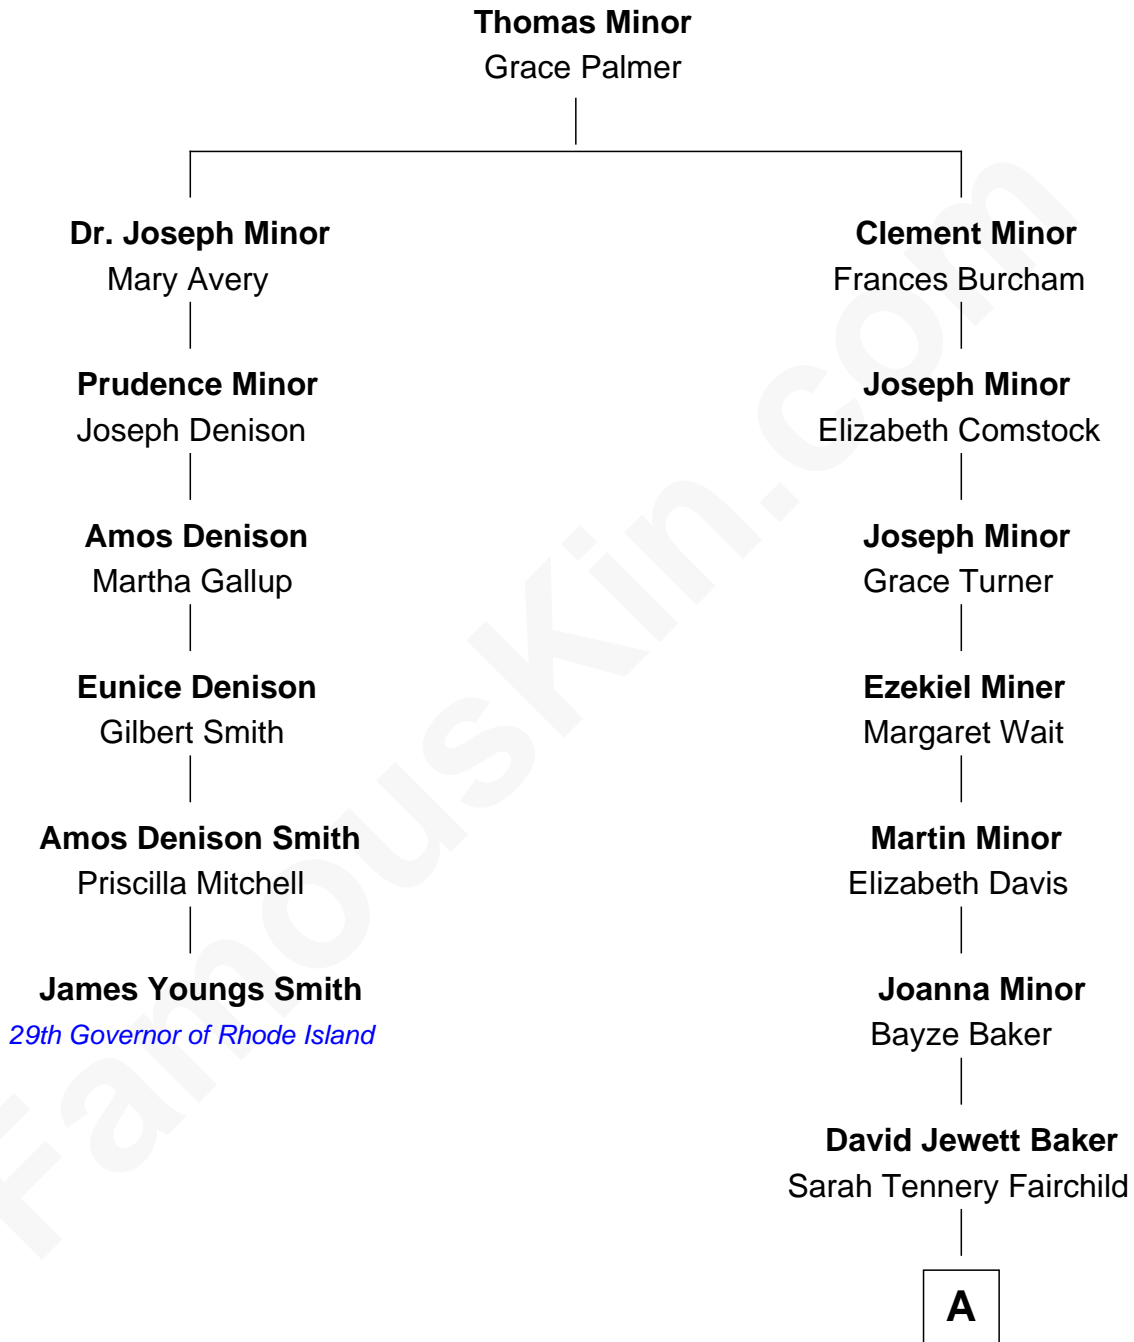

## Relationship Chart of

### James Youngs Smith

*29th Governor of Rhode Island*

5th cousin 6 times removed of

**Chevy Chase**

*Comedian, Actor and Writer*

**A**

**Sarah Tennery Baker**

Col. Lyne Shackelford Metcalfe