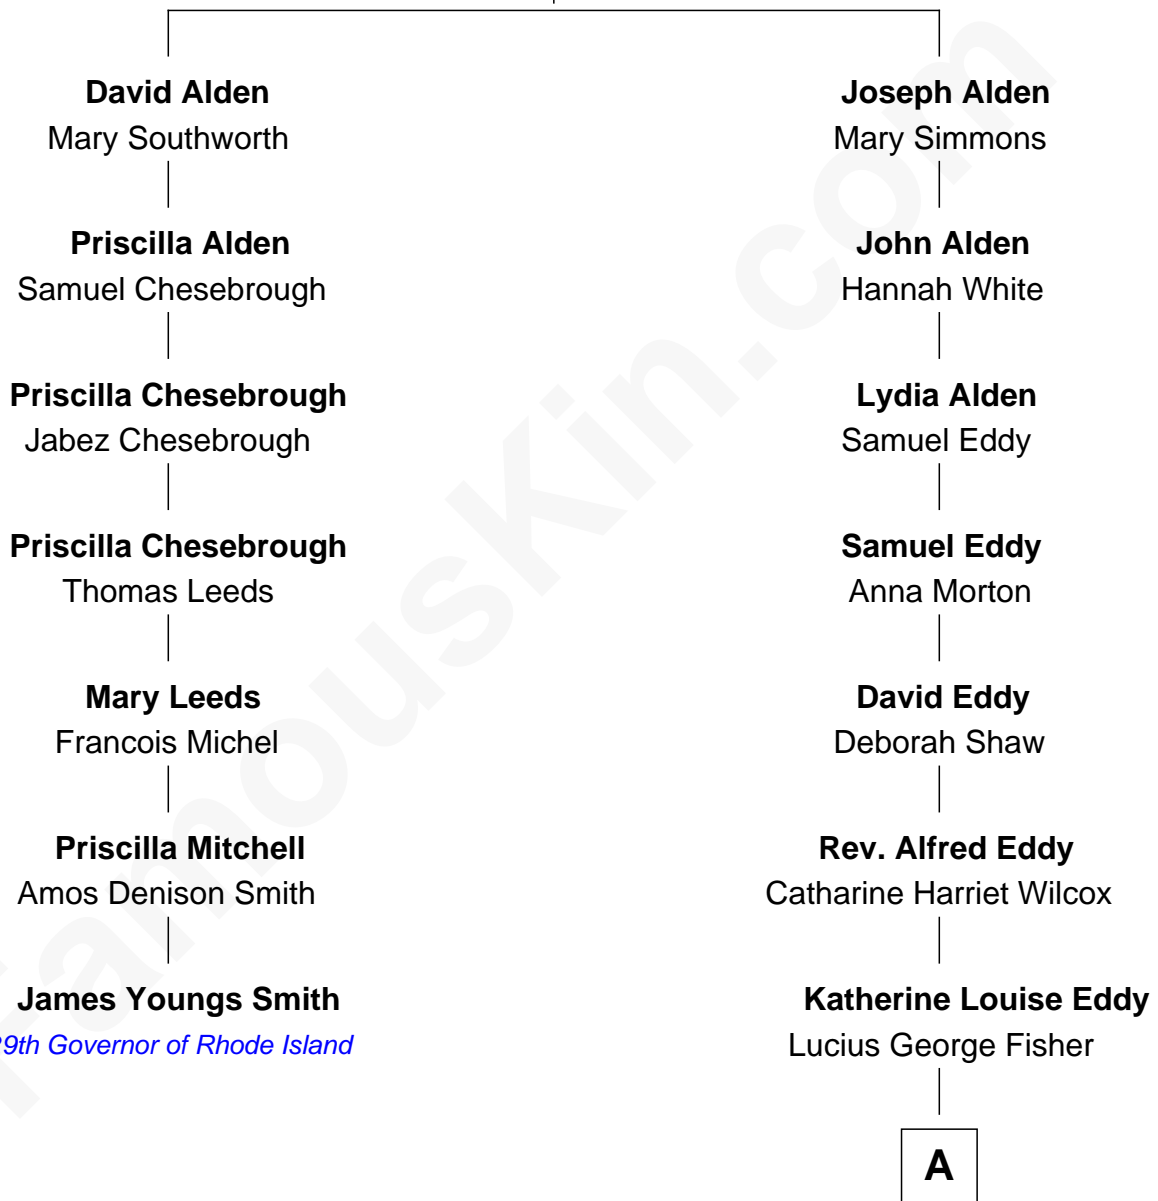

Jodie Foster

Movie Actress

John Alden
Priscilla Mullins