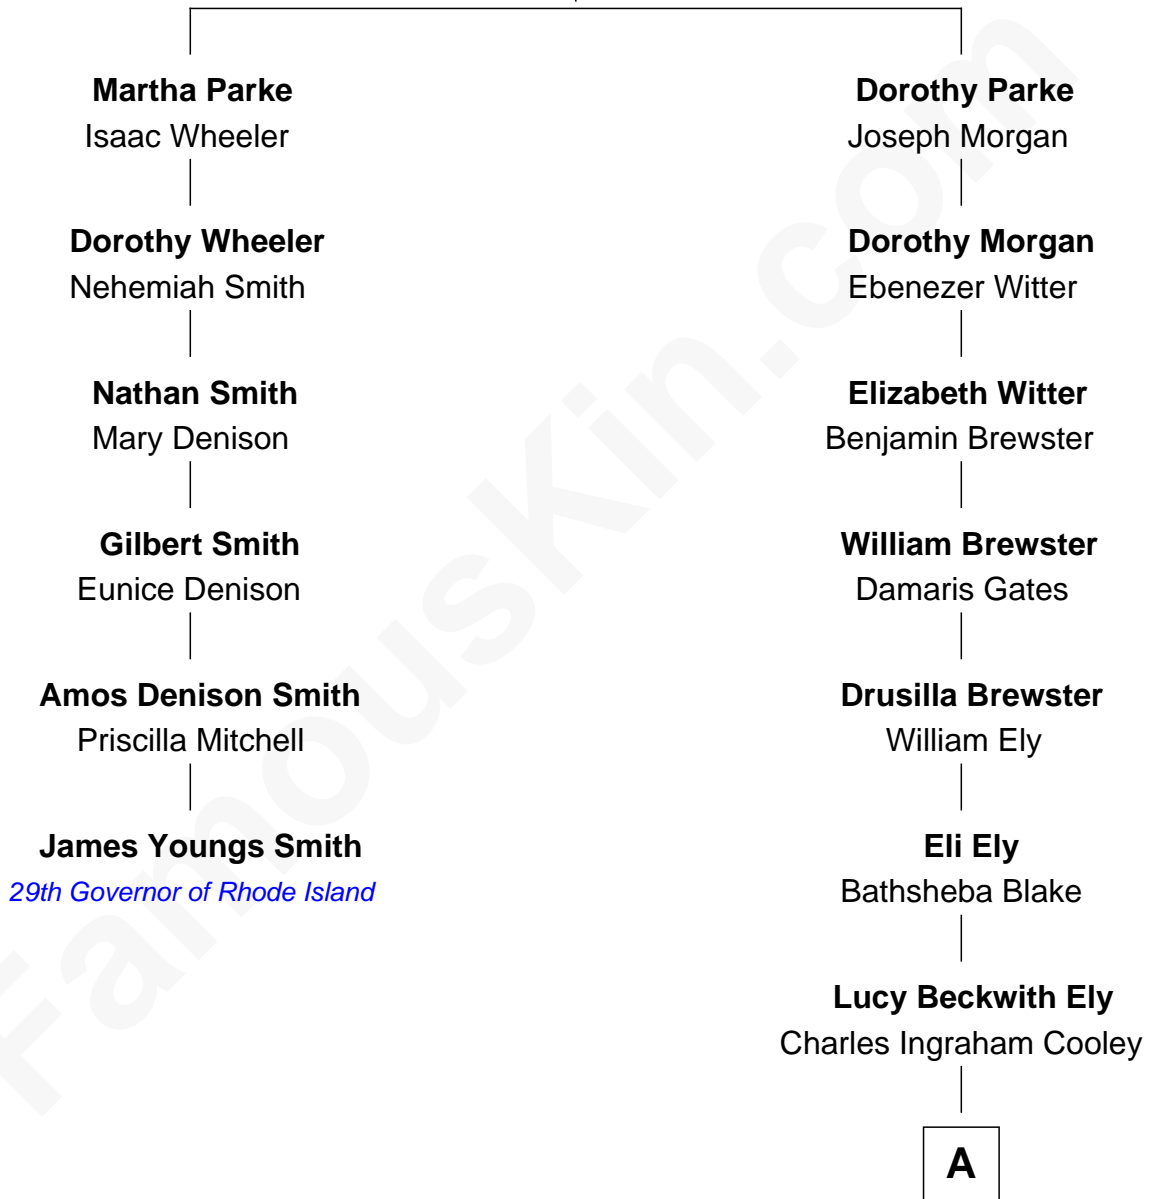

FamousKin.com Relationship Chart of

James Youngs Smith

29th Governor of Rhode Island

5th cousin 6 times removed of

Andrew Shue

TV Actor

Thomas Parke
Dorothy Thompson

A

Mary Jane Cooley
Giles Buckingham Willcox

Harriet Grace Brewster Willcox
Alexander Hunter Gunn

Mary Brewster Gunn
Adoniram Judson Wells

Anne Brewster Wells
James William Shue

Andrew Shue
TV Actor