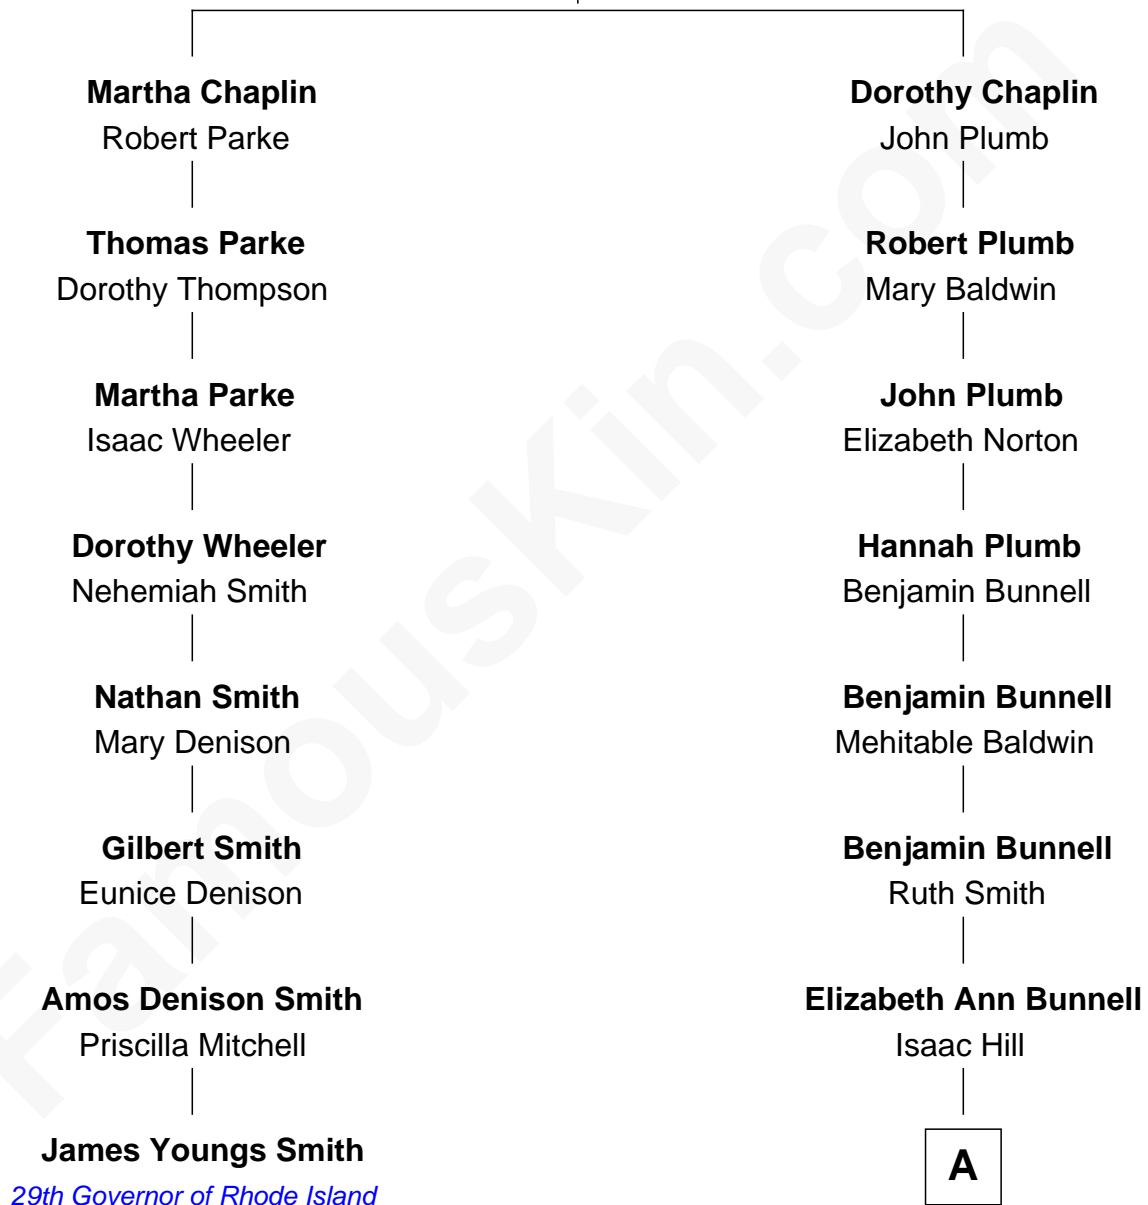

FamousKin.com

Relationship Chart of

James Youngs Smith

29th Governor of Rhode Island

7th cousin 6 times removed of

Anna Gunn

TV and Movie Actress

William Chaplin
Agnes Holborough

A

Benjamin Hill
Julia Ann Stevens

Alvin Hill
Salina Robbins

Salina Hill
George J. Clemens

Rose C. Clemens
Earl Leland Gunn

Clemens Earl Gunn
Ida McKinley Day

Clemens Earl Gunn
Sharon Anna Kathryn Peters

Anna Gunn
TV and Movie Actress