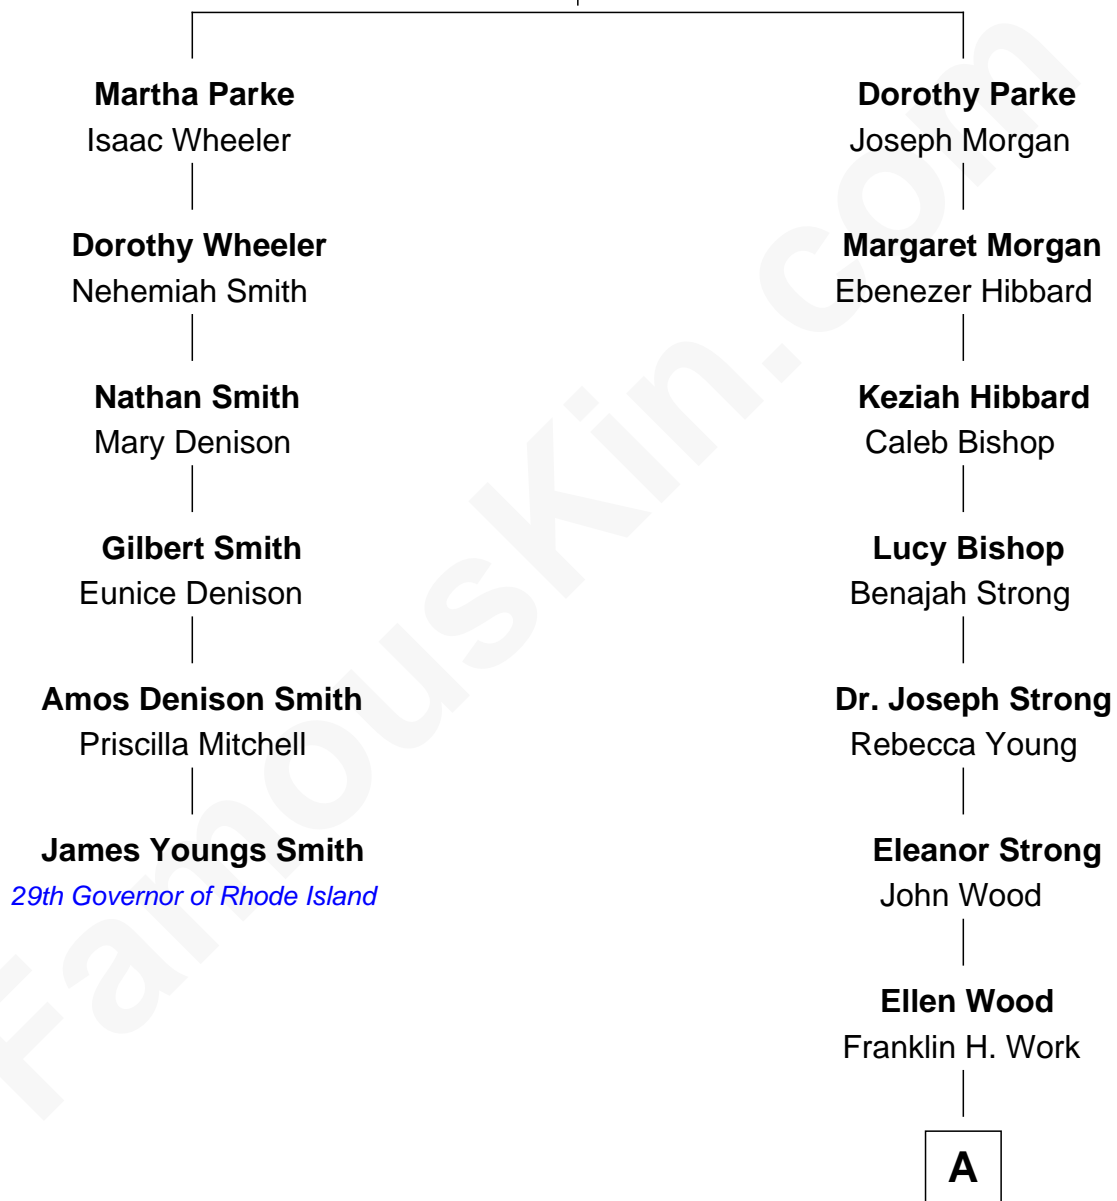

FamousKin.com

Relationship Chart of

James Youngs Smith

29th Governor of Rhode Island

5th cousin 6 times removed of

Prince Harry

Duke of Sussex

Thomas Parke
Dorothy Thompson

A

Frances Eleanor Work

James Boothby Burke Roche

Edmund Maurice Burke Roche

Ruth Sylvia Gill

Frances Ruth Burke Roche

Edward John Spencer

Princess Diana Frances Spencer