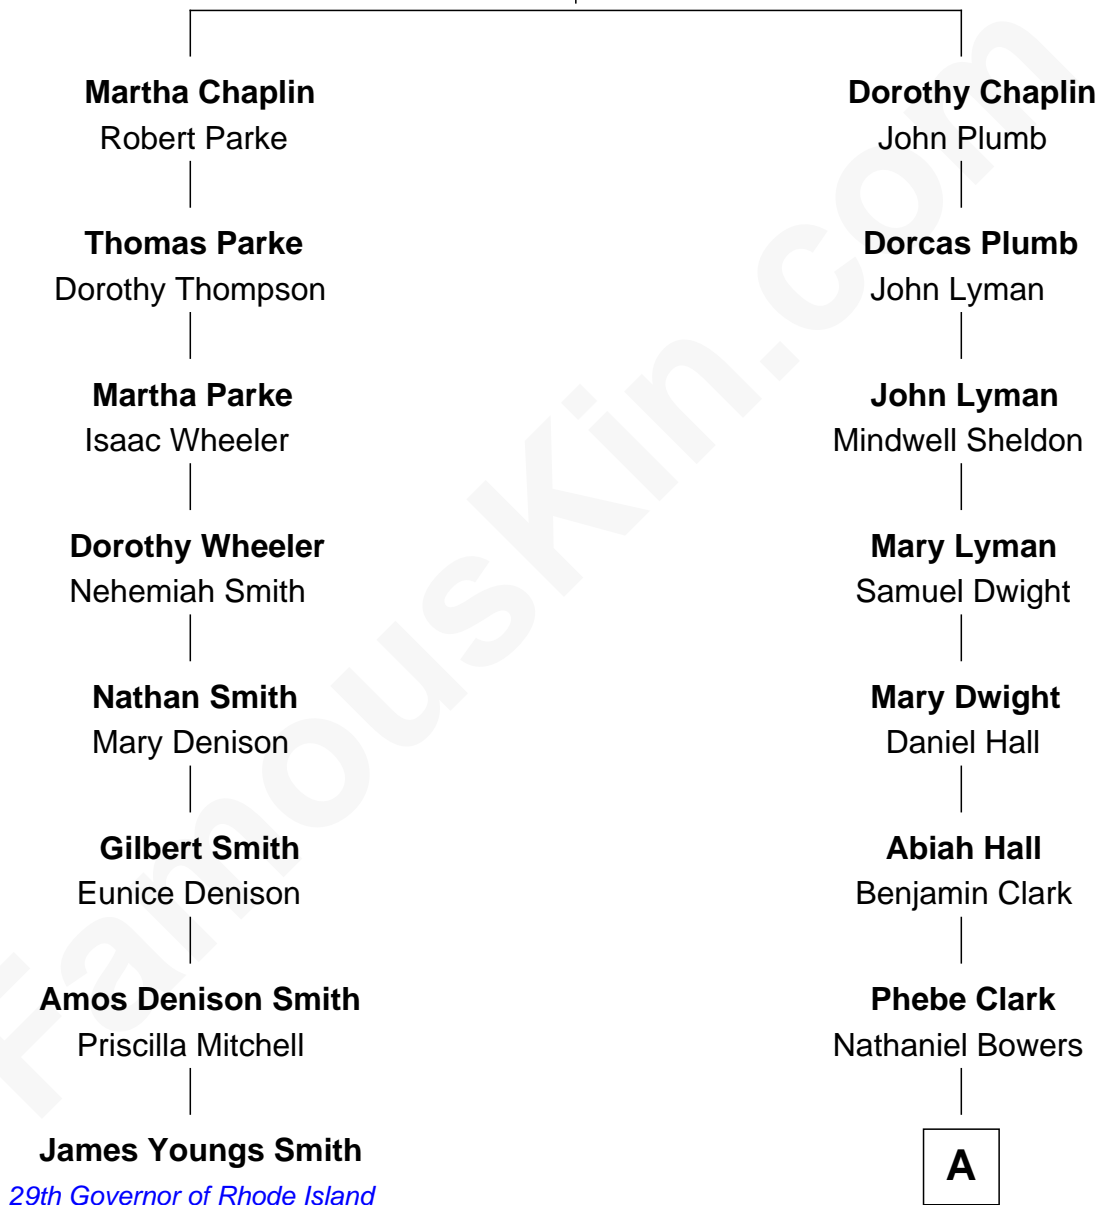

FamousKin.com

Relationship Chart of

James Youngs Smith

29th Governor of Rhode Island

7th cousin 5 times removed of

Bob Taft

67th Governor of Ohio

William Chaplin
Agnes Holborough

A

|
William Bowers

Almira Bailey

|
Samuel Dwight Bowers

Martha Wheaton Dowd

|
Lloyd Wheaton Bowers

Louise Bennett Wilson

|
Martha Wheaton Bowers

Robert Alphonso Taft

|
Robert Alphonso Taft

Blanca Duncan Noël

|
Bob Taft

67th Governor of Ohio