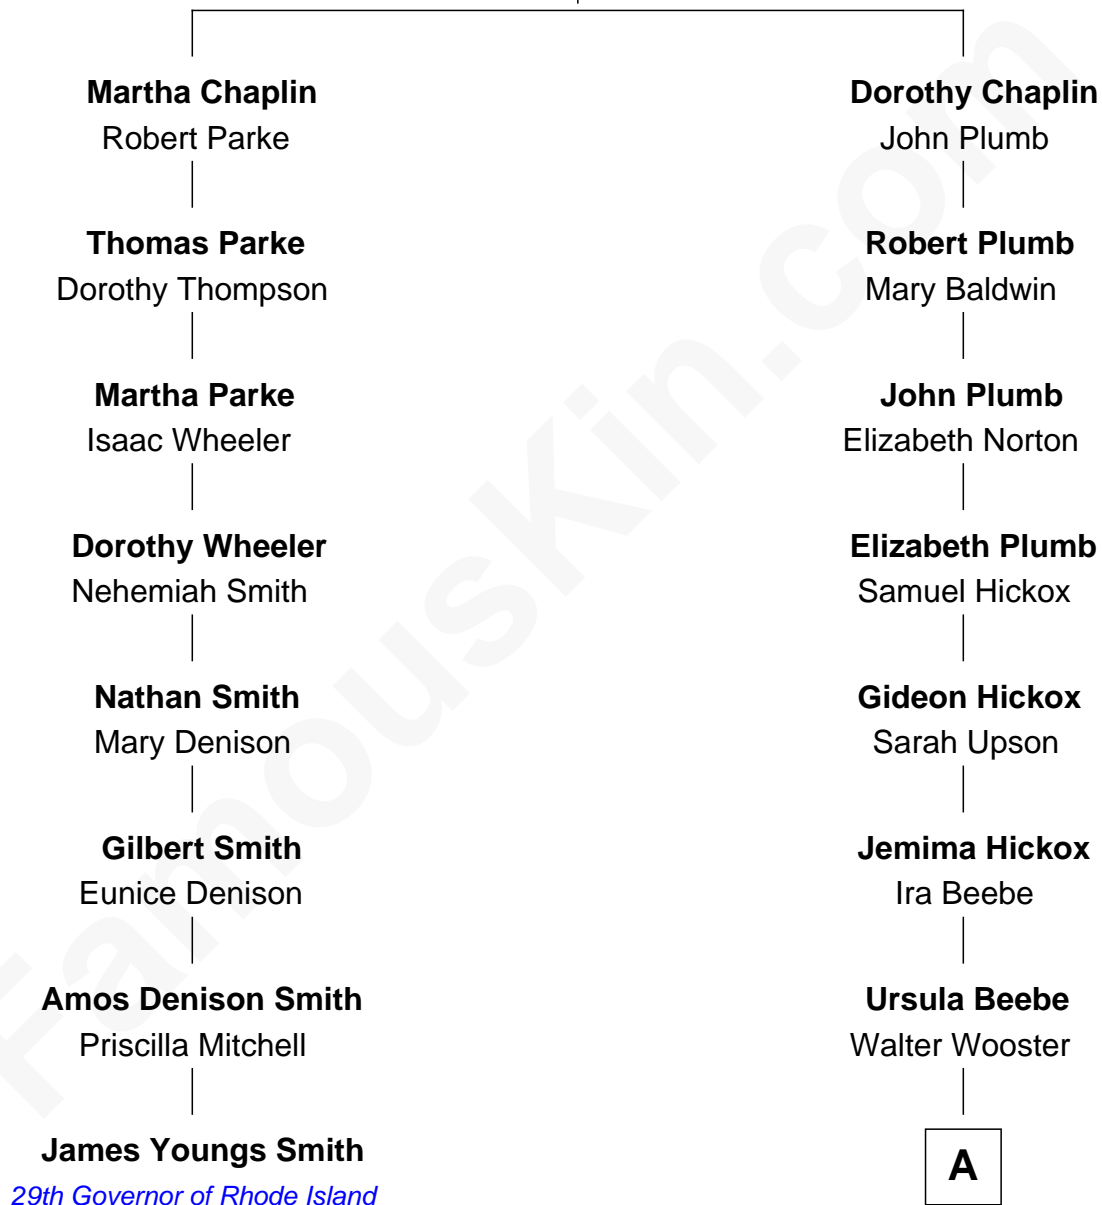

FamousKin.com

Relationship Chart of

James Youngs Smith

29th Governor of Rhode Island

7th cousin 5 times removed of

Felicity Huffman

TV & Movie Actress

William Chaplin
Agnes Holborough

A

David Wooster

Anna Chatfield

Hollis Wooster

Esther Betsey Whitney

Effie Grace Wooster

Frederick Solyman Brown

Grace Brown