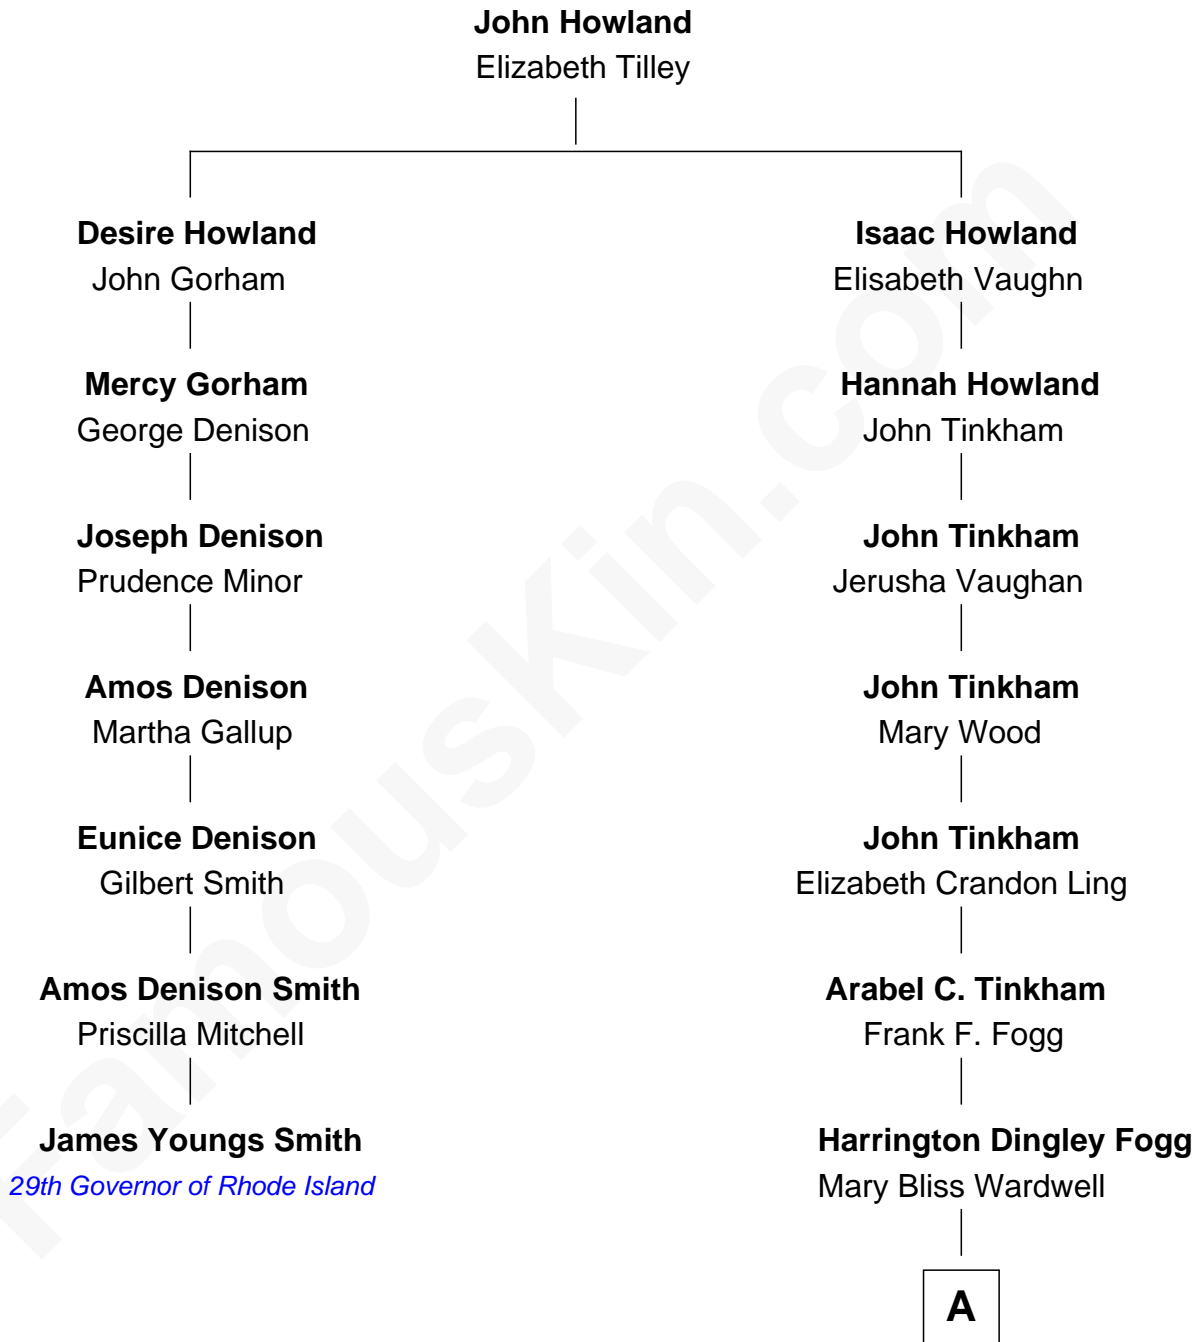

FamousKin.com

Relationship Chart of

James Youngs Smith

29th Governor of Rhode Island

6th cousin 3 times removed of

Scott Foley

TV, Stage and Movie Actor

A