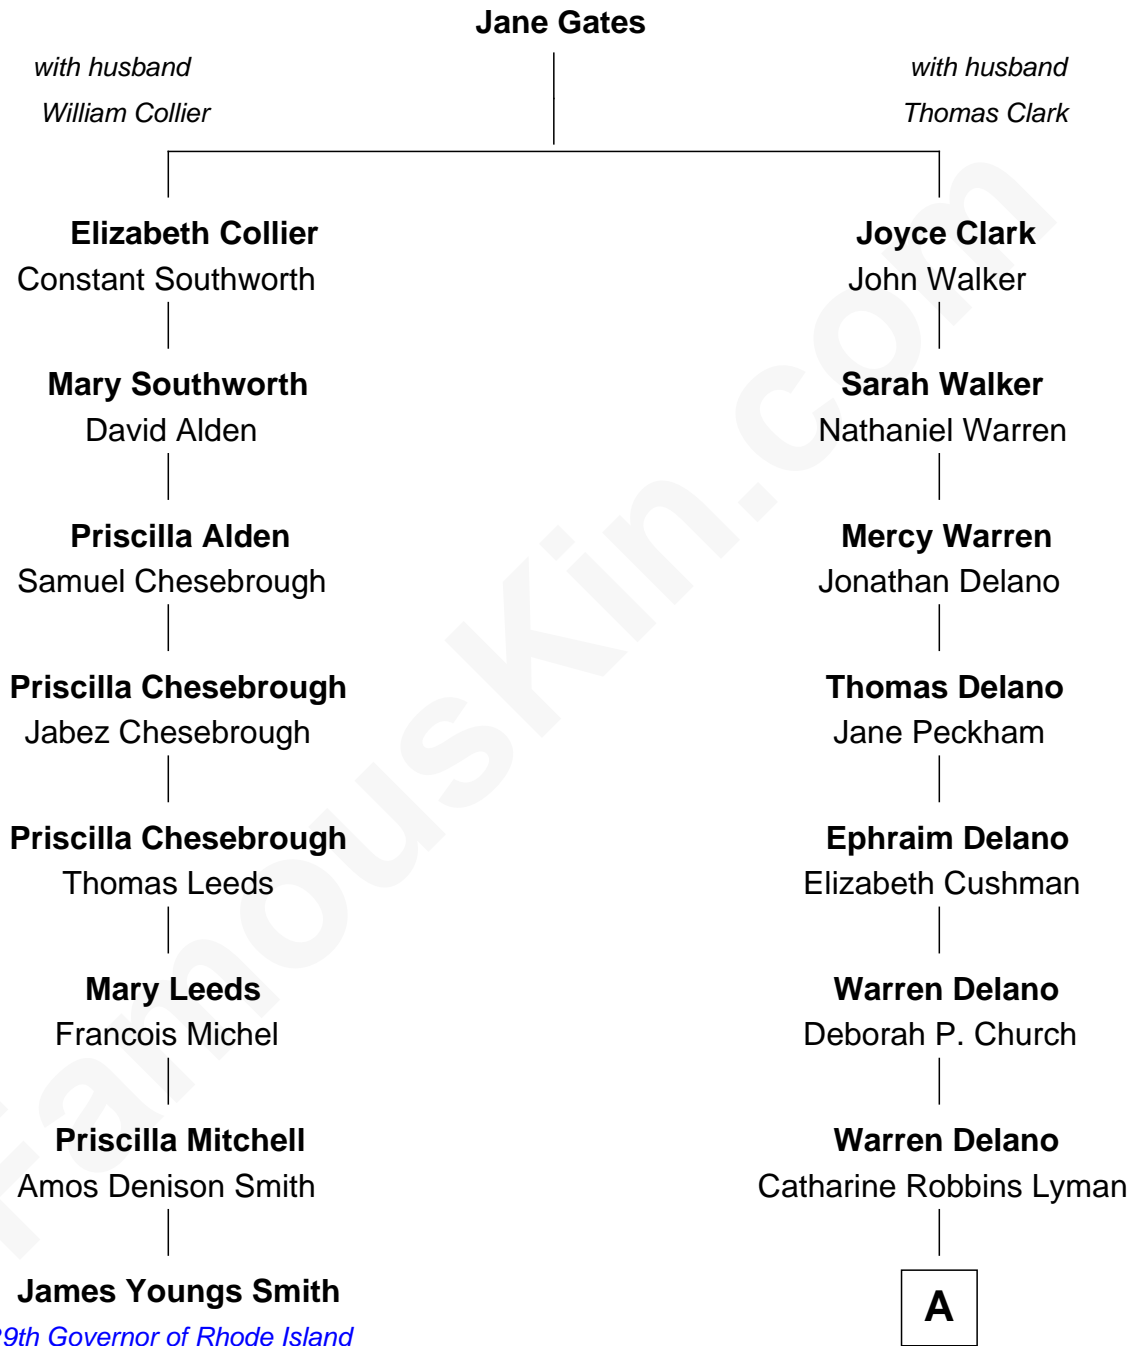

# FamousKin.com Relationship Chart of

**James Youngs Smith**

*29th Governor of Rhode Island*

7th cousin 1 time removed of

**Franklin D. Roosevelt**

*32nd U.S. President*

**A**

|  
**Sara Delano**  
James Roosevelt

|  
**Franklin D. Roosevelt**  
*32nd U.S. President*

FamousKin.com