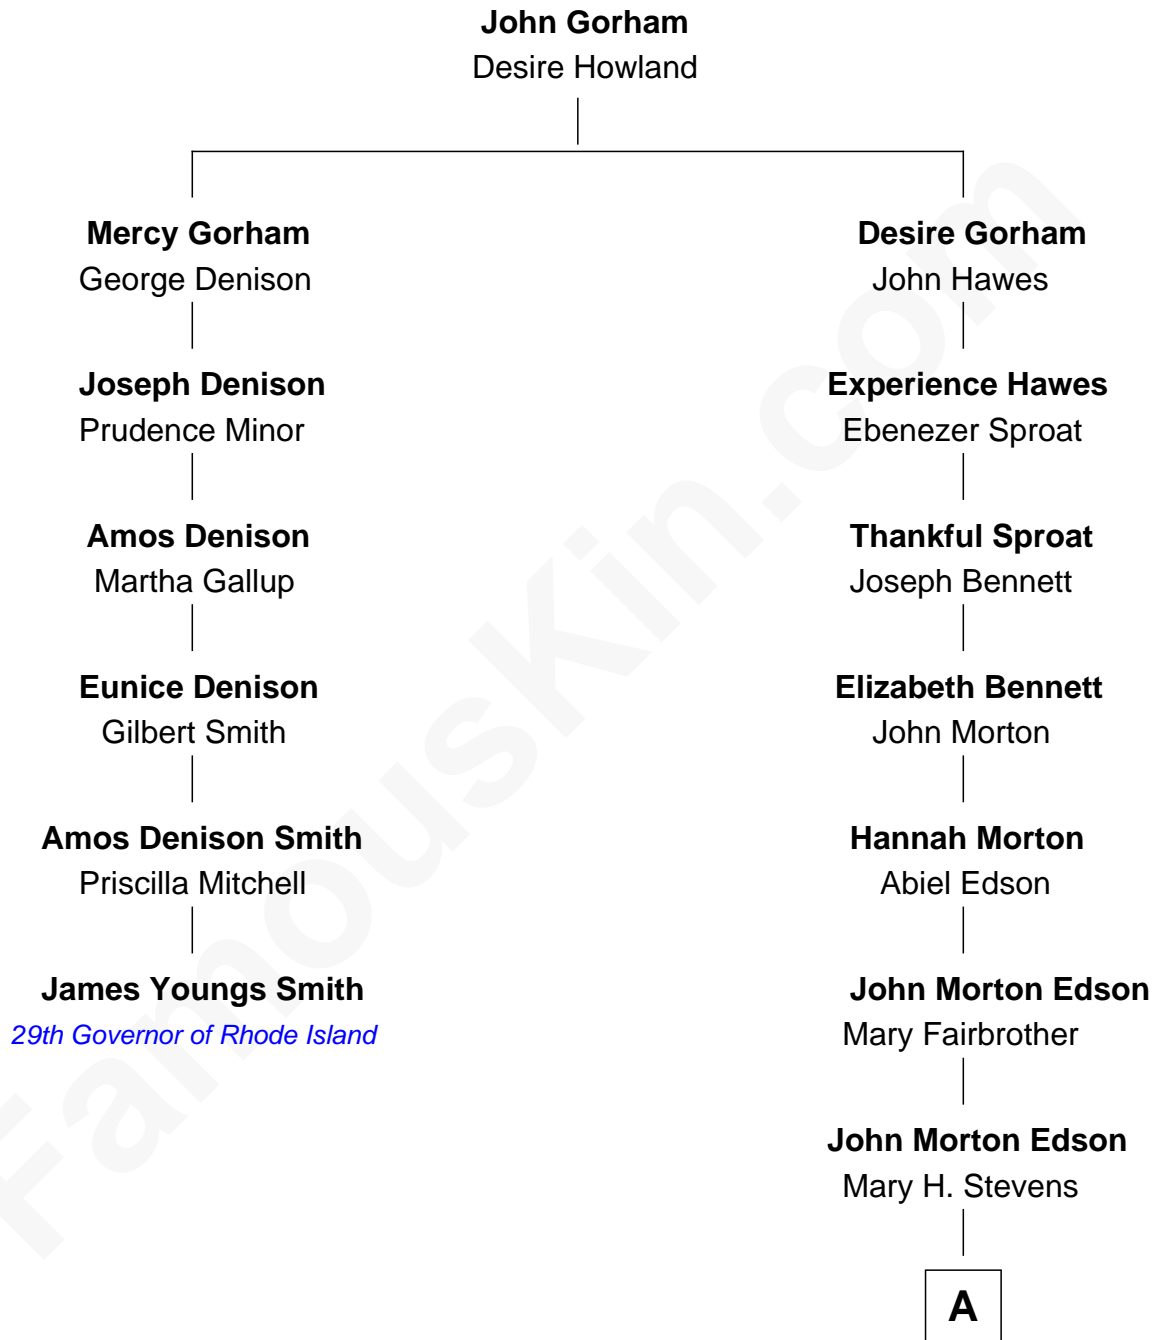

FamousKin.com

Relationship Chart of

James Youngs Smith

29th Governor of Rhode Island

5th cousin 6 times removed of

Marie-Chantal Miller

Crown Princess of Greece

A

Mary Helen Edson

George H. Appleton

Blanche Louise Appleton

Ellis John Springer Miller

Ellis Warren Appleton Miller

Sophia June Squarebriggs

Robert Warren Miller

Marie Clara Pesantes