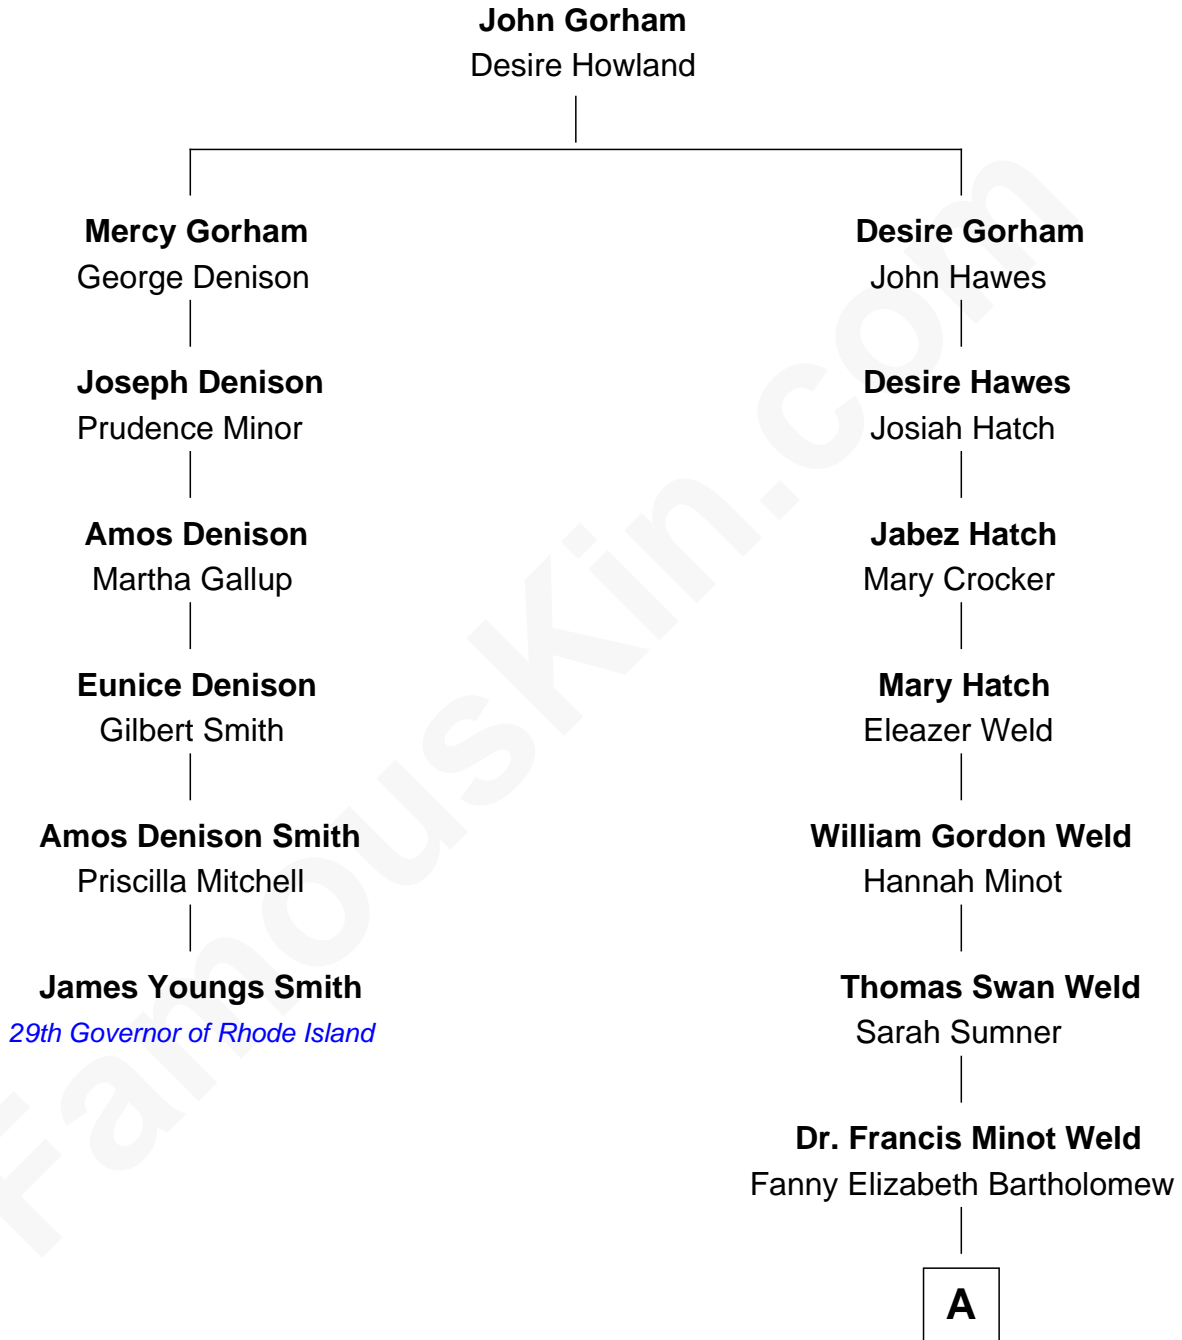

FamousKin.com

Relationship Chart of

James Youngs Smith

29th Governor of Rhode Island

5th cousin 4 times removed of

Bill Weld

68th Governor of Massachusetts

A

Francis Minot Weld

Margaret Low White

David Weld

Mary Blake Nichols

Bill Weld

68th Governor of Massachusetts