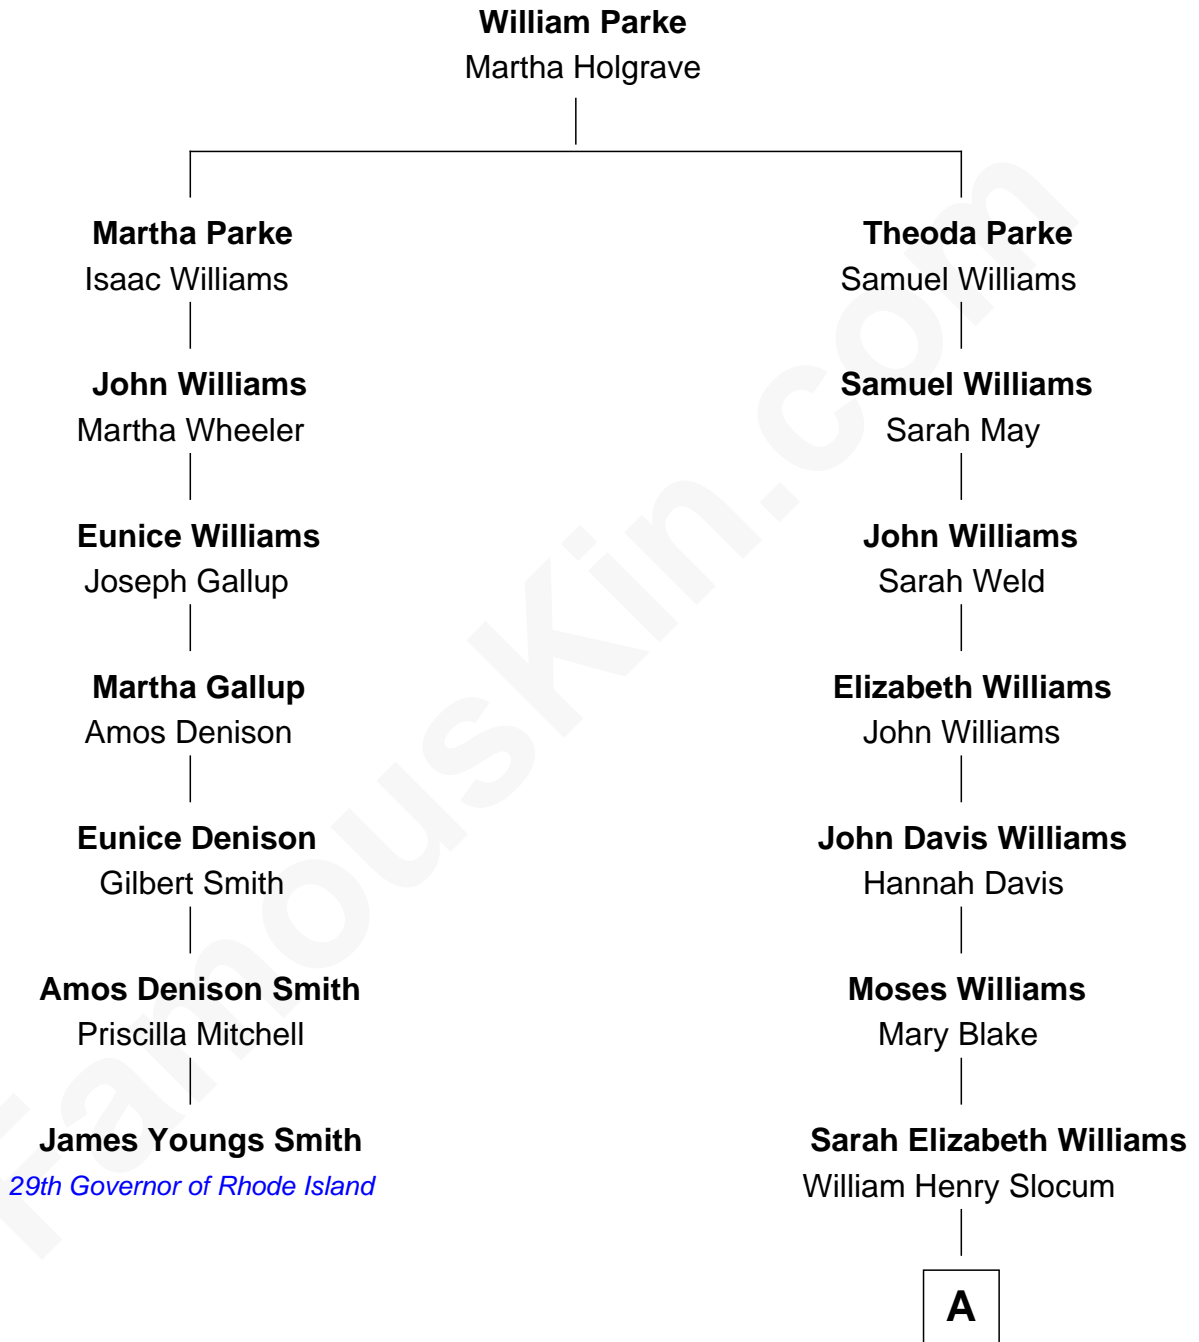

FamousKin.com

Relationship Chart of

James Youngs Smith

29th Governor of Rhode Island

6th cousin 4 times removed of

Bill Weld

68th Governor of Massachusetts

A

Mary Blake Slocum

John White Treadwell Nichols

John Treadwell Nichols

Cornelia DuBois Floyd

Mary Blake Nichols

David Weld

Bill Weld

68th Governor of Massachusetts