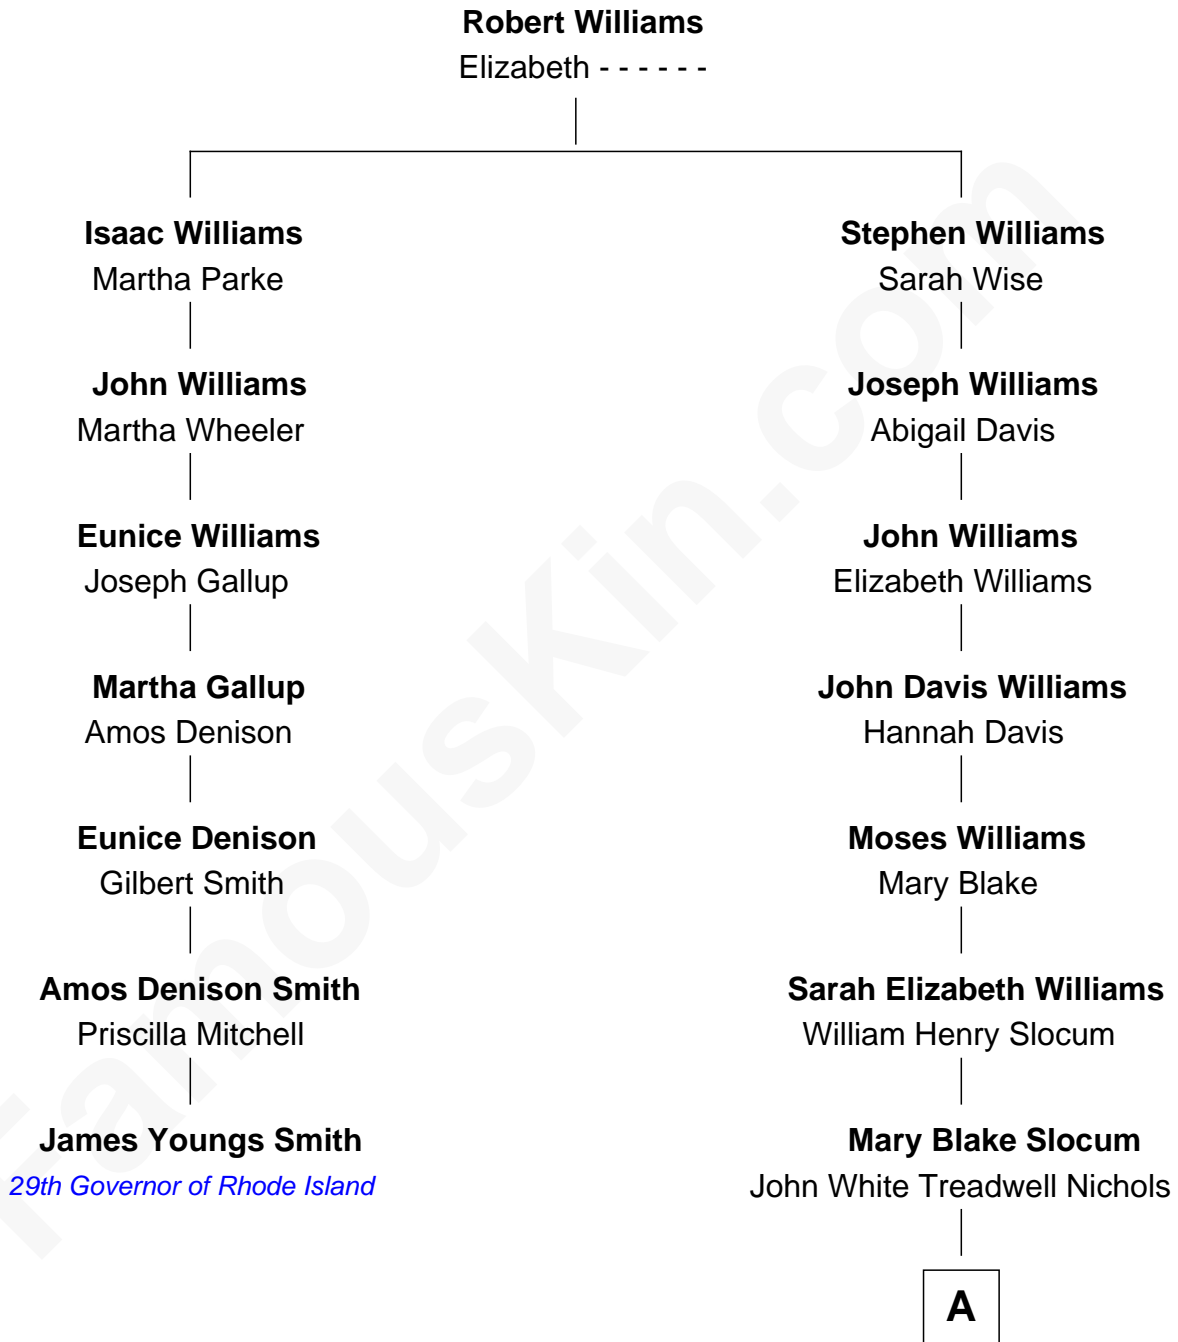

FamousKin.com

Relationship Chart of

James Youngs Smith

29th Governor of Rhode Island

6th cousin 3 times removed of

Bill Weld

68th Governor of Massachusetts

A

John Treadwell Nichols
Cornelia DuBois Floyd

Mary Blake Nichols
David Weld

Bill Weld
68th Governor of Massachusetts

FamousKin.com