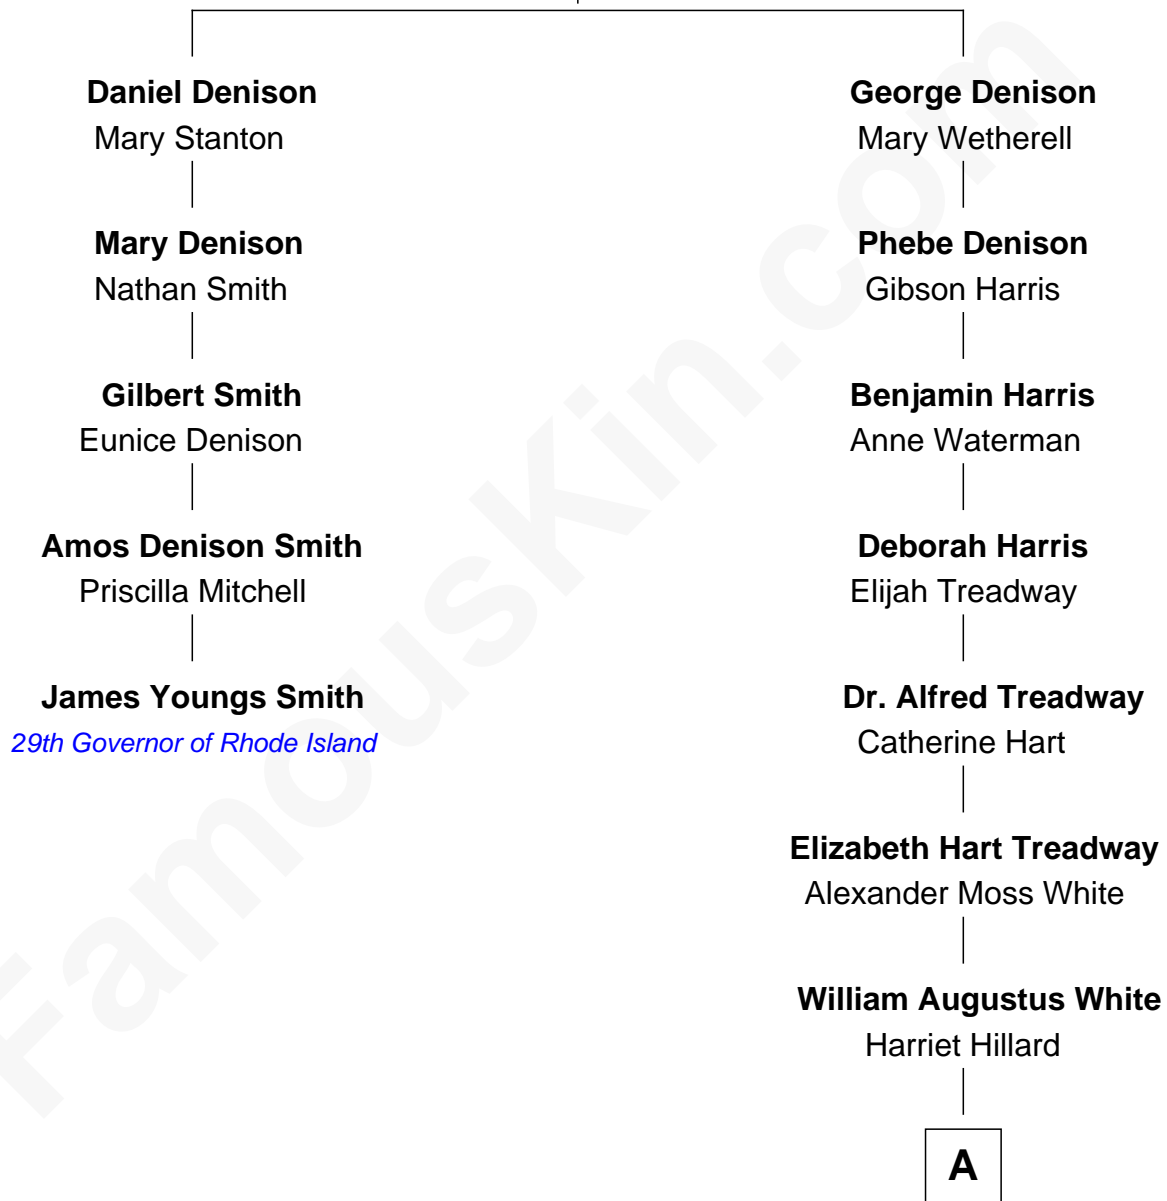

FamousKin.com

Relationship Chart of

James Youngs Smith

29th Governor of Rhode Island

4th cousin 5 times removed of

Bill Weld

68th Governor of Massachusetts

John B. Denison

Phebe Lay

A

—
Margaret Low White

Francis Minot Weld

—
David Weld

Mary Blake Nichols

—
Bill Weld

68th Governor of Massachusetts