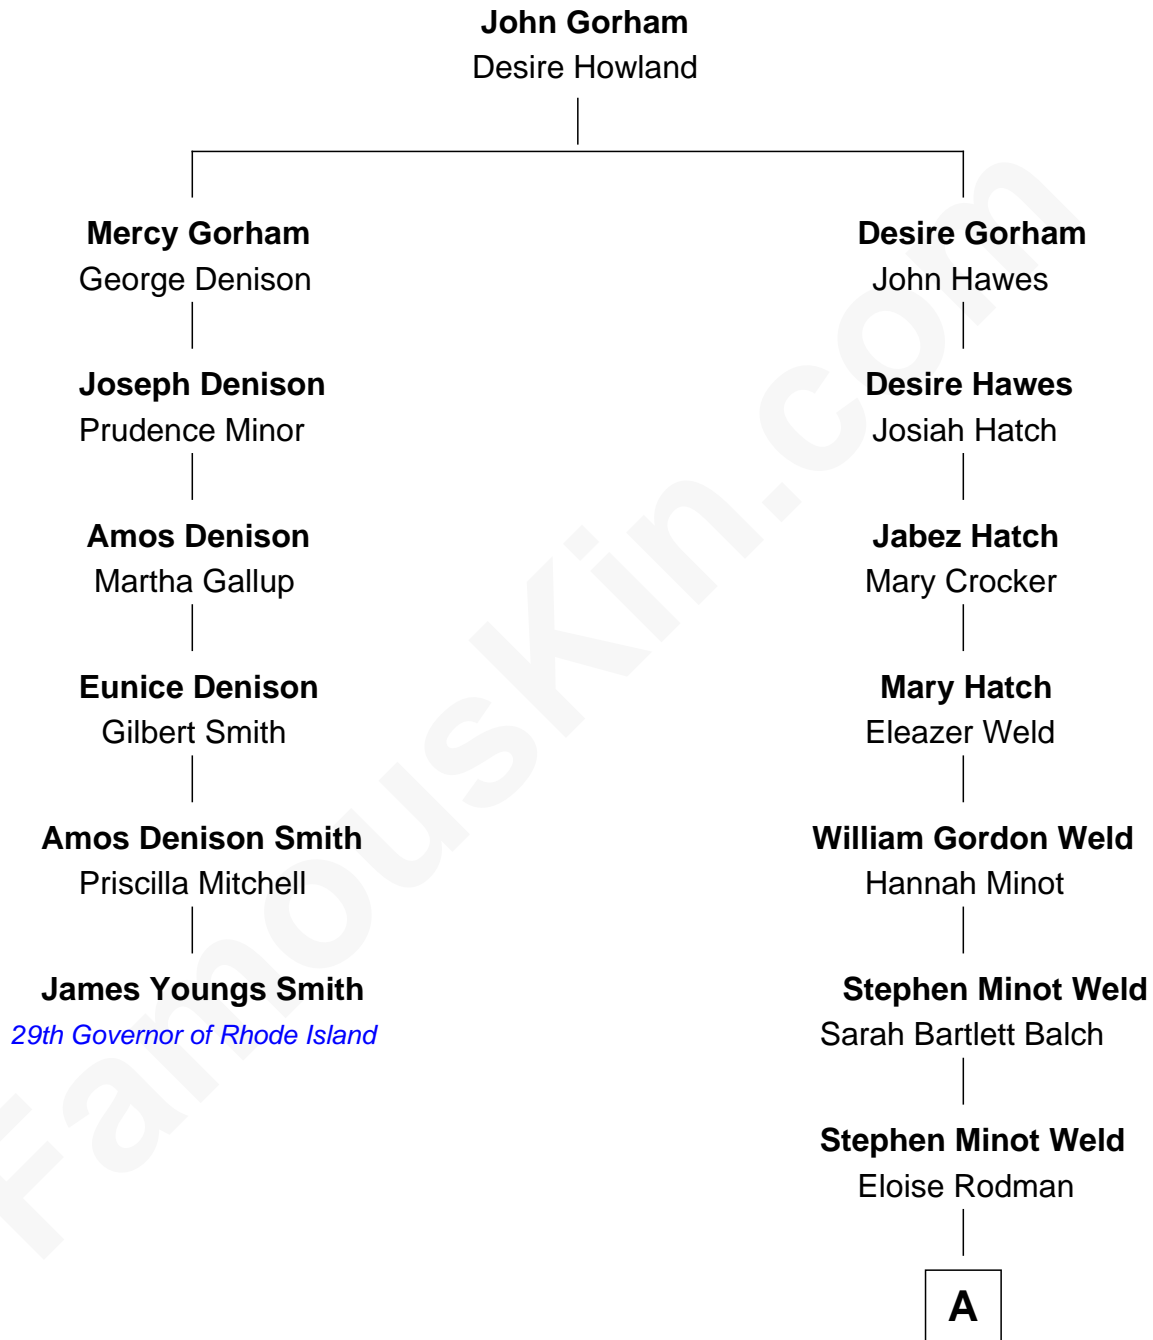

FamousKin.com

Relationship Chart of

James Youngs Smith

29th Governor of Rhode Island

5th cousin 4 times removed of

Tuesday Weld

TV and Movie Actress

A

Edward Motley Weld

Sarah Lothrop King

Lothrop Motley Weld

Yosene Balfour Ker

Tuesday Weld

TV and Movie Actress

FamousKin.com