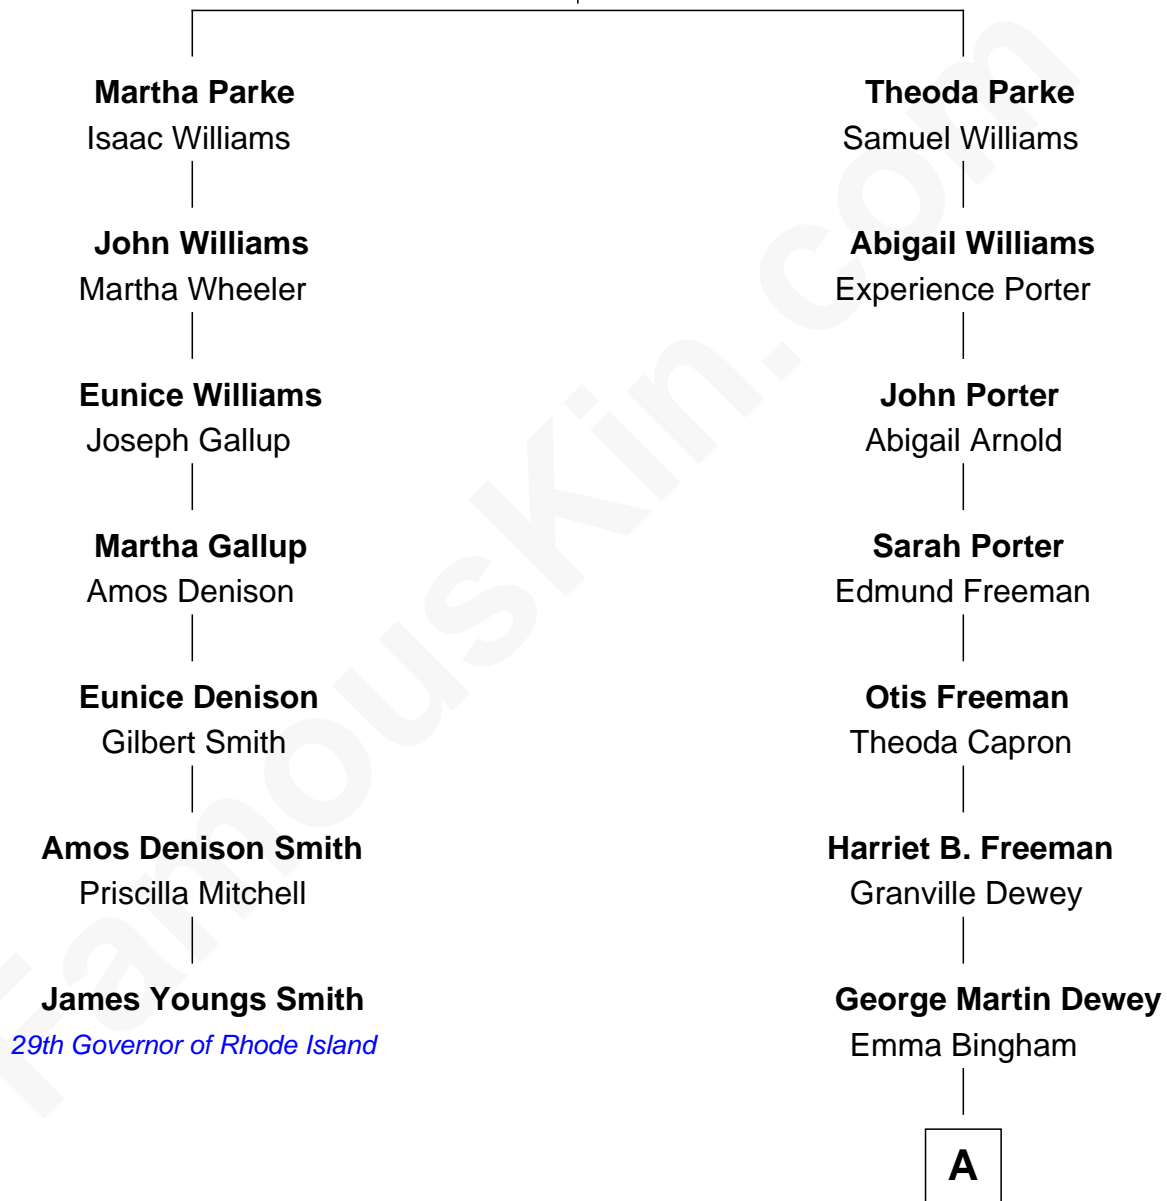

FamousKin.com Relationship Chart of

James Youngs Smith

29th Governor of Rhode Island

6th cousin 2 times removed of

Thomas Edmund Dewey

47th Governor of New York

William Parke
Martha Holgrave

A

George Martin Dewey

Annie L. Thomas

Thomas Edmund Dewey

47th Governor of New York

FamousKin.com