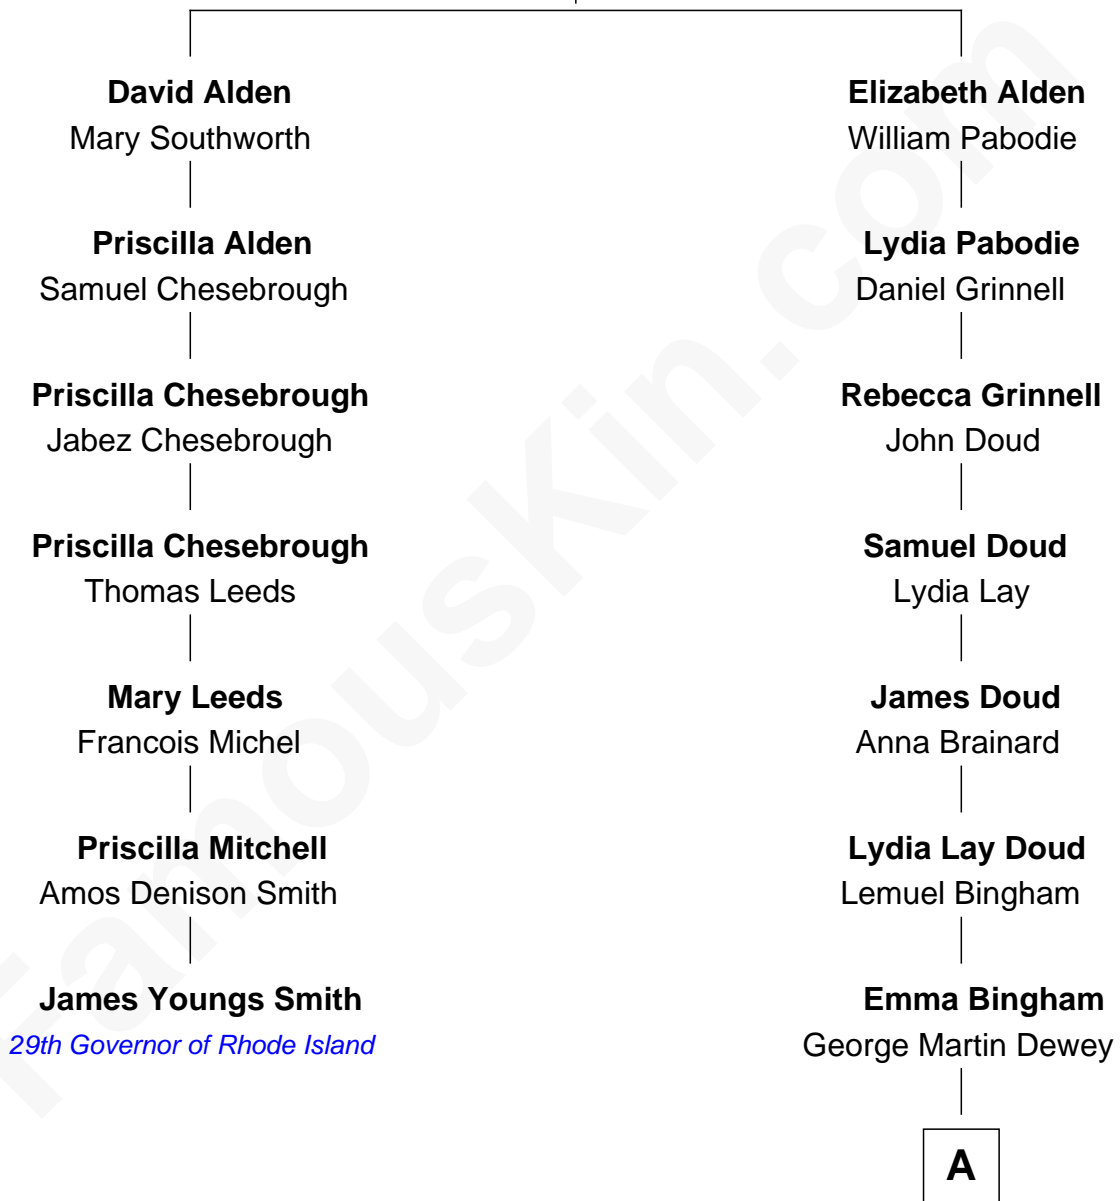

FamousKin.com Relationship Chart of

James Youngs Smith

29th Governor of Rhode Island

6th cousin 2 times removed of

Thomas Edmund Dewey

47th Governor of New York

John Alden
Priscilla Mullins

A

George Martin Dewey

Annie L. Thomas

Thomas Edmund Dewey

47th Governor of New York

FamousKin.com