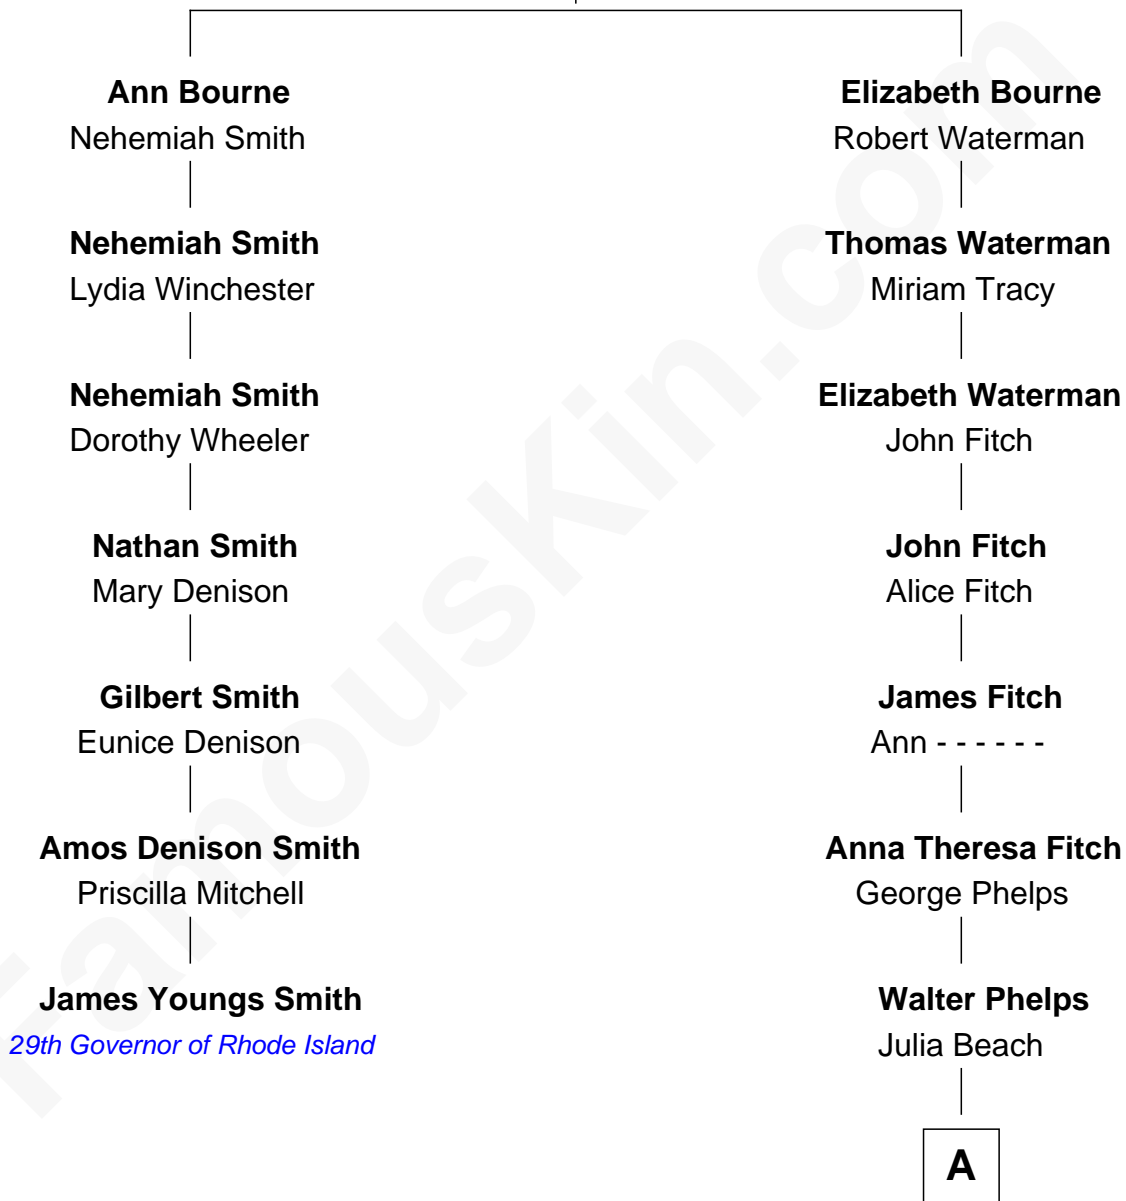

Thomas Bourne

Elizabeth - - - - -