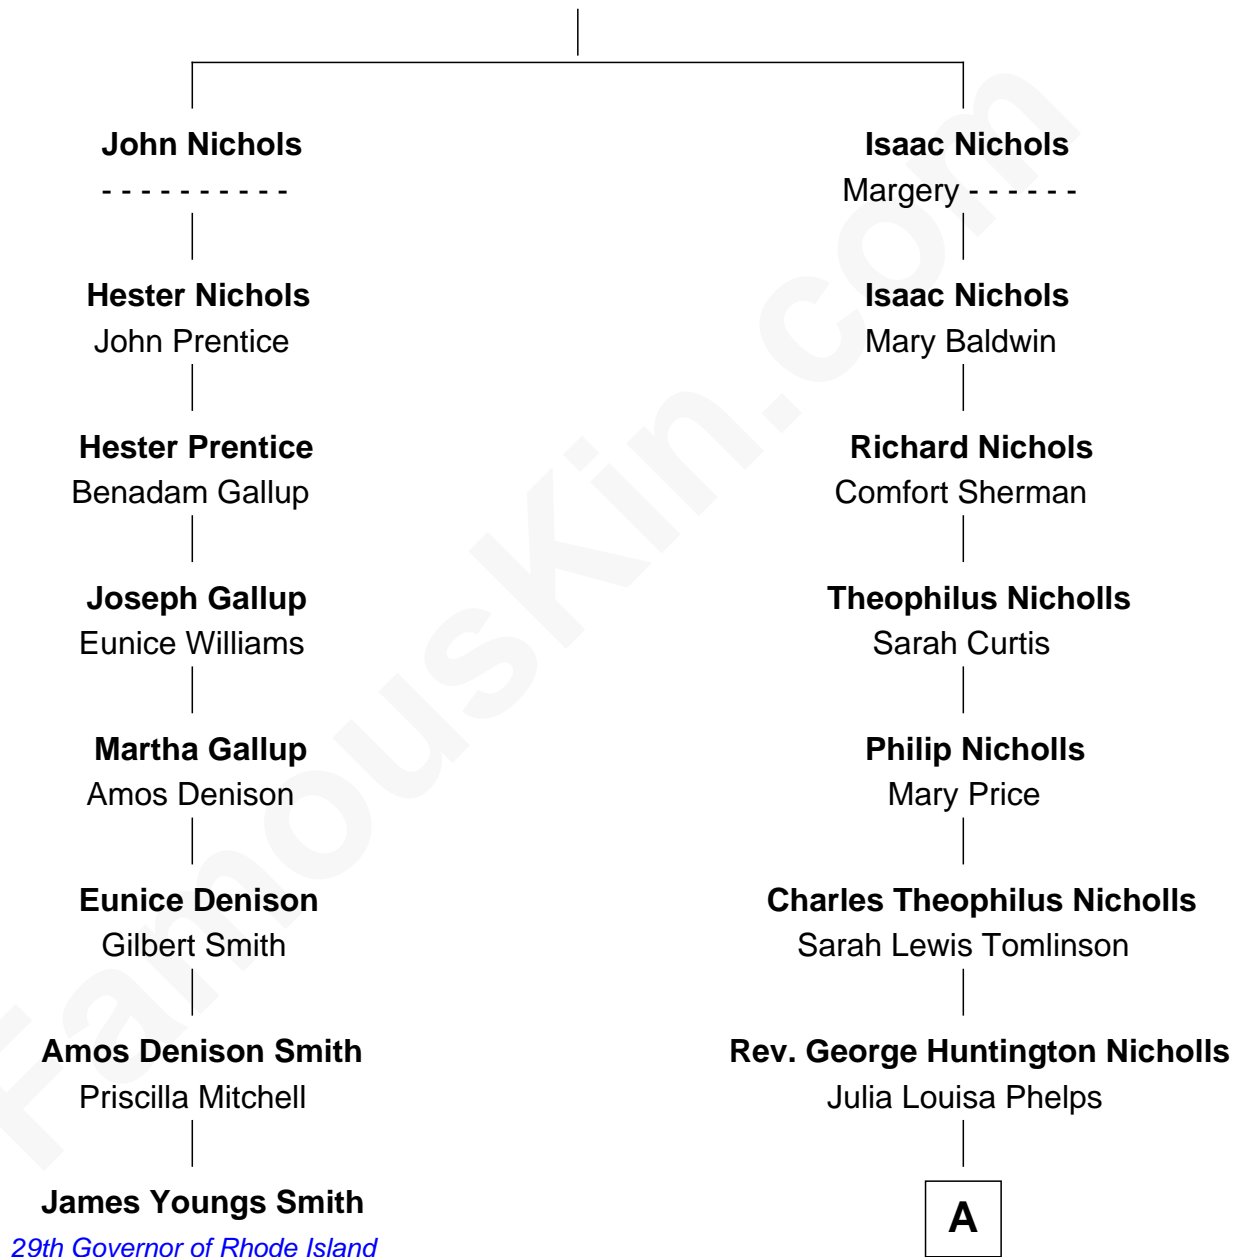

## Relationship Chart of

### James Youngs Smith

29th Governor of Rhode Island

7th cousin 4 times removed of

**Treat Williams**

TV & Movie Actor

**Francis Nichols**

Frances Wimarke

**A**

—  
**Mary Nicholls**

Charles W. Barnum

—  
**Richard Nicholls Barnum**

Marian Hutchison Cocks

—  
**Eleanor Barnum**

Treat Payne Andrew

—  
**Marian Andrew**

Richard Norman Williams