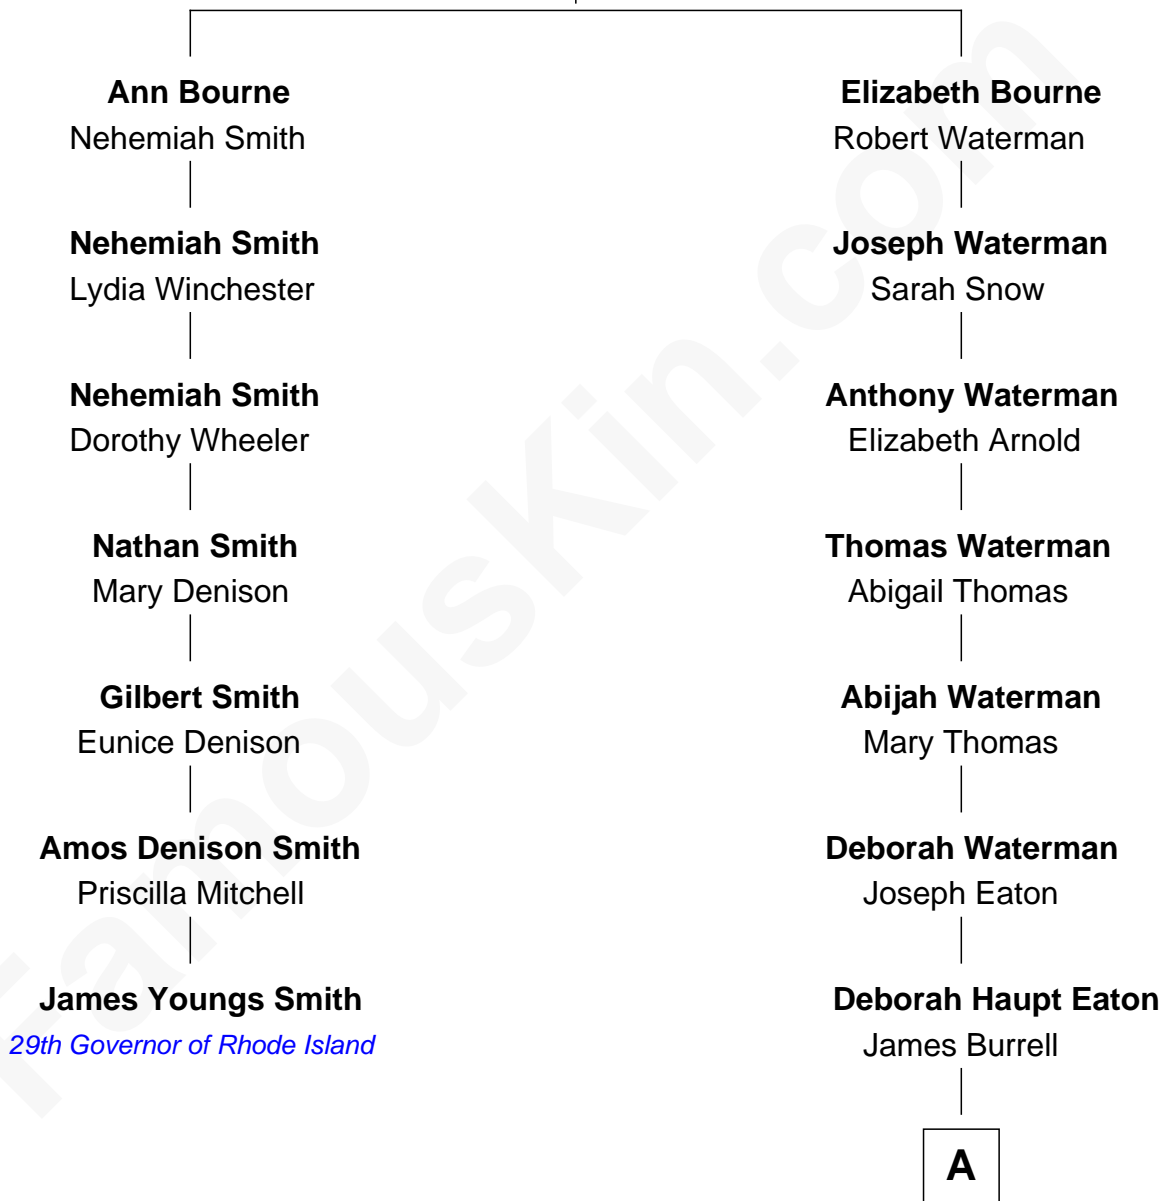

Thomas Bourne

Elizabeth - - - - -