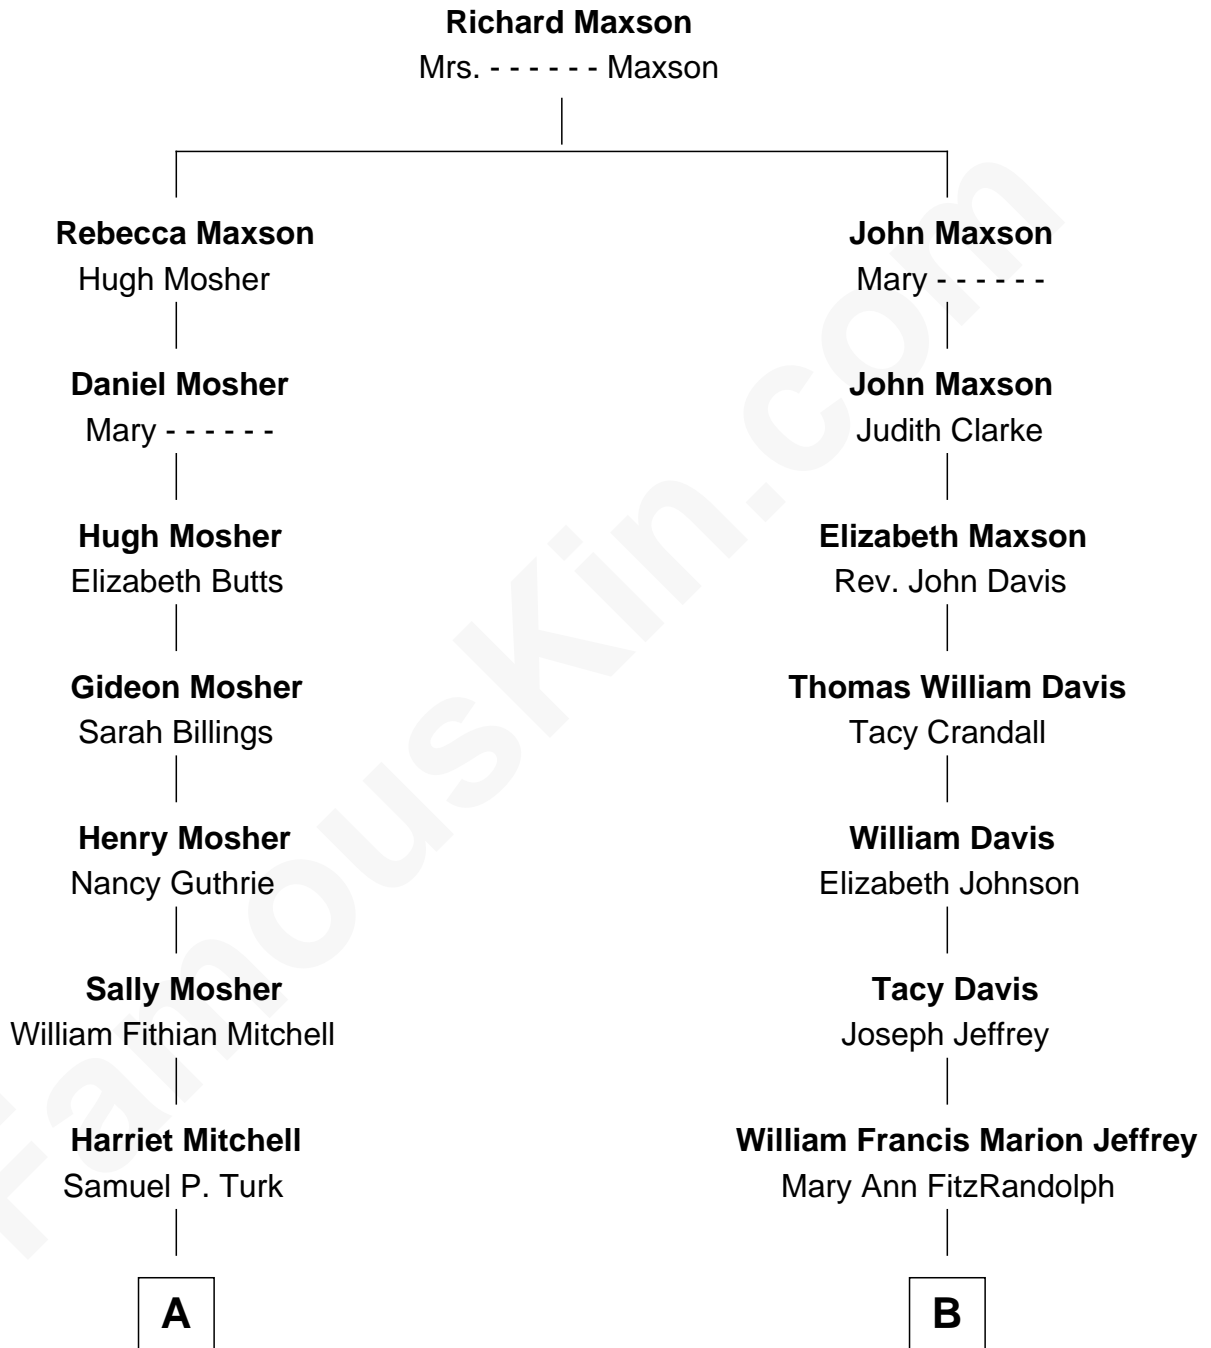

# FamousKin.com Relationship Chart of

**Slim Pickens**

*TV and Movie Actor*

8th cousin 3 times removed of

**Cash Warren**

*TV Producer*

**A**

**Sallie Mosher Turk**  
Lewis Burton Lindley

**Slim Pickens**  
*TV and Movie Actor*

**B**

**Joseph J. Jeffrey**  
Alice Amanda Burdick

**Beatrice Lena Jeffrey**  
Drew Madison Narramore

**Roth Jeffrey Narramore**  
Patricia Ann Daugherty

**Sue Ellen Narramore**  
Lloyd Michael Warren