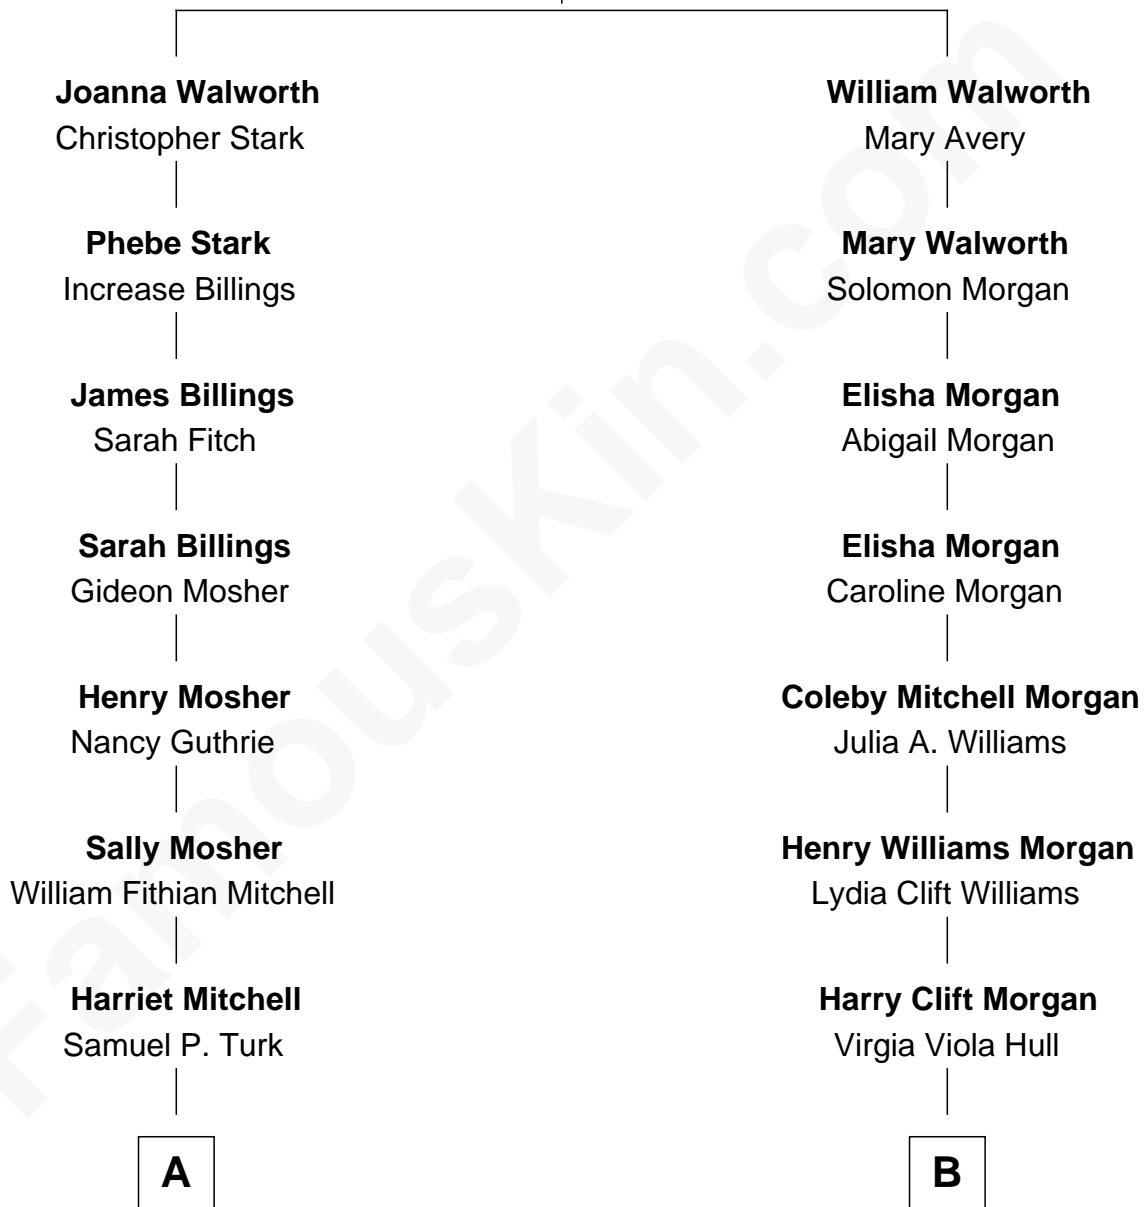

FamousKin.com

Relationship Chart of

Slim Pickens

TV and Movie Actor

8th cousin 1 time removed of

Gretchen Mol

TV and Movie Actress

William Walworth
Mary Abigail Seaton

A

Sallie Mosher Turk
Lewis Burton Lindley

Slim Pickens
TV and Movie Actor

B

Henry Williams Morgan
Beatrix Chappuis

Janet Morgan
James Curtis Mol

Gretchen Mol
TV and Movie Actress