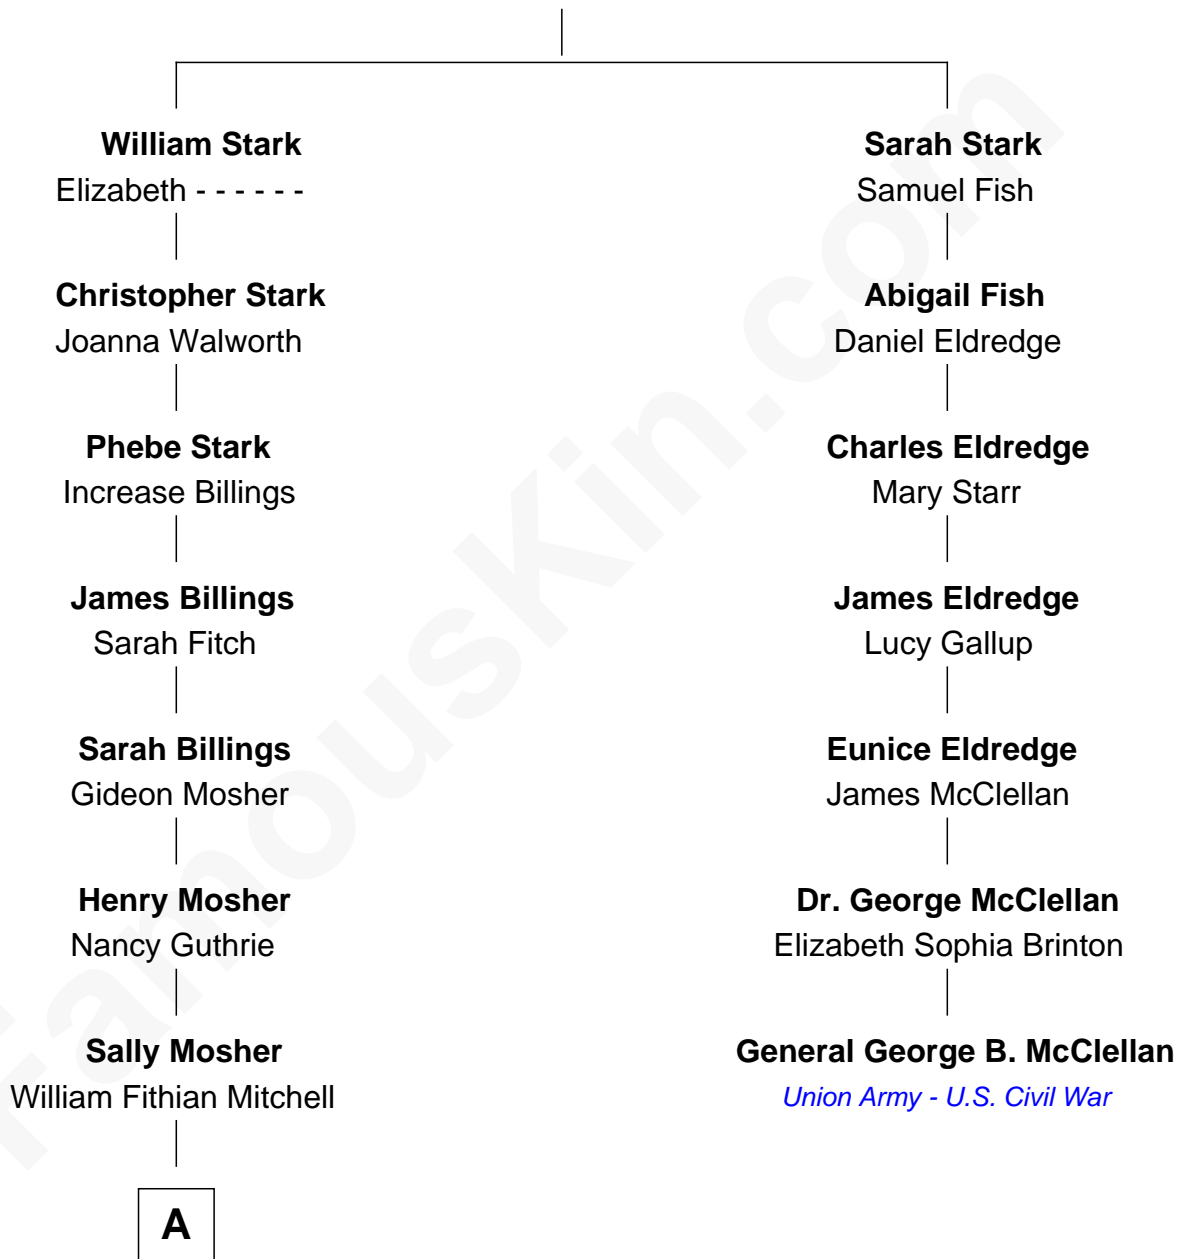

FamousKin.com

Relationship Chart of

Slim Pickens

TV and Movie Actor

6th cousin 3 times removed of

General George B. McClellan

Union Army - U.S. Civil War

Aaron Stark

A

—
Harriet Mitchell

Samuel P. Turk

—
Sallie Mosher Turk

Lewis Burton Lindley

—
Slim Pickens

TV and Movie Actor

FamousKin.com